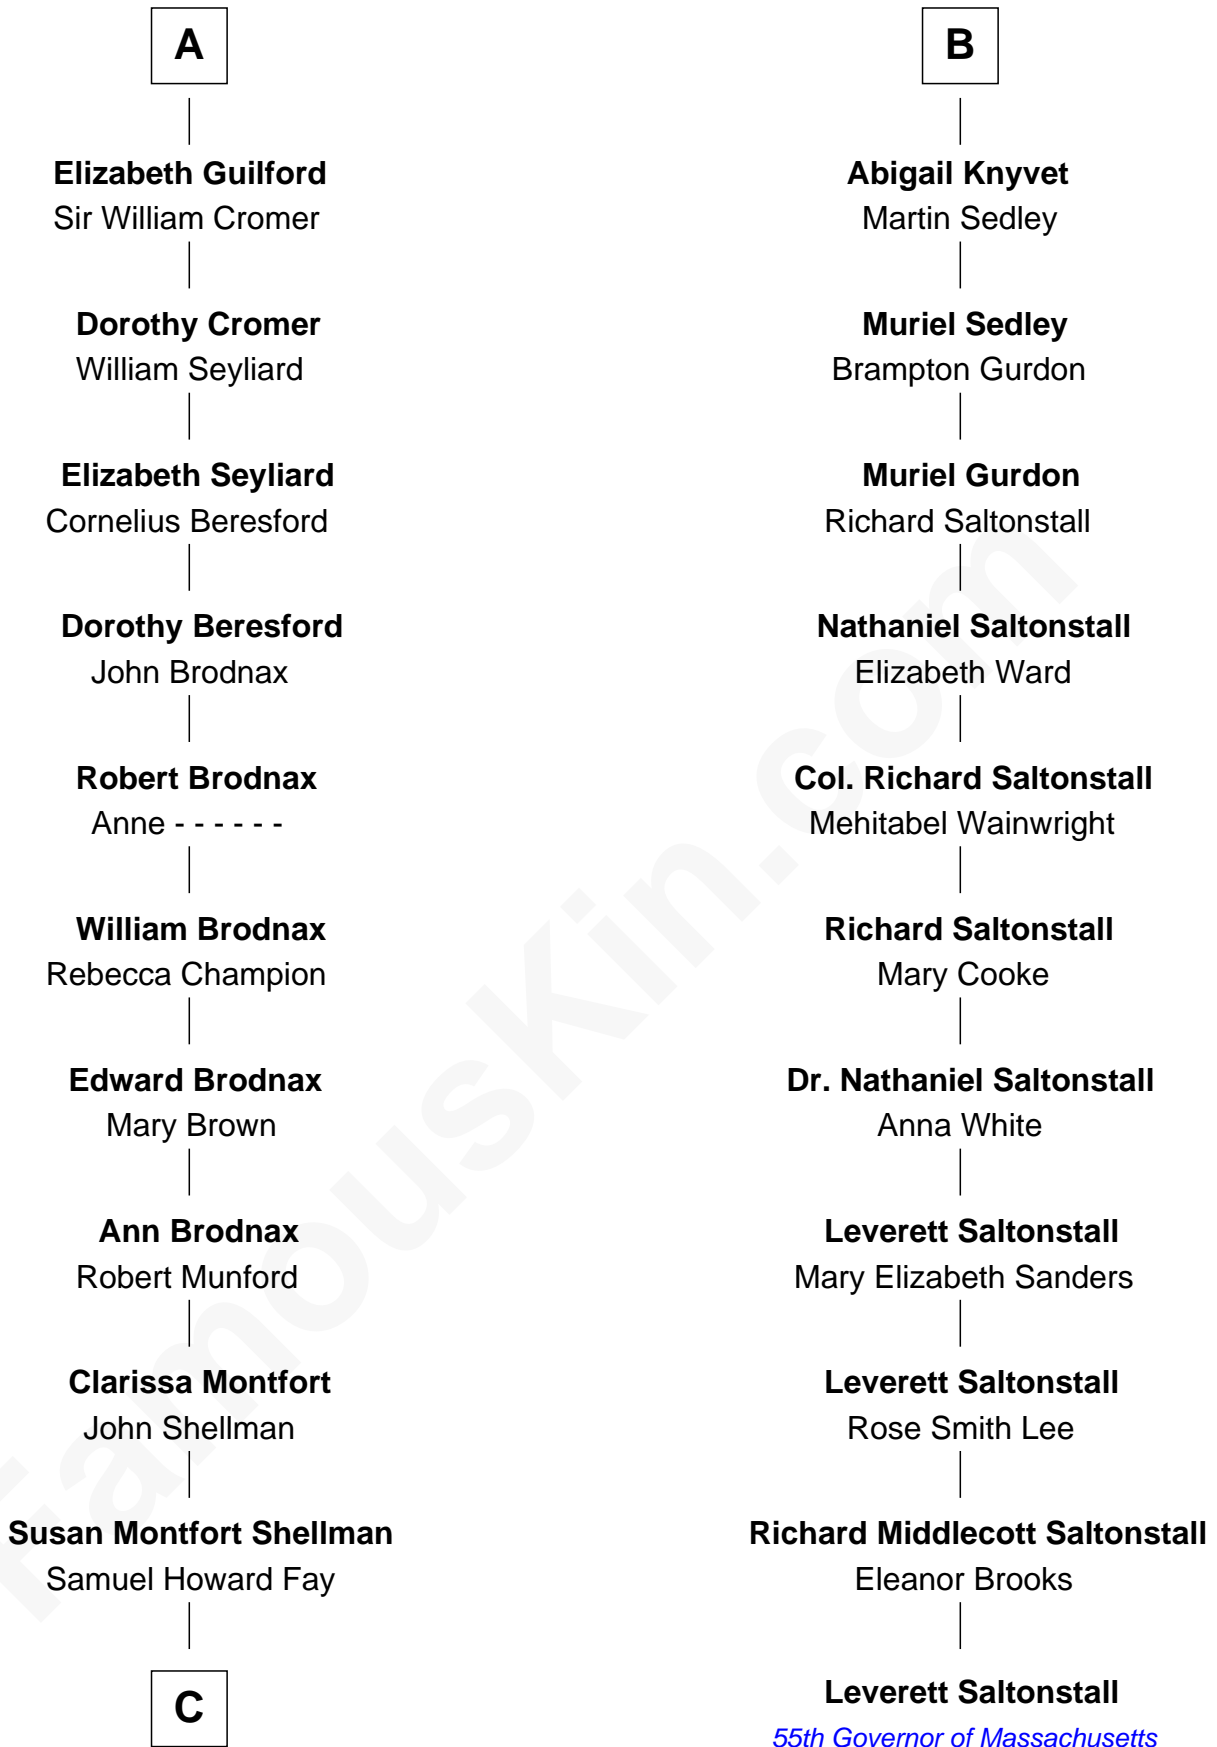

FamousKin.com Relationship Chart of

George W. Bush

43rd U.S. President

17th cousin 4 times removed of

Leverett Saltonstall

55th Governor of Massachusetts

Sir Robert de Holland

Maude la Zouche

C

Harriet Eleanor Fay
Rev. James Smith Bush

Samuel Prescott Bush
Flora Sheldon

Prescott Sheldon Bush
Dorothy Wear Walker

George Herbert Walker Bush
Barbara Pierce

George W. Bush
43rd U.S. President

FamousKin.com