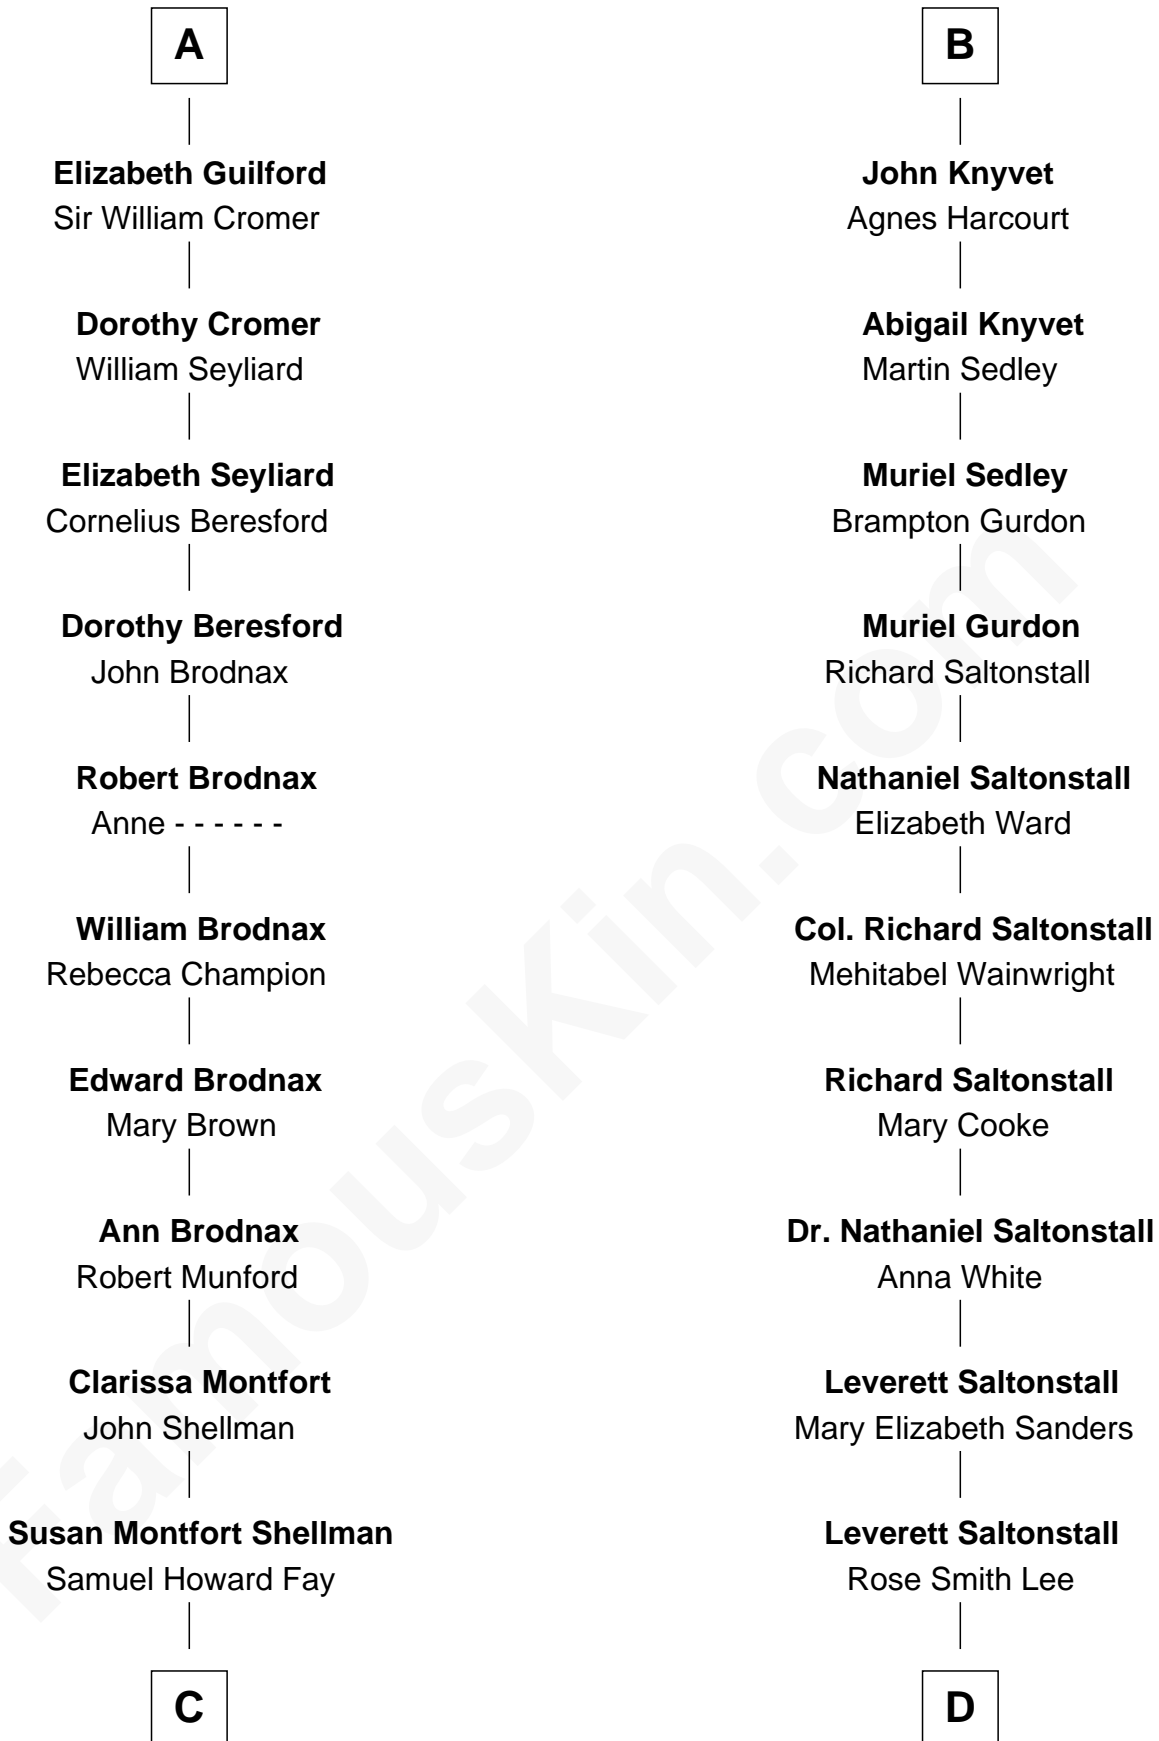

FamousKin.com
Relationship Chart of
George W. Bush
43rd U.S. President

18th cousin 3 times removed of
Leverett Saltonstall
55th Governor of Massachusetts

Sir John de Mowbray
 Aline de Braiose

C

Harriet Eleanor Fay
Rev. James Smith Bush

Samuel Prescott Bush
Flora Sheldon

Prescott Sheldon Bush
Dorothy Wear Walker

George Herbert Walker Bush
Barbara Pierce

George W. Bush
43rd U.S. President

D

Richard Middlecott Saltonstall
Eleanor Brooks

Leverett Saltonstall
55th Governor of Massachusetts