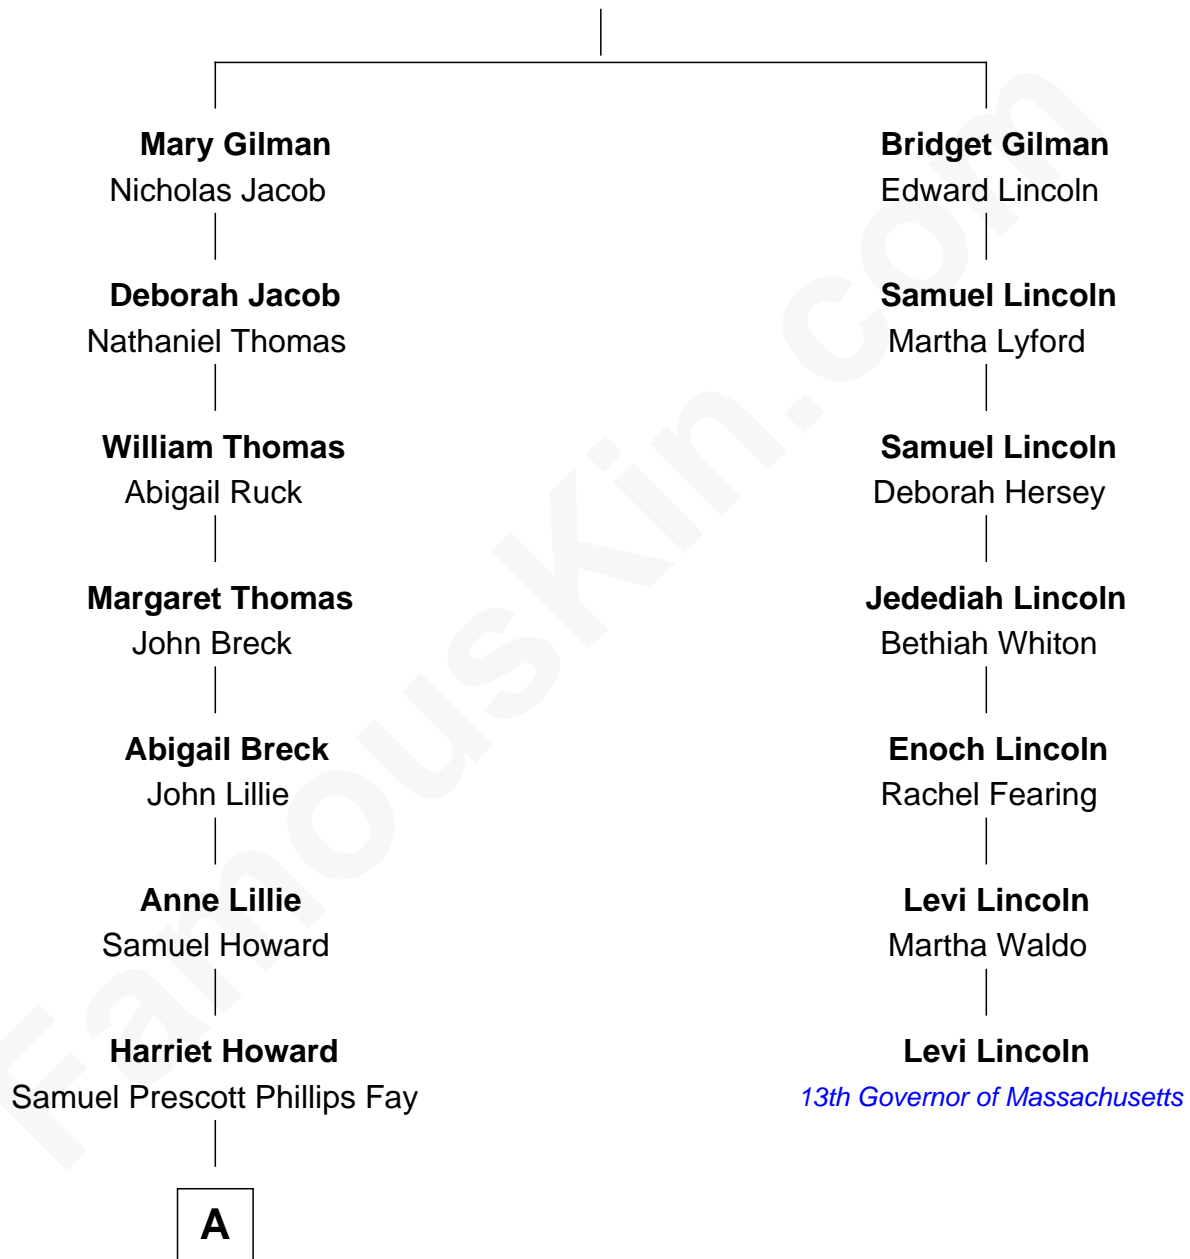

# FamousKin.com Relationship Chart of

**George W. Bush**

*43rd U.S. President*

6th cousin 6 times removed of

**Levi Lincoln**

*13th Governor of Massachusetts*

**Edward Gilman**

**A**

—  
**Samuel Howard Fay**  
Susan Montfort Shellman

—  
**Harriet Eleanor Fay**  
Rev. James Smith Bush

—  
**Samuel Prescott Bush**  
Flora Sheldon

—  
**Prescott Sheldon Bush**  
Dorothy Wear Walker

—  
**George Herbert Walker Bush**  
Barbara Pierce

—  
**George W. Bush**  
*43rd U.S. President*

FamousKin.com