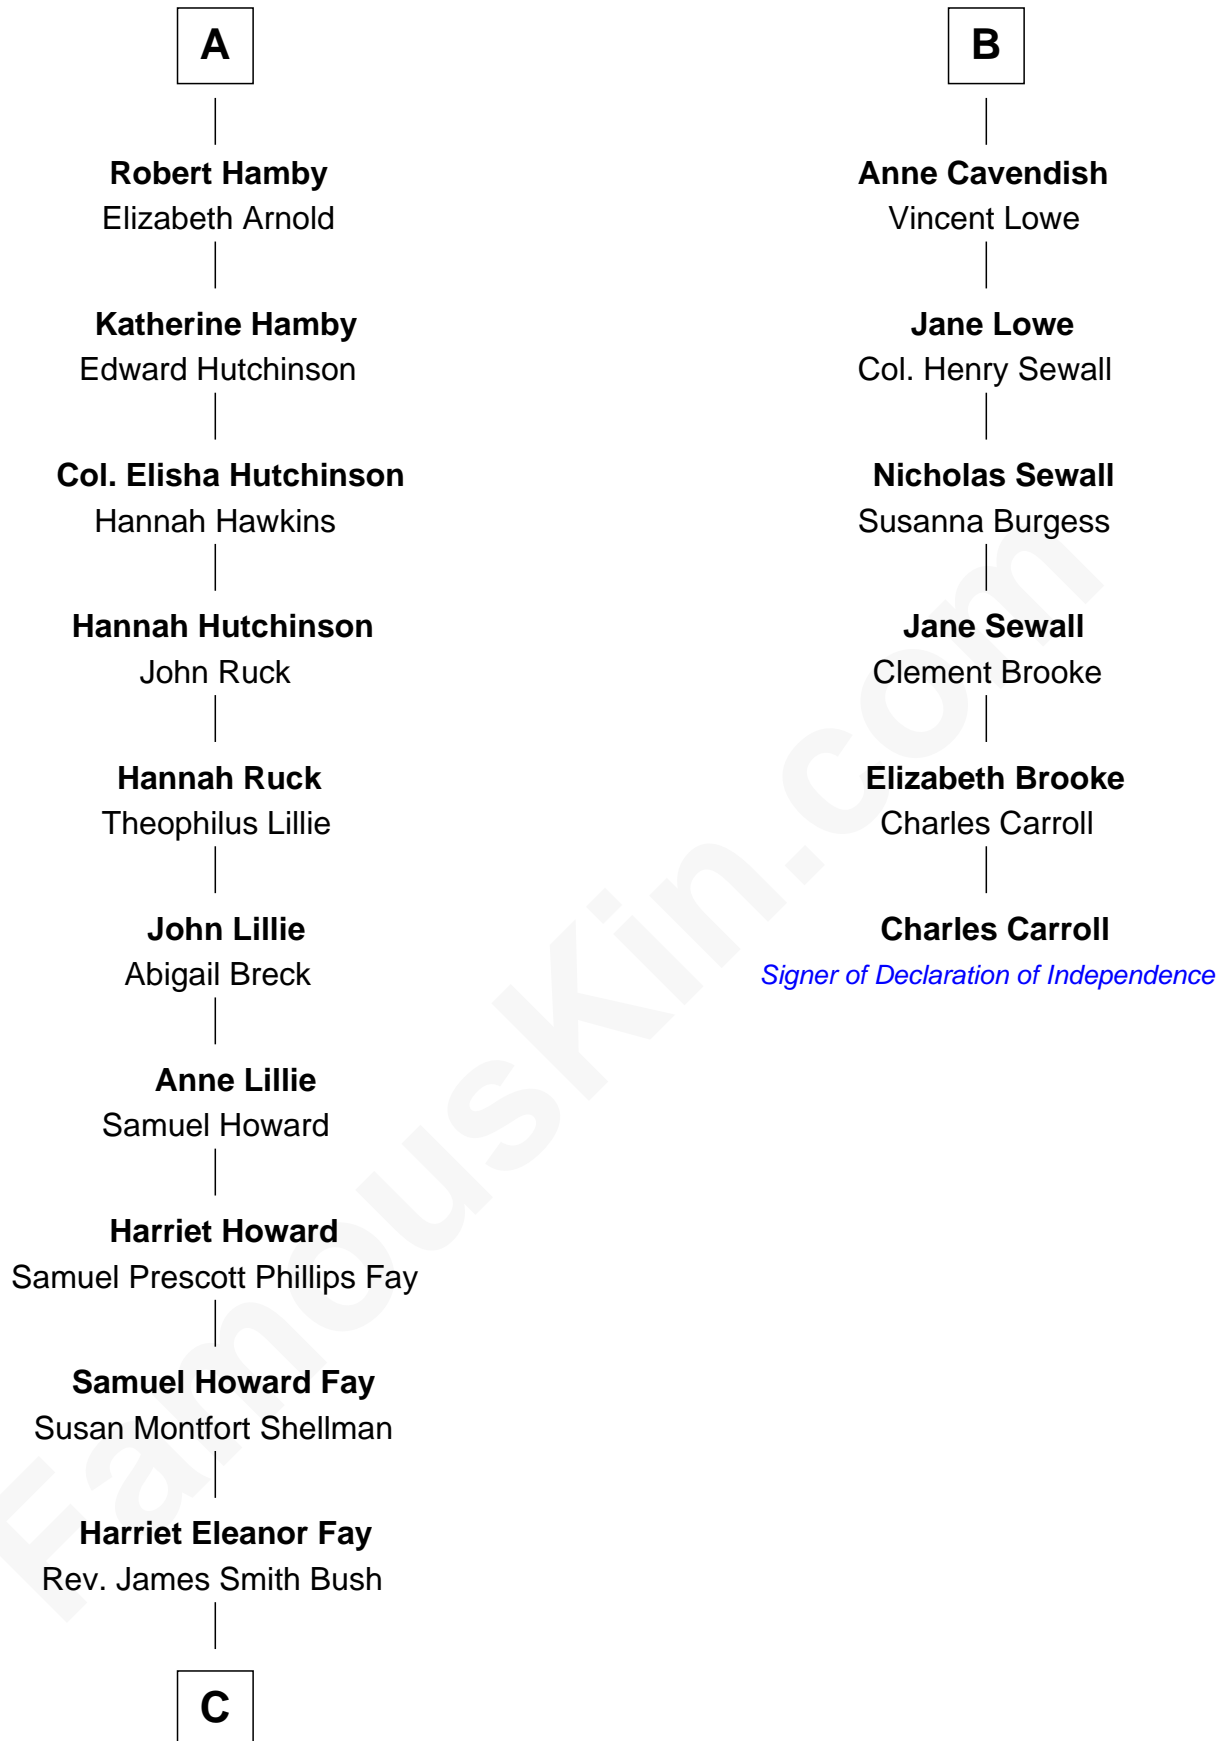

# FamousKin.com Relationship Chart of

**George W. Bush**  
43rd U.S. President

12th cousin 8 times removed of

**Charles Carroll**

*Signer of the Declaration of Independence*

**Sir Walter Tailboys**

Margaret - - - - -

**John Booth**

Anne Thimbleby

**Eleanor Booth**

Edward Hamby

**William Hamby**

Margaret Blewett

**A**

**Sir Walter Tailboys**

Elizabeth Leeke

**Elizabeth Hardwick**

Sir William Cavendish

**Henry Cavendish**

- - - - -

**B**

**C**

Samuel Prescott Bush

Flora Sheldon

Prescott Sheldon Bush

Dorothy Wear Walker

George Herbert Walker Bush

Barbara Pierce

George W. Bush

*43rd U.S. President*

FamousKin.com