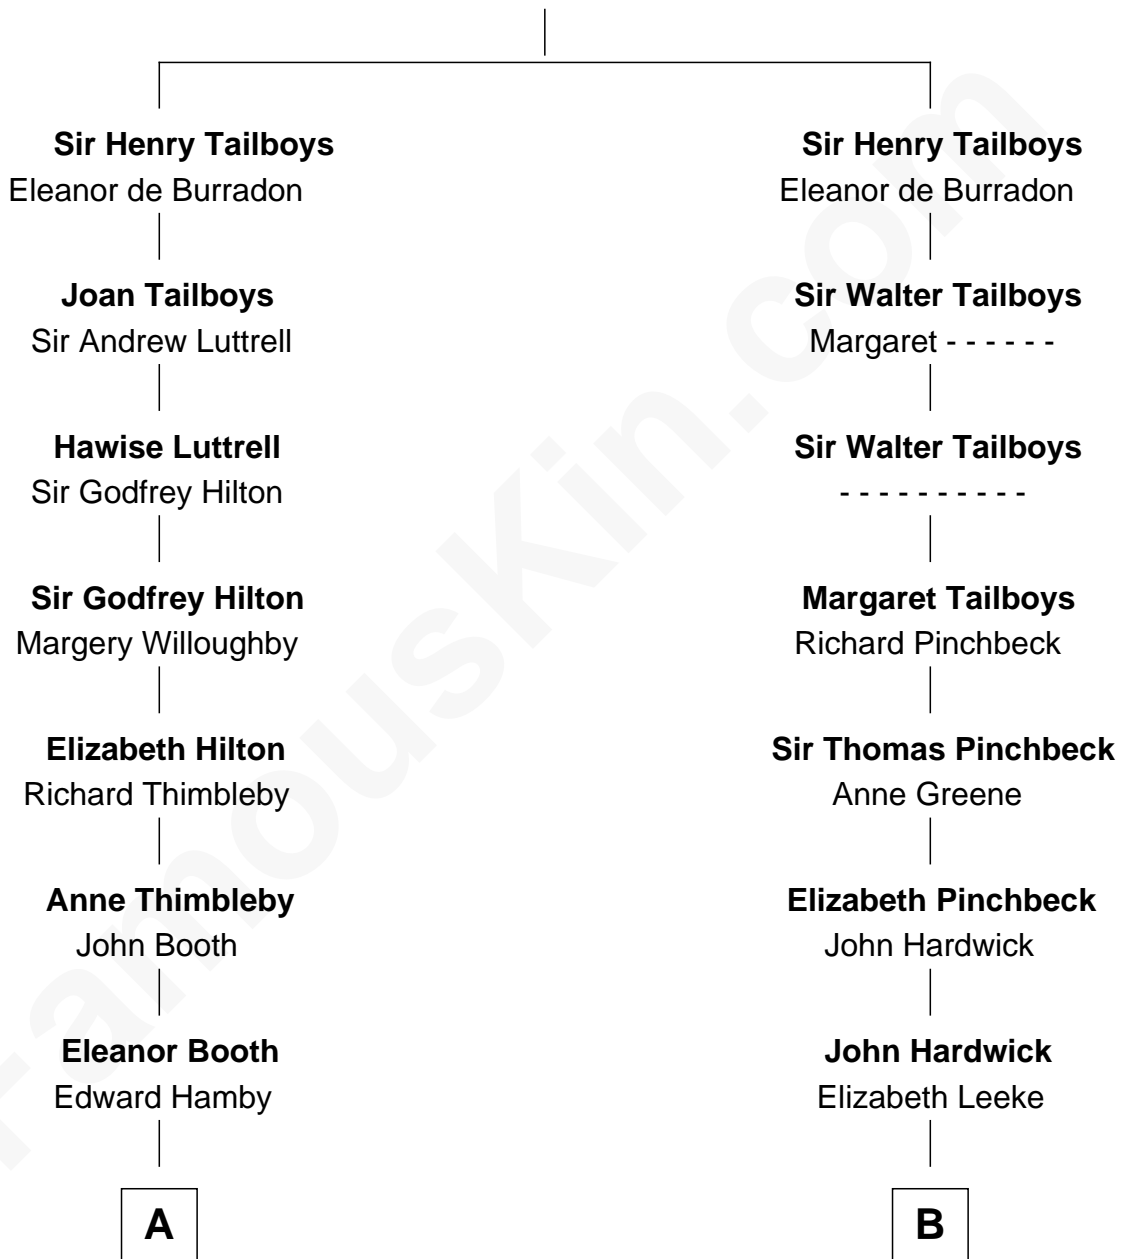

FamousKin.com
Relationship Chart of
George W. Bush
43rd U.S. President

14th cousin 7 times removed of

Charles Carroll
Signer of the Declaration of Independence

William Tailboys

C

—
Harriet Eleanor Fay
Rev. James Smith Bush

—
Samuel Prescott Bush
Flora Sheldon

—
Prescott Sheldon Bush
Dorothy Wear Walker

—
George Herbert Walker Bush
Barbara Pierce

—
George W. Bush
43rd U.S. President

FamousKin.com