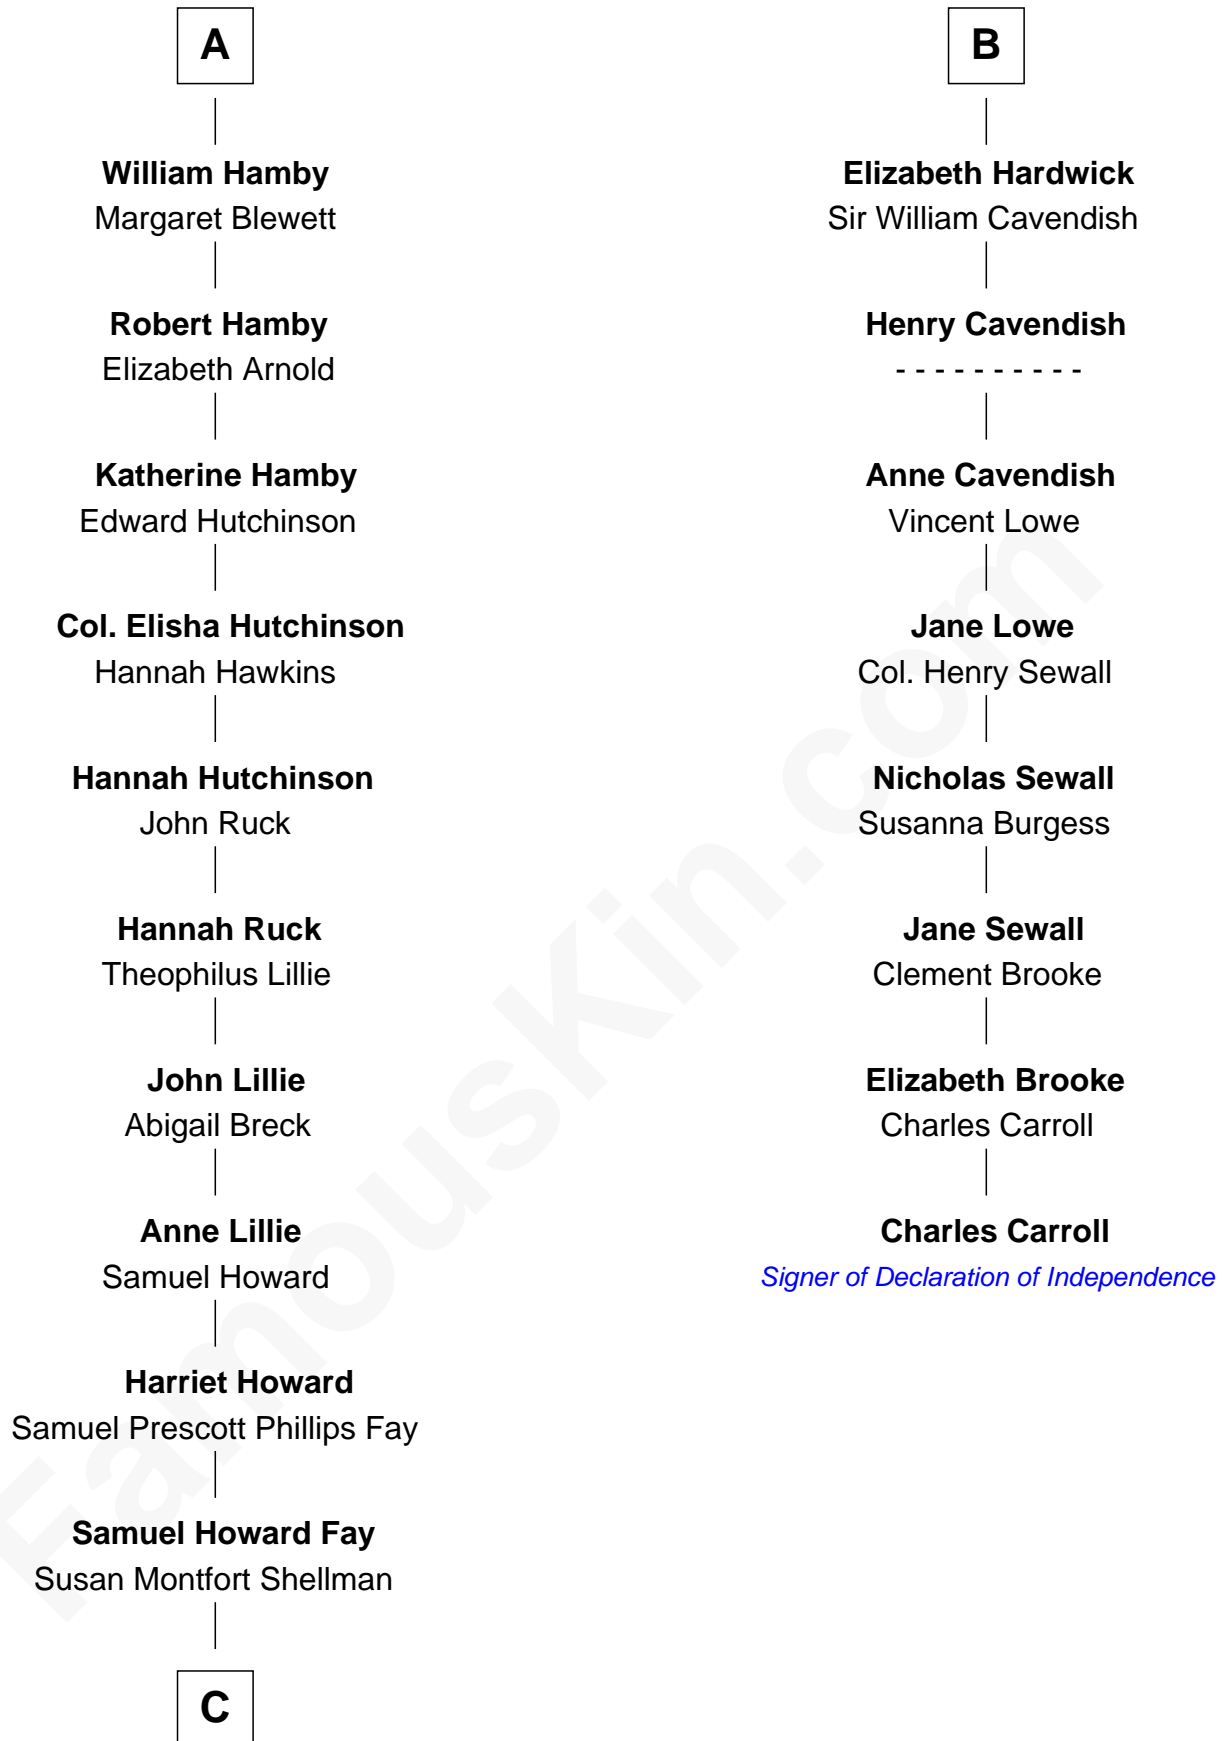

FamousKin.com
Relationship Chart of
George W. Bush
43rd U.S. President

14th cousin 7 times removed of

Charles Carroll
Signer of the Declaration of Independence

William Tailboys

C

—
Harriet Eleanor Fay
Rev. James Smith Bush

—
Samuel Prescott Bush
Flora Sheldon

—
Prescott Sheldon Bush
Dorothy Wear Walker

—
George Herbert Walker Bush
Barbara Pierce

—
George W. Bush
43rd U.S. President

FamousKin.com