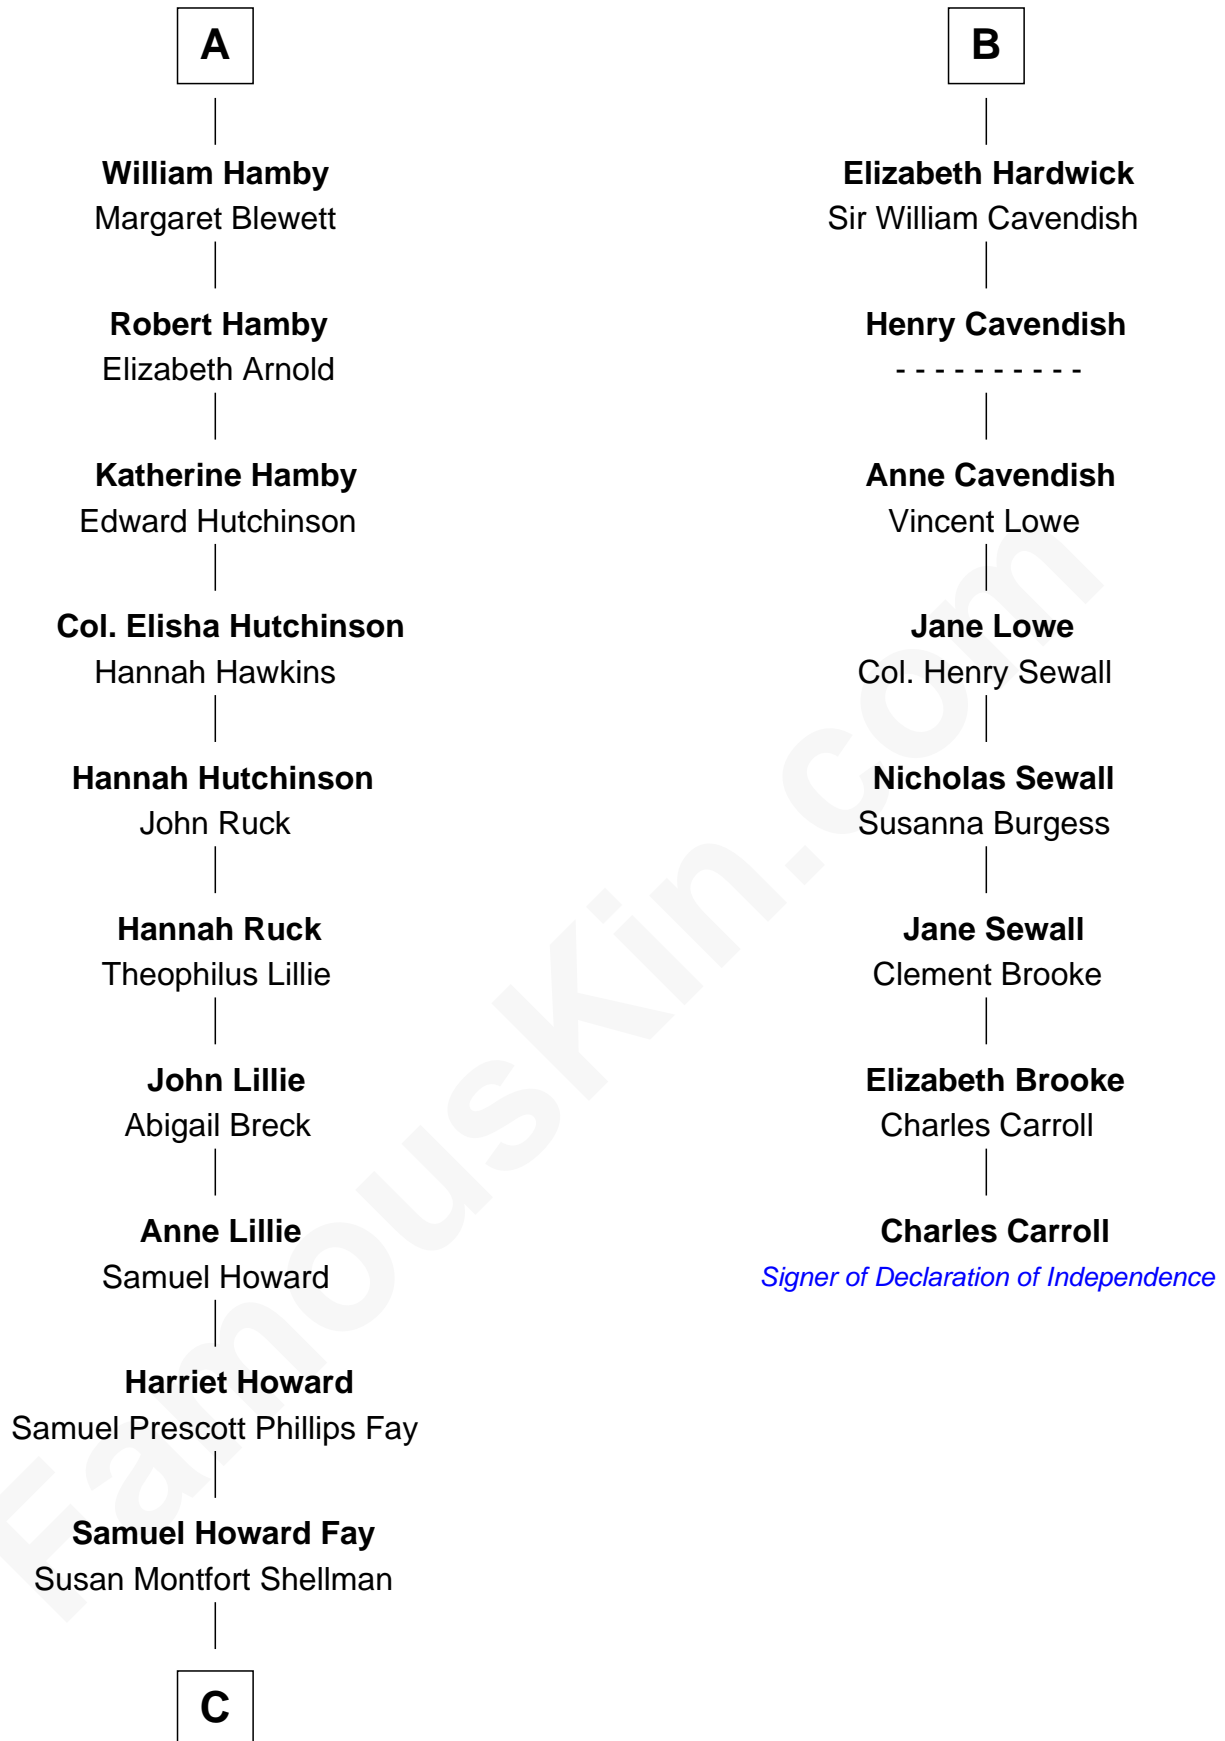

FamousKin.com
Relationship Chart of
George W. Bush
43rd U.S. President

14th cousin 7 times removed of

Charles Carroll
Signer of the Declaration of Independence

C

—
Harriet Eleanor Fay
Rev. James Smith Bush

—
Samuel Prescott Bush
Flora Sheldon

—
Prescott Sheldon Bush
Dorothy Wear Walker

—
George Herbert Walker Bush
Barbara Pierce

—
George W. Bush
43rd U.S. President

FamousKin.com