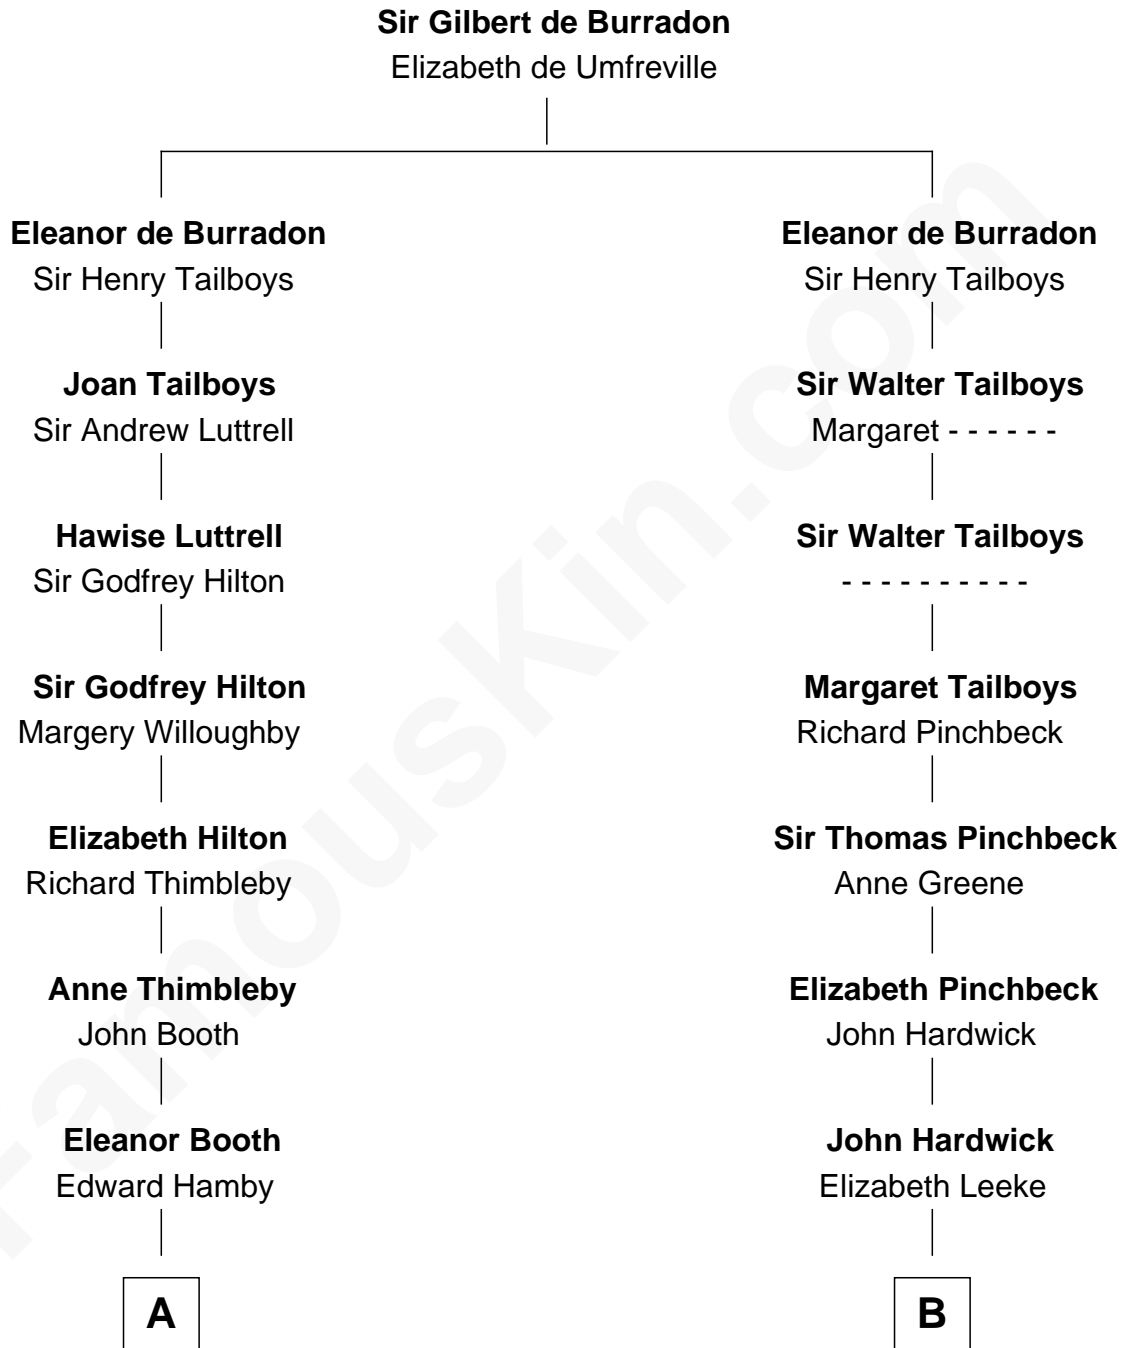

FamousKin.com
Relationship Chart of
George W. Bush
43rd U.S. President

14th cousin 7 times removed of

Charles Carroll
Signer of the Declaration of Independence

C

—
Harriet Eleanor Fay
Rev. James Smith Bush

—
Samuel Prescott Bush
Flora Sheldon

—
Prescott Sheldon Bush
Dorothy Wear Walker

—
George Herbert Walker Bush
Barbara Pierce

—
George W. Bush
43rd U.S. President

FamousKin.com