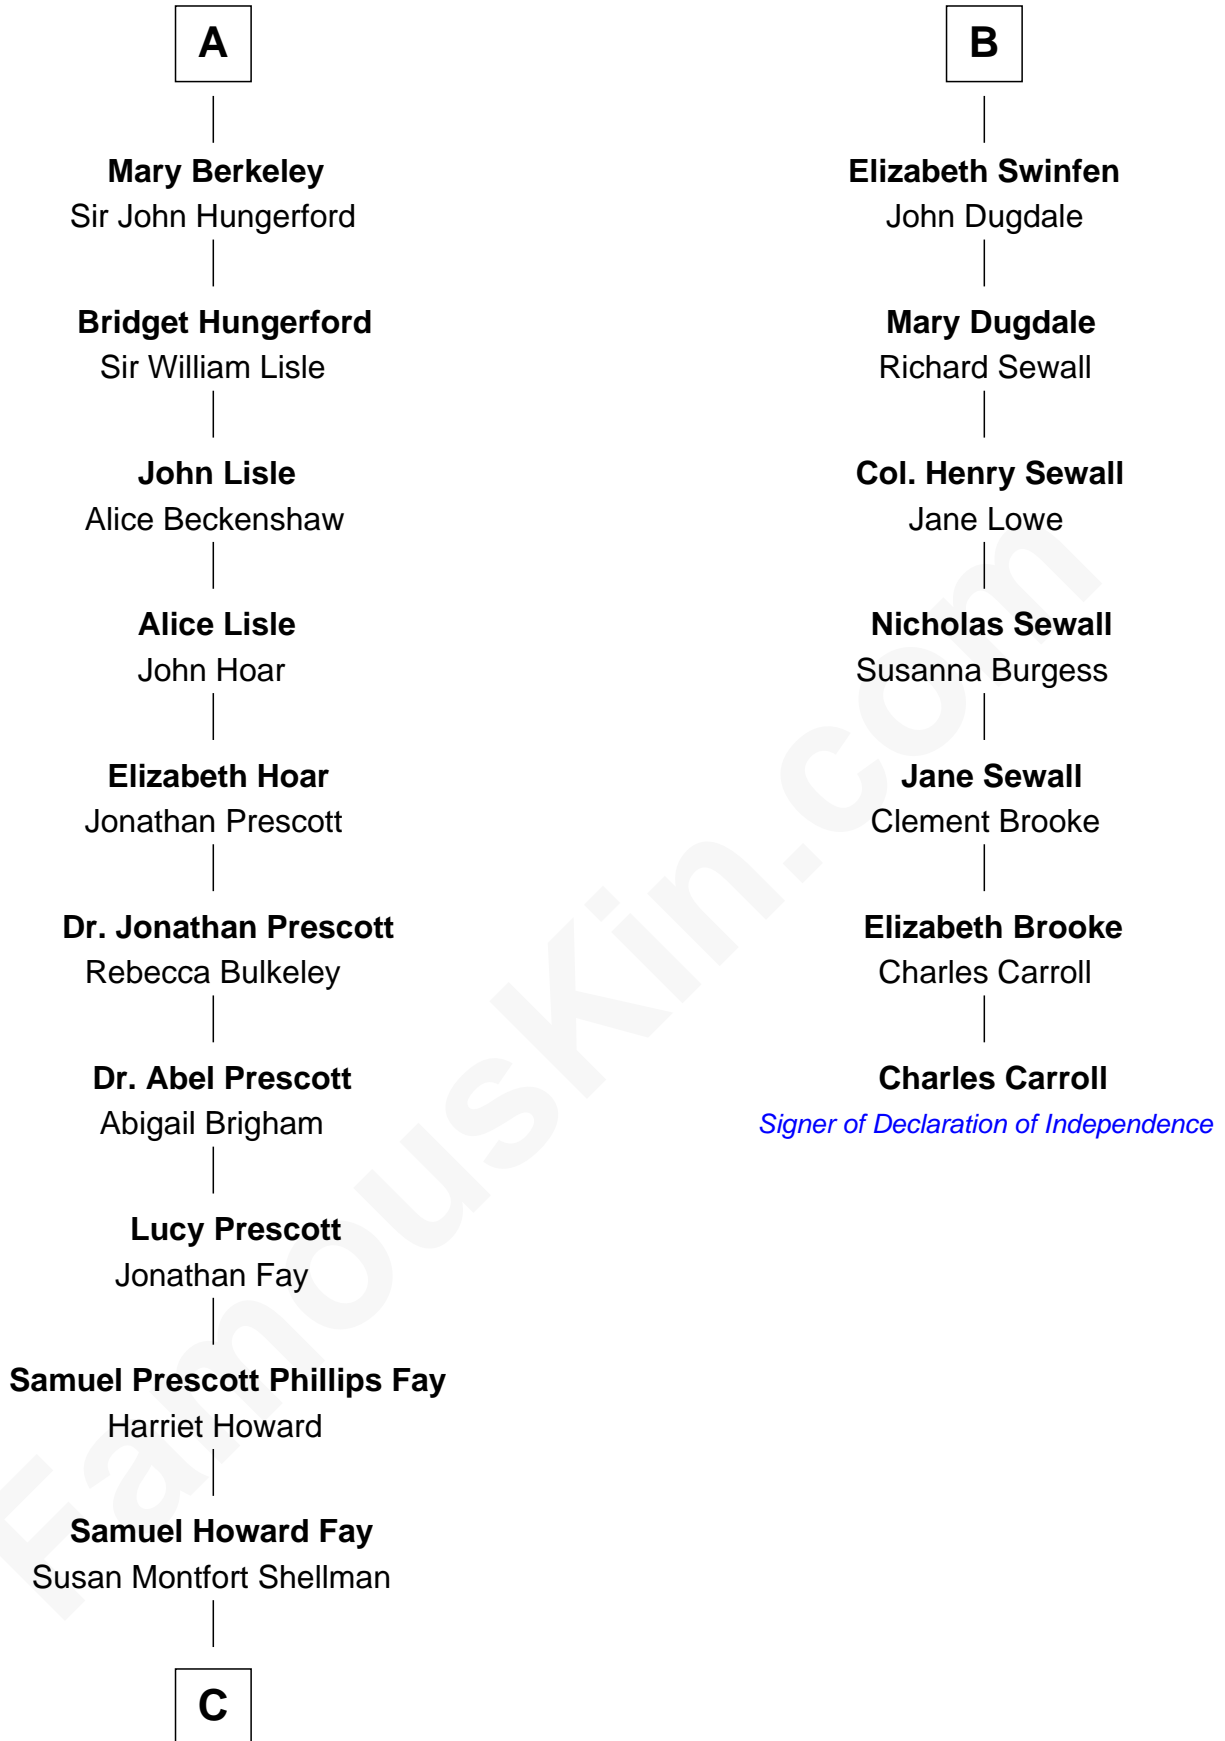

# FamousKin.com Relationship Chart of

**George W. Bush**  
43rd U.S. President

13th cousin 8 times removed of

**Charles Carroll**

*Signer of the Declaration of Independence*

**Sir John Stafford**  
Margaret Stafford

**C**

—  
**Harriet Eleanor Fay**  
Rev. James Smith Bush

—  
**Samuel Prescott Bush**  
Flora Sheldon

—  
**Prescott Sheldon Bush**  
Dorothy Wear Walker

—  
**George Herbert Walker Bush**  
Barbara Pierce

—  
**George W. Bush**  
*43rd U.S. President*

FamousKin.com