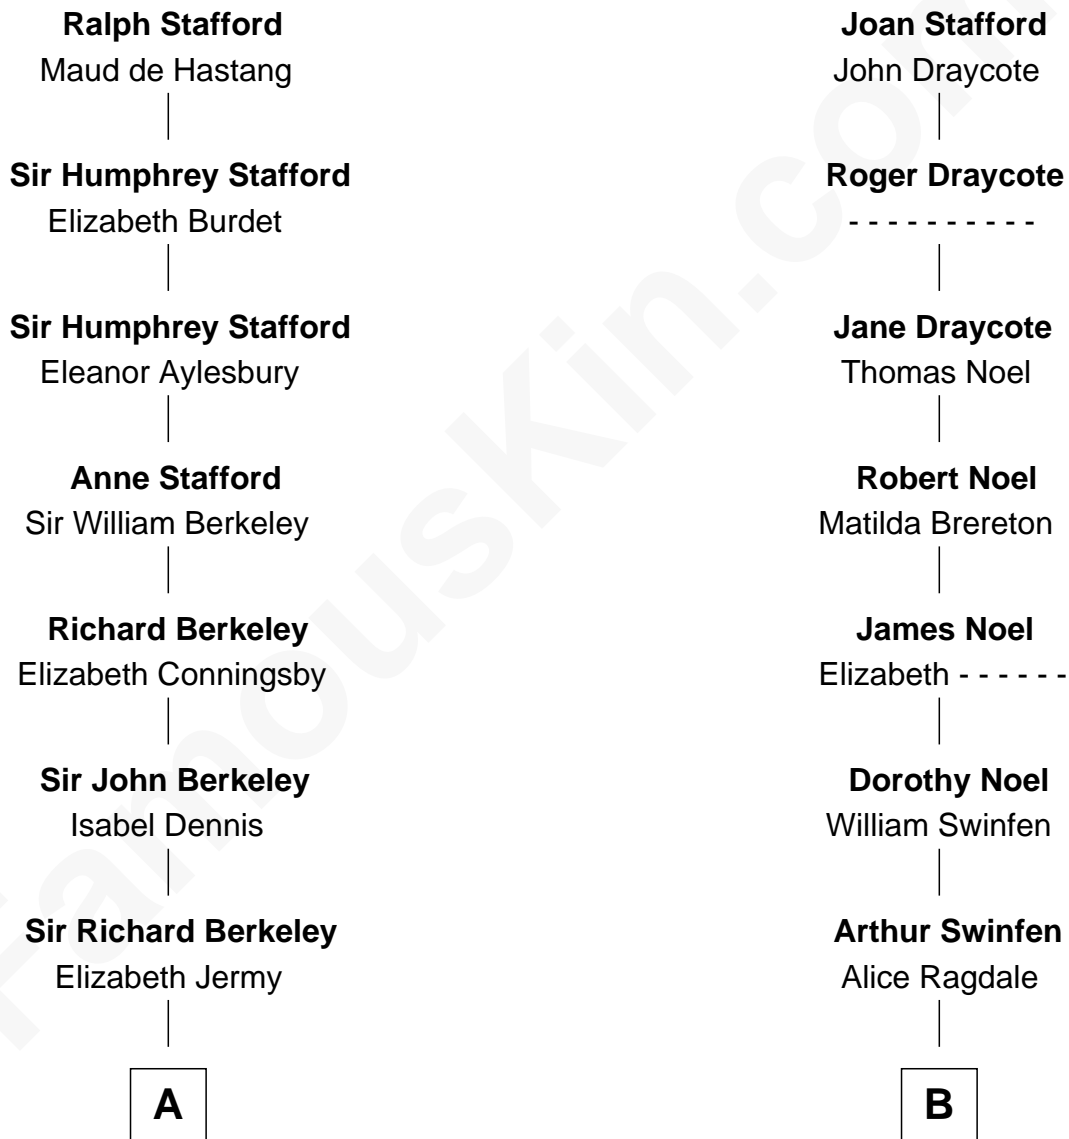

# FamousKin.com Relationship Chart of

**George W. Bush**  
43rd U.S. President

13th cousin 8 times removed of

**Charles Carroll**

*Signer of the Declaration of Independence*

**Sir John Stafford**  
Margaret Stafford

**C**

—  
**Harriet Eleanor Fay**  
Rev. James Smith Bush

—  
**Samuel Prescott Bush**  
Flora Sheldon

—  
**Prescott Sheldon Bush**  
Dorothy Wear Walker

—  
**George Herbert Walker Bush**  
Barbara Pierce