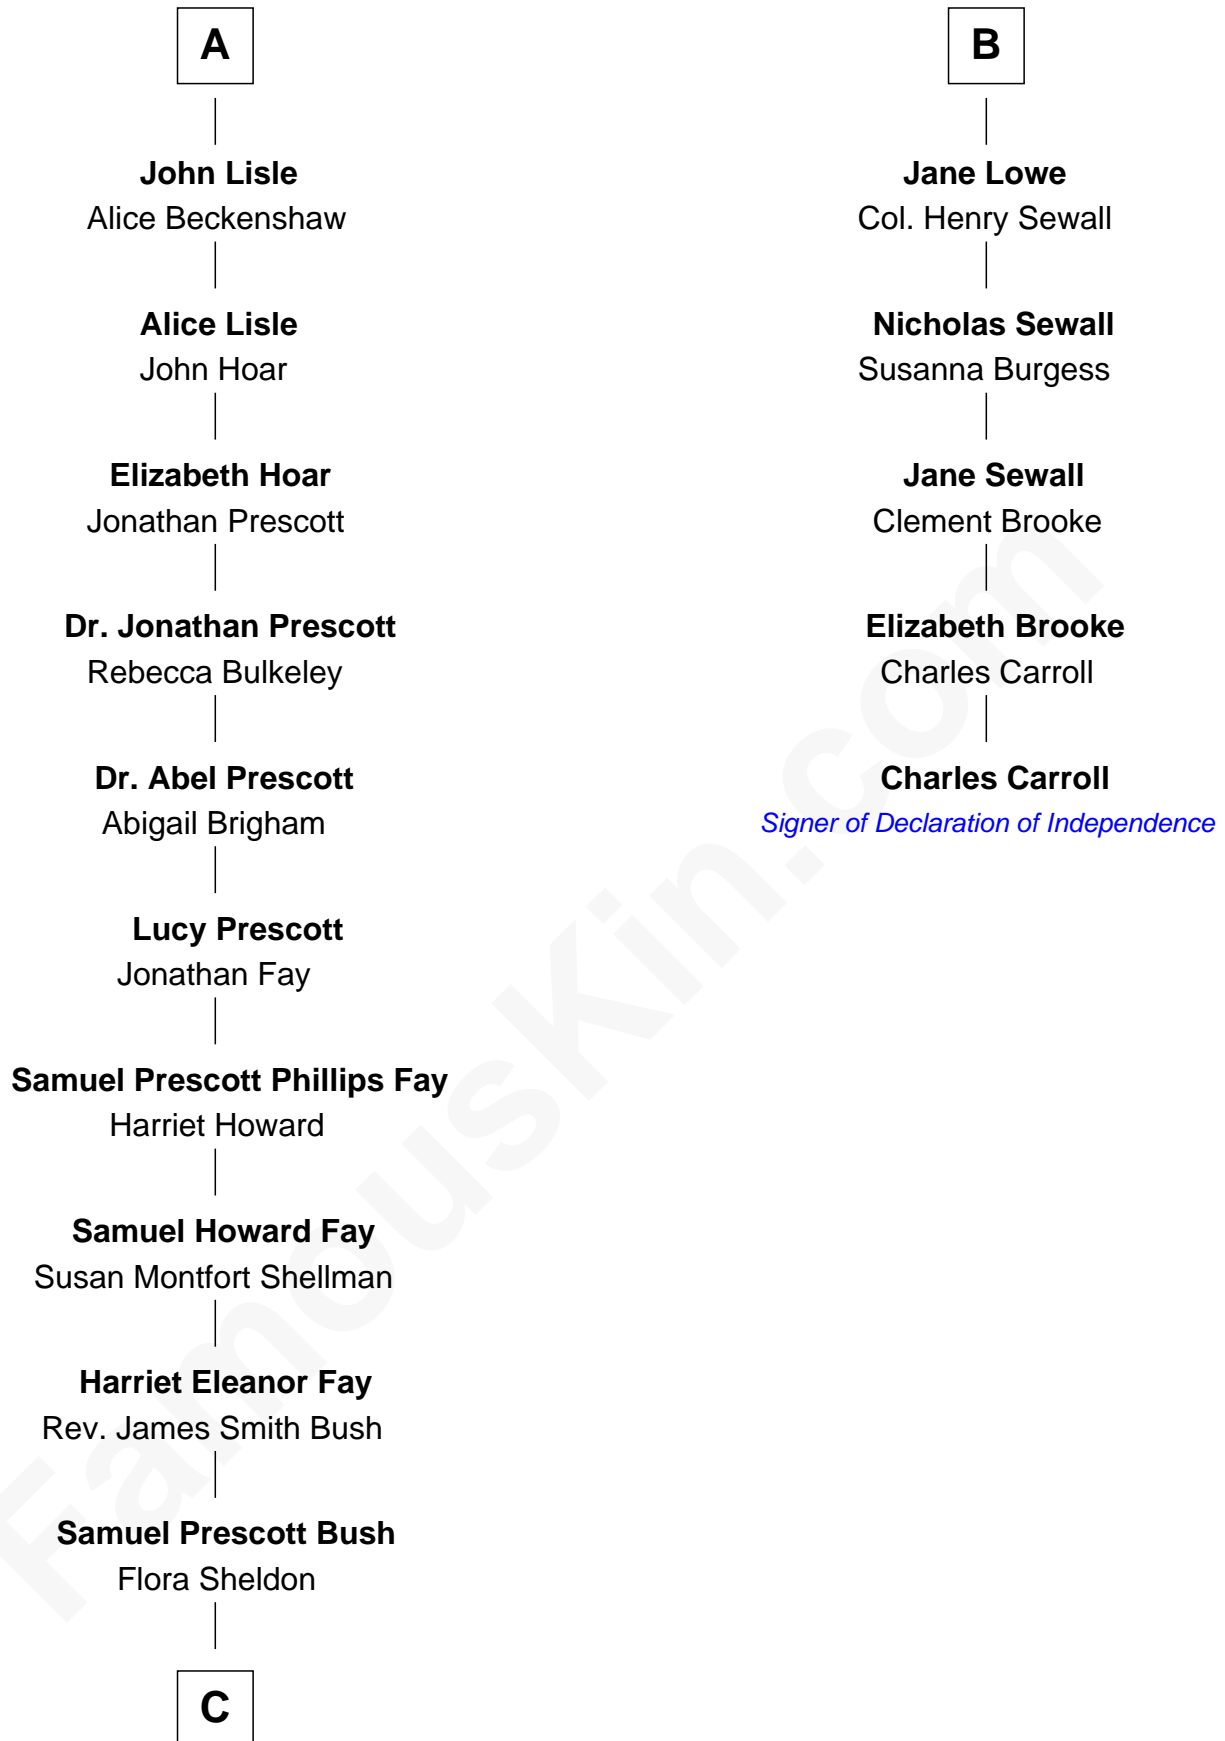

# FamousKin.com Relationship Chart of

**George W. Bush**  
43rd U.S. President

11th cousin 8 times removed of

**Charles Carroll**

*Signer of the Declaration of Independence*

**Sir Thomas Aylesbury**  
Katherine Pabenham

**Eleanor Aylesbury**  
Sir Humphrey Stafford

**Anne Stafford**  
Sir William Berkeley

**Richard Berkeley**  
Elizabeth Conningsby

**Sir John Berkeley**  
Isabel Dennis

**Sir Richard Berkeley**  
Elizabeth Jermy

**Mary Berkeley**  
Sir John Hungerford

**Bridget Hungerford**  
Sir William Lisle

**A**

**Isabel Aylesbury**  
Sir Thomas Chaworth

**Katherine Chaworth**  
William Leeke

**Thomas Leeke**  
Margaret Foxe

**Elizabeth Leeke**  
John Hardwick

**Elizabeth Hardwick**  
Sir William Cavendish

**Henry Cavendish**  
-----

**Anne Cavendish**  
Vincent Lowe

**B**

**C**

—  
**Prescott Sheldon Bush**

Dorothy Wear Walker

—  
**George Herbert Walker Bush**