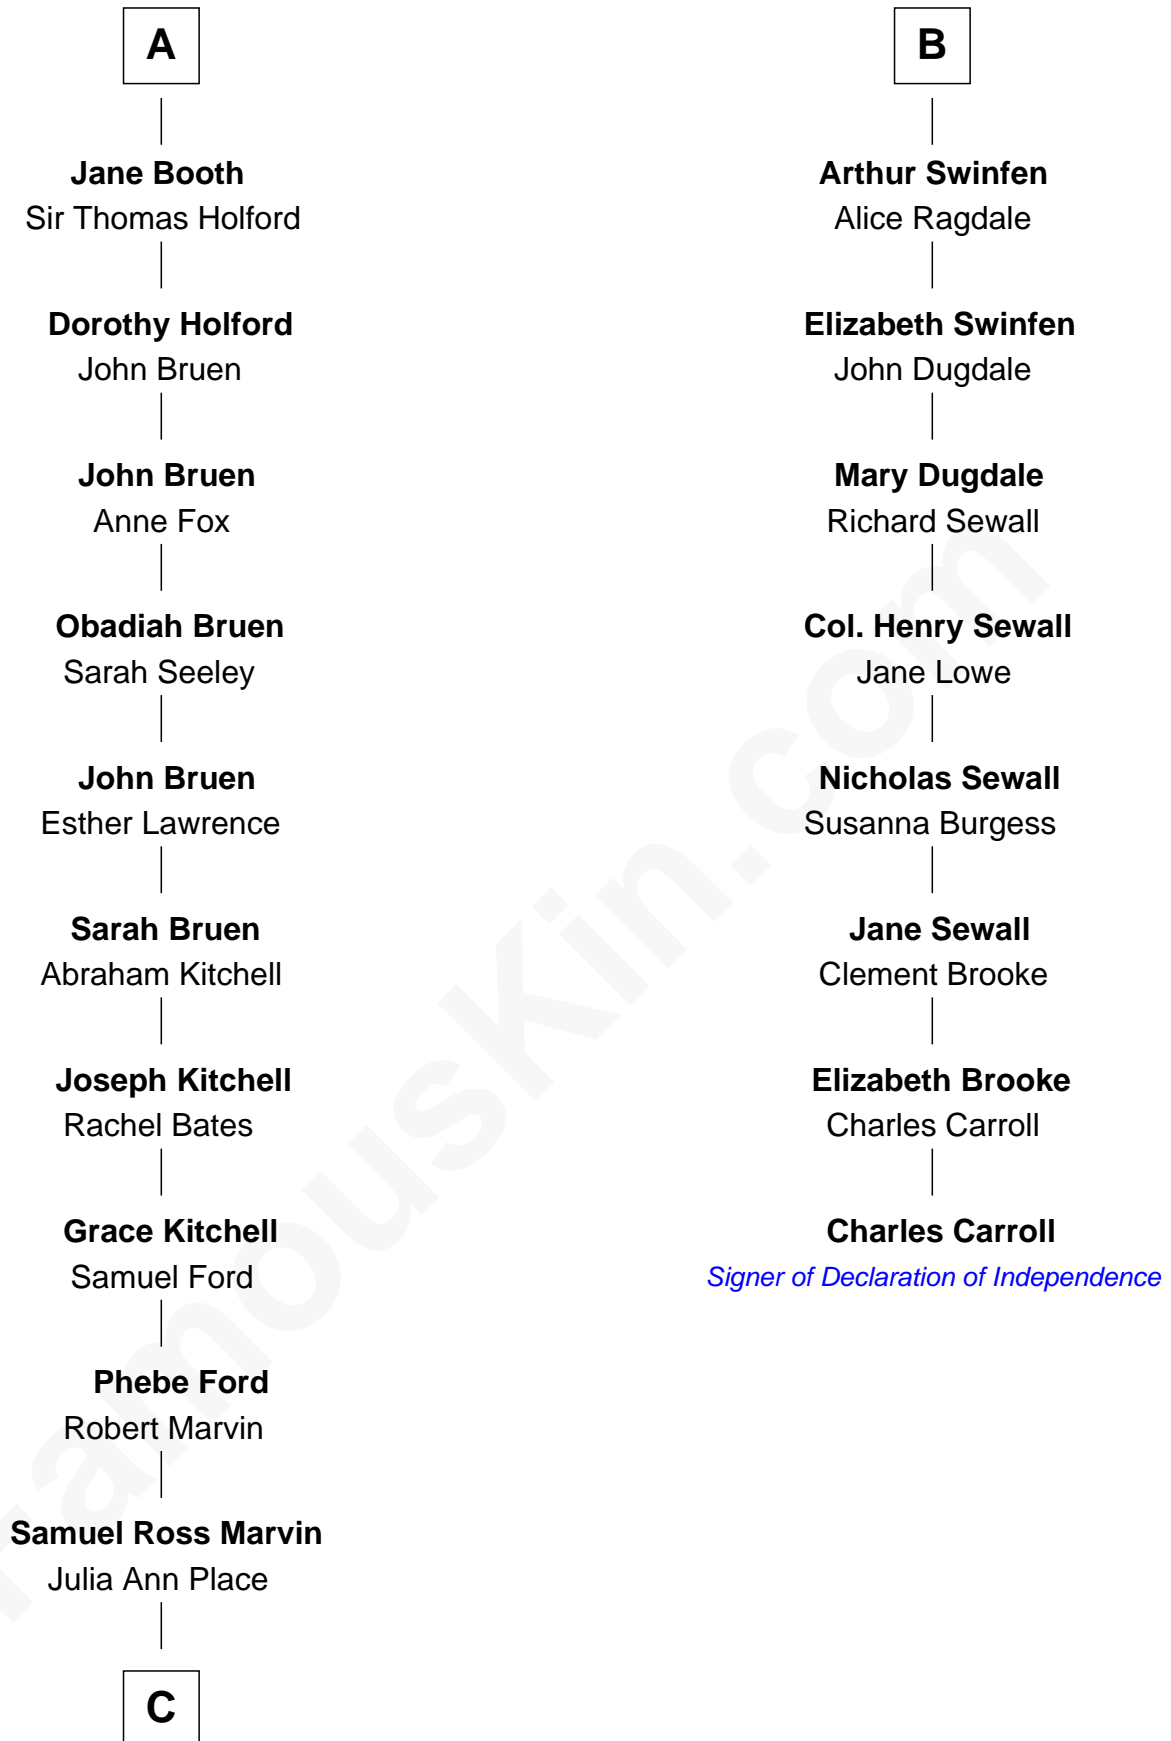

FamousKin.com
Relationship Chart of
George W. Bush
43rd U.S. President

14th cousin 7 times removed of

Charles Carroll
Signer of the Declaration of Independence

C

Jerome Place Marvin

Martha Ann Stokes

Mabel Marvin

Scott Pierce

Marvin Pierce

Pauline Robinson

Barbara Pierce

George Herbert Walker Bush

George W. Bush

43rd U.S. President

FamousKin.com