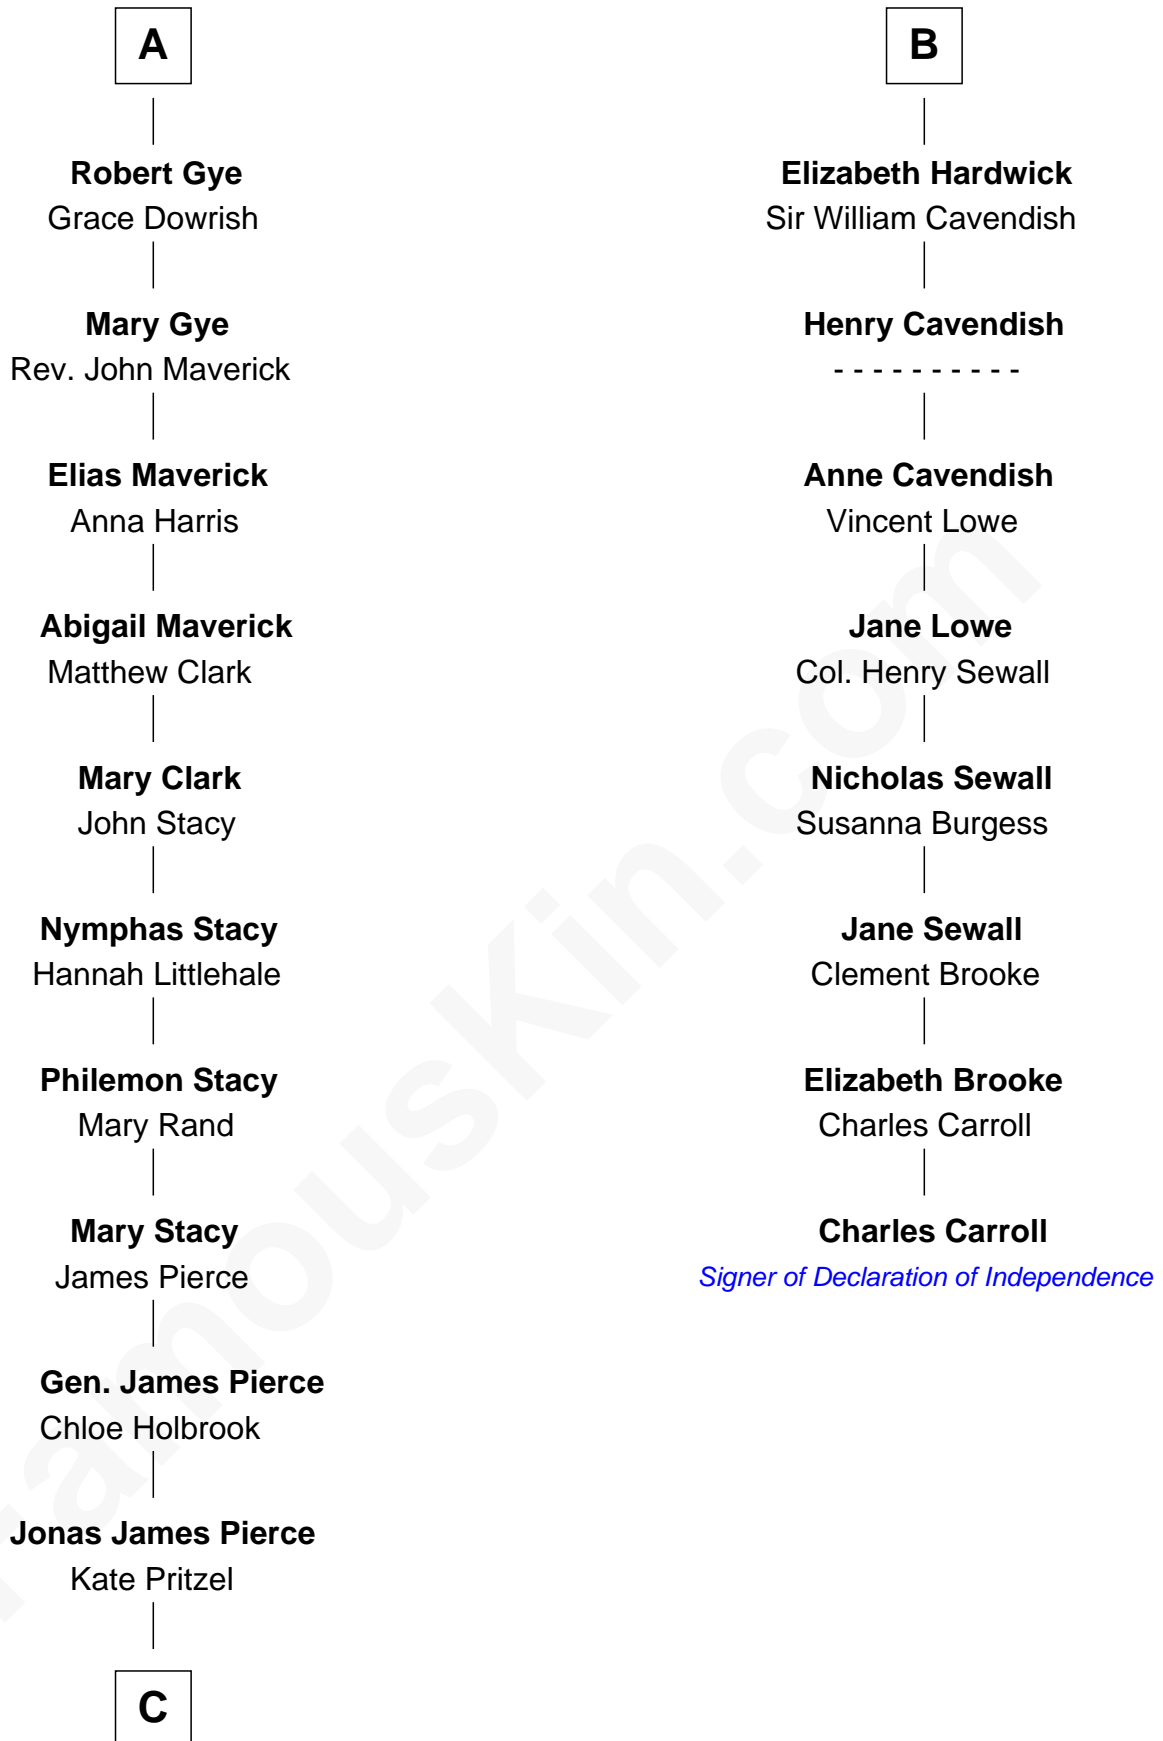

FamousKin.com Relationship Chart of

George W. Bush

43rd U.S. President

14th cousin 6 times removed of

Charles Carroll

Signer of the Declaration of Independence

Edmund Fitzalan

Alice de Warenne

Richard Fitzalan
Eleanor Plantagenet

John Fitzalan
Eleanor Maltravers

Joan Fitzalan
Sir William Echyngnam

Joan Echyngnam
Sir John Bayntun

Henry Bayntun

Jane Bayntun
Thomas Prowse

Mary Prowse
John Gye

A

Mary Fitzalan
John le Strange

Ankaret le Strange
Sir Richard Talbot

Mary Talbot
Sir Thomas Greene

Sir Thomas Greene
Marine Bellers

Anne Greene
Sir Thomas Pinchbeck

Elizabeth Pinchbeck
John Hardwick

John Hardwick
Elizabeth Leeke

B

C

—
Scott Pierce
Mabel Marvin

—
Marvin Pierce
Pauline Robinson

—
Barbara Pierce
George Herbert Walker Bush

—
George W. Bush
43rd U.S. President

FamousKin.com