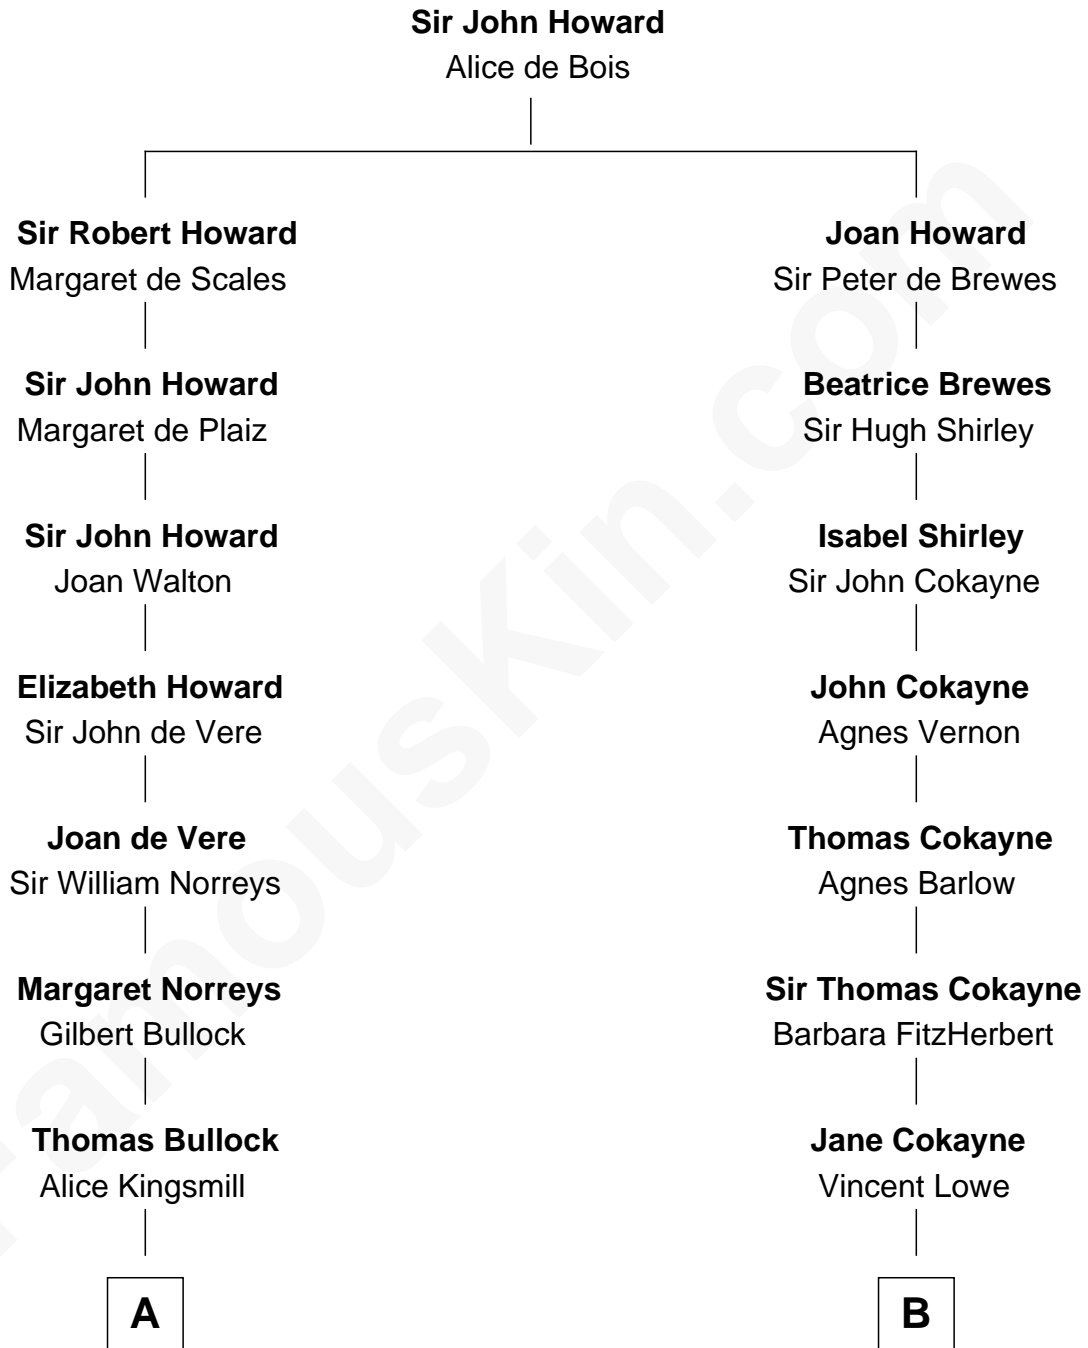

FamousKin.com
Relationship Chart of
George W. Bush
43rd U.S. President

14th cousin 7 times removed of

Charles Carroll
Signer of the Declaration of Independence

C

—
Harriet Eleanor Fay
Rev. James Smith Bush

—
Samuel Prescott Bush
Flora Sheldon

—
Prescott Sheldon Bush
Dorothy Wear Walker

—
George Herbert Walker Bush
Barbara Pierce

—
George W. Bush
43rd U.S. President

FamousKin.com