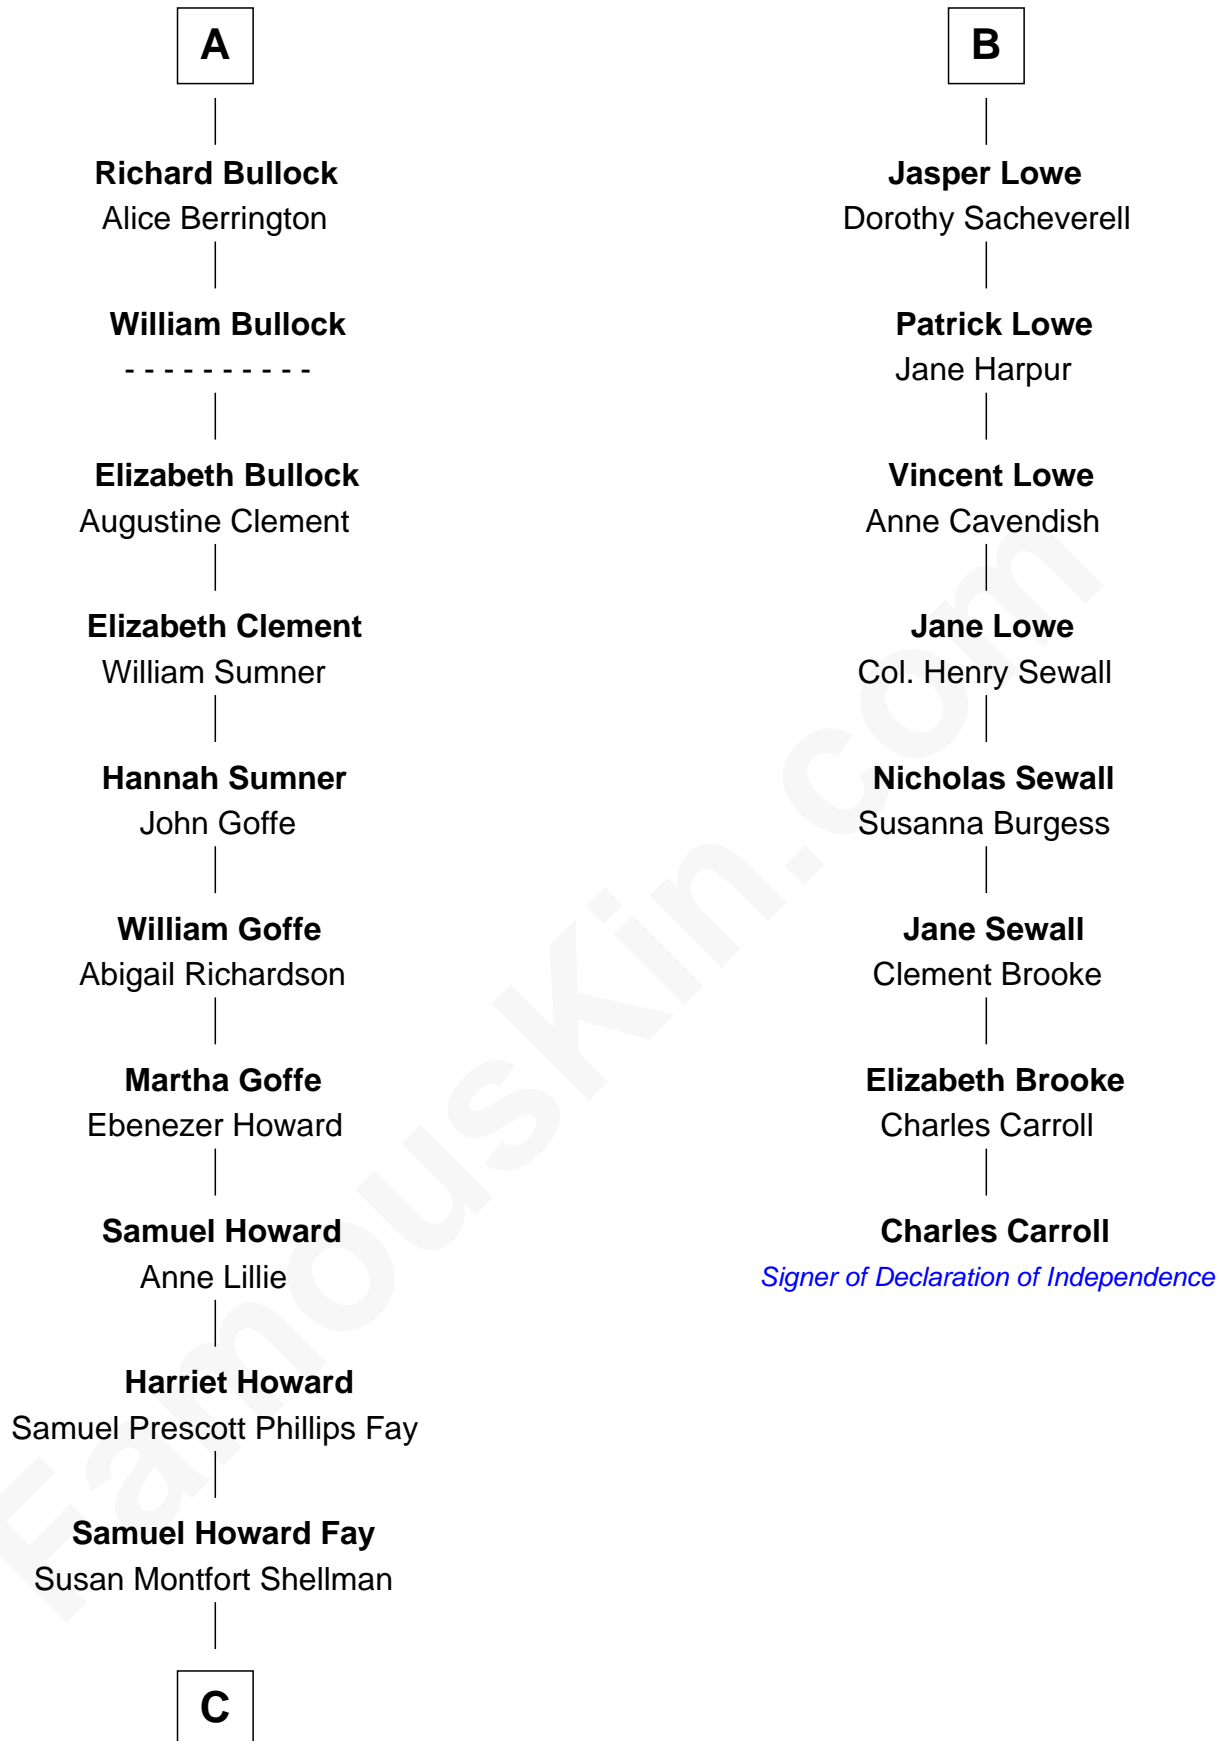

FamousKin.com
Relationship Chart of
George W. Bush
43rd U.S. President

14th cousin 7 times removed of

Charles Carroll
Signer of the Declaration of Independence

C

—
Harriet Eleanor Fay
Rev. James Smith Bush

—
Samuel Prescott Bush
Flora Sheldon

—
Prescott Sheldon Bush
Dorothy Wear Walker

—
George Herbert Walker Bush
Barbara Pierce

—
George W. Bush
43rd U.S. President

FamousKin.com