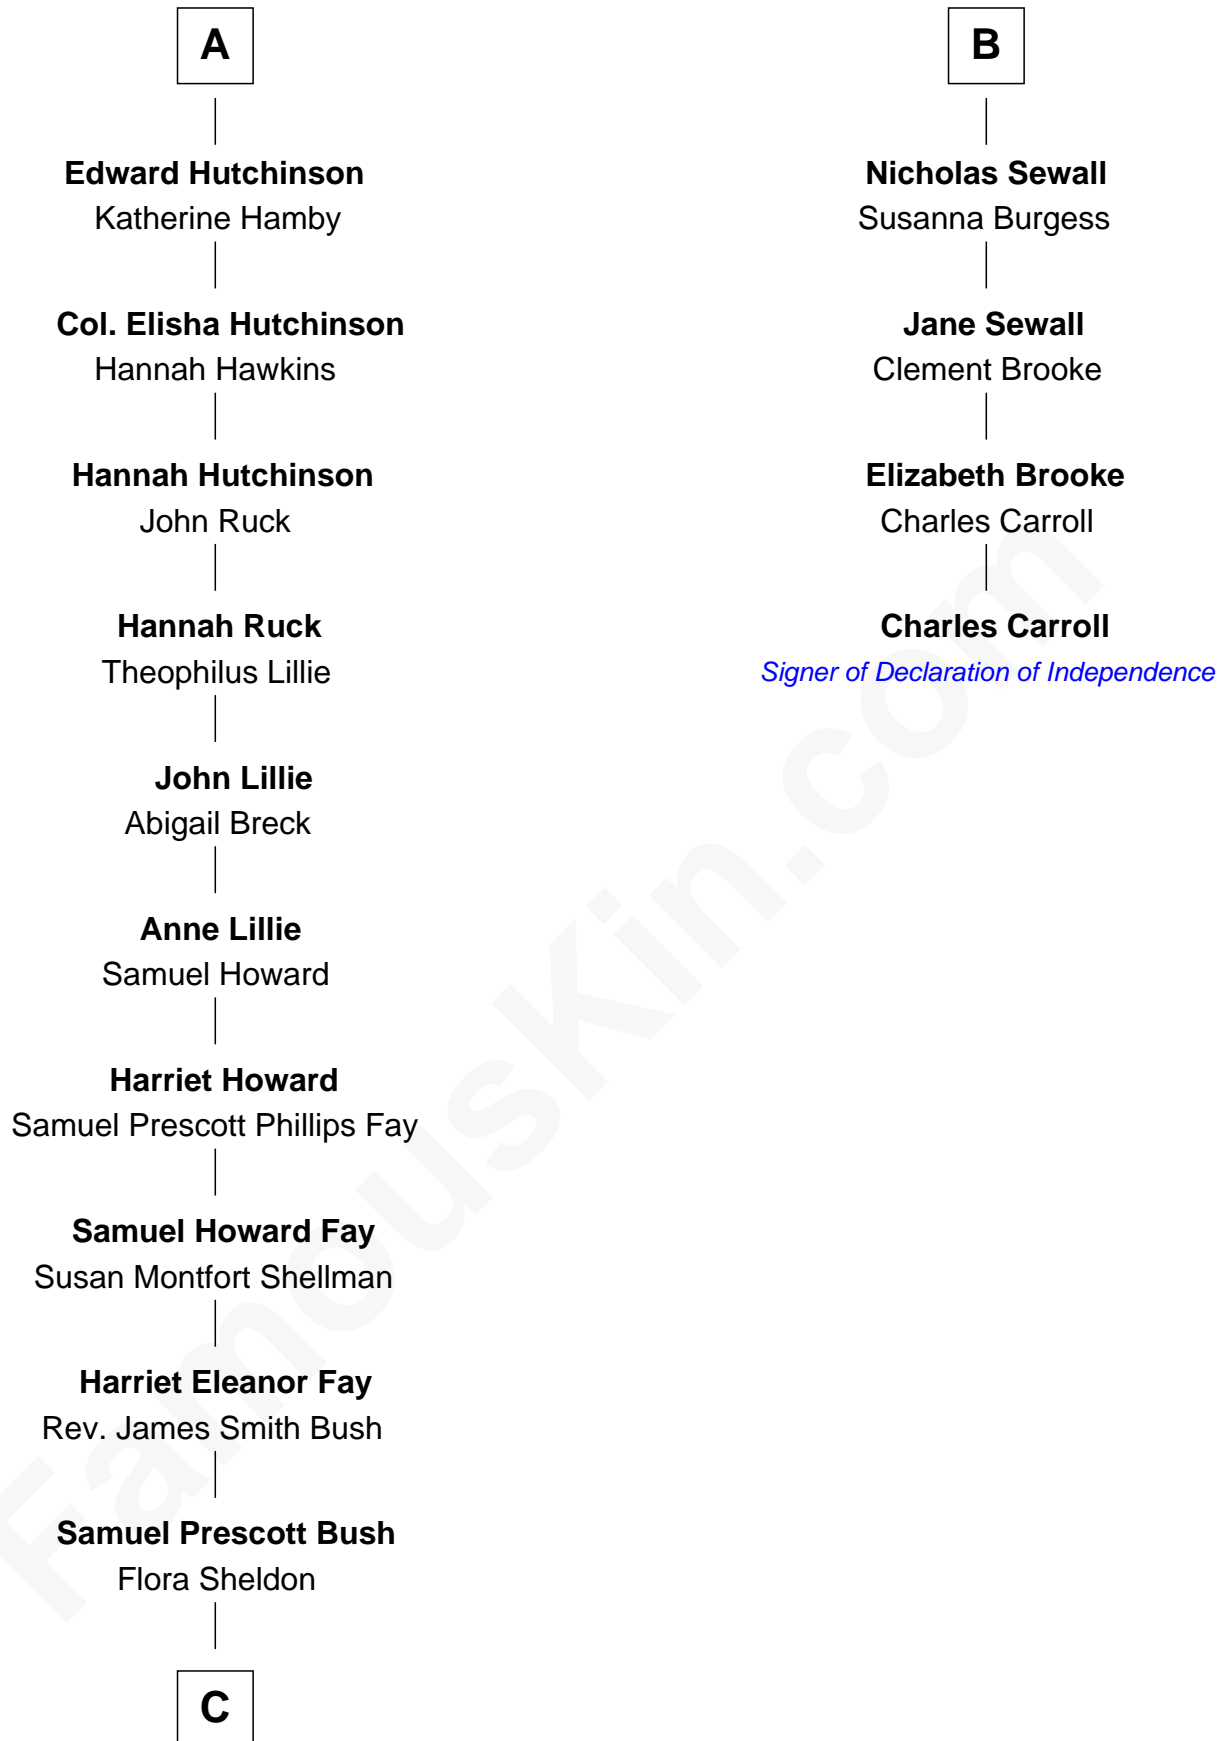

FamousKin.com
Relationship Chart of
George W. Bush
43rd U.S. President

10th cousin 9 times removed of

Charles Carroll
Signer of the Declaration of Independence

C

—
Prescott Sheldon Bush

Dorothy Wear Walker

—
George Herbert Walker Bush

Barbara Pierce

—
George W. Bush

43rd U.S. President

FamousKin.com