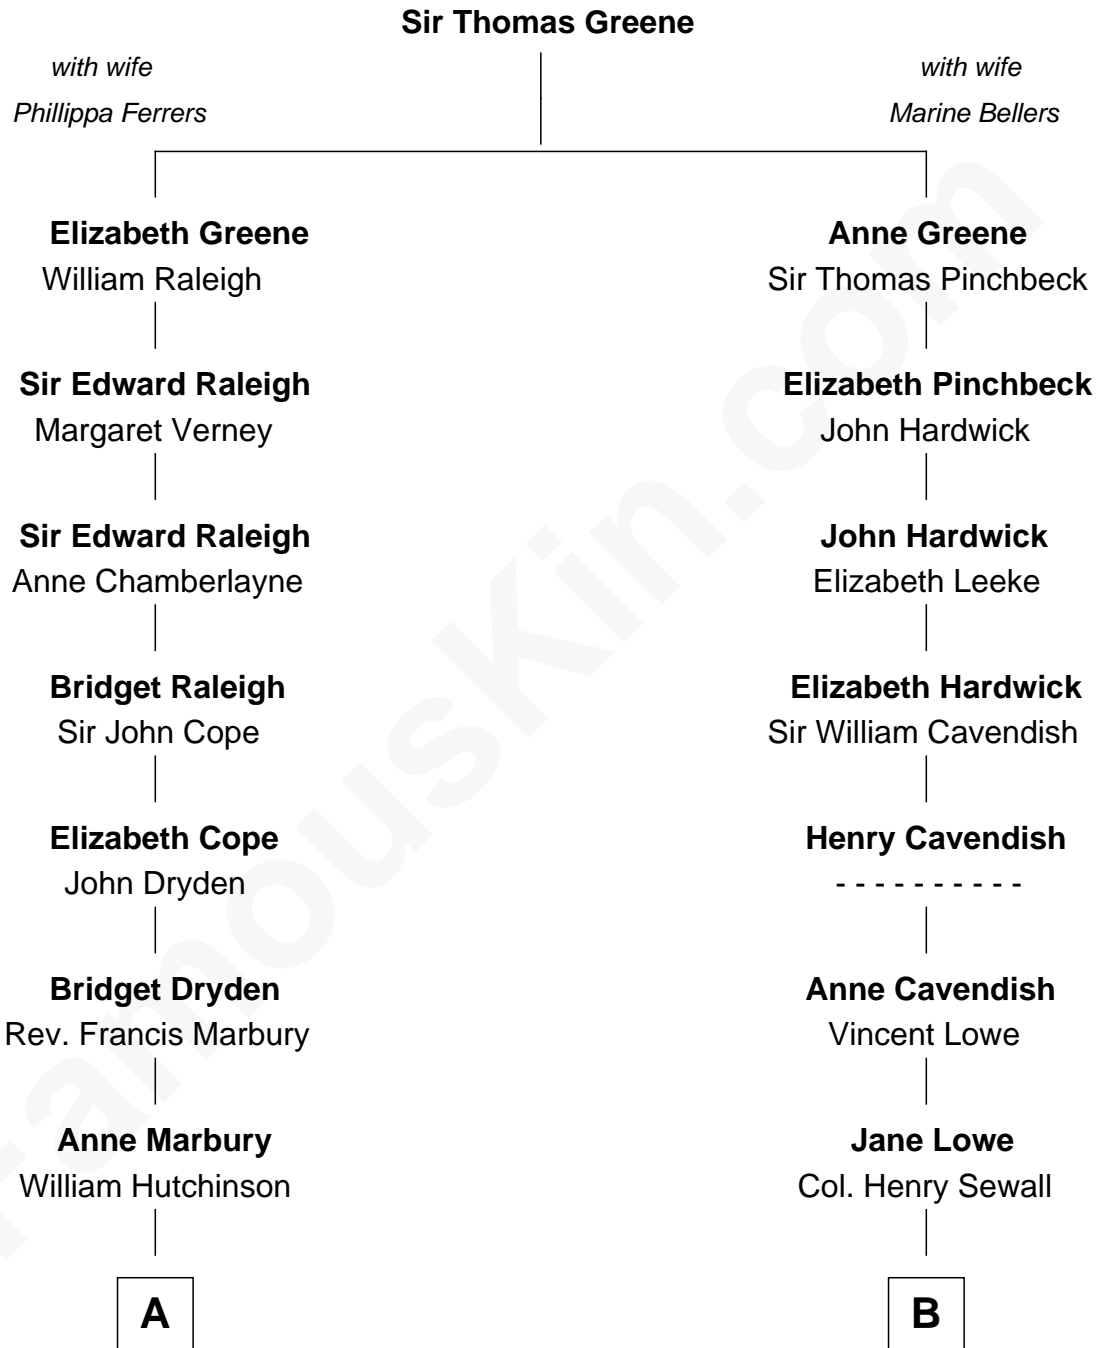

FamousKin.com
Relationship Chart of
George W. Bush
43rd U.S. President

10th cousin 9 times removed of

Charles Carroll
Signer of the Declaration of Independence

C

—
Prescott Sheldon Bush

Dorothy Wear Walker

—
George Herbert Walker Bush

Barbara Pierce

—
George W. Bush

43rd U.S. President

FamousKin.com