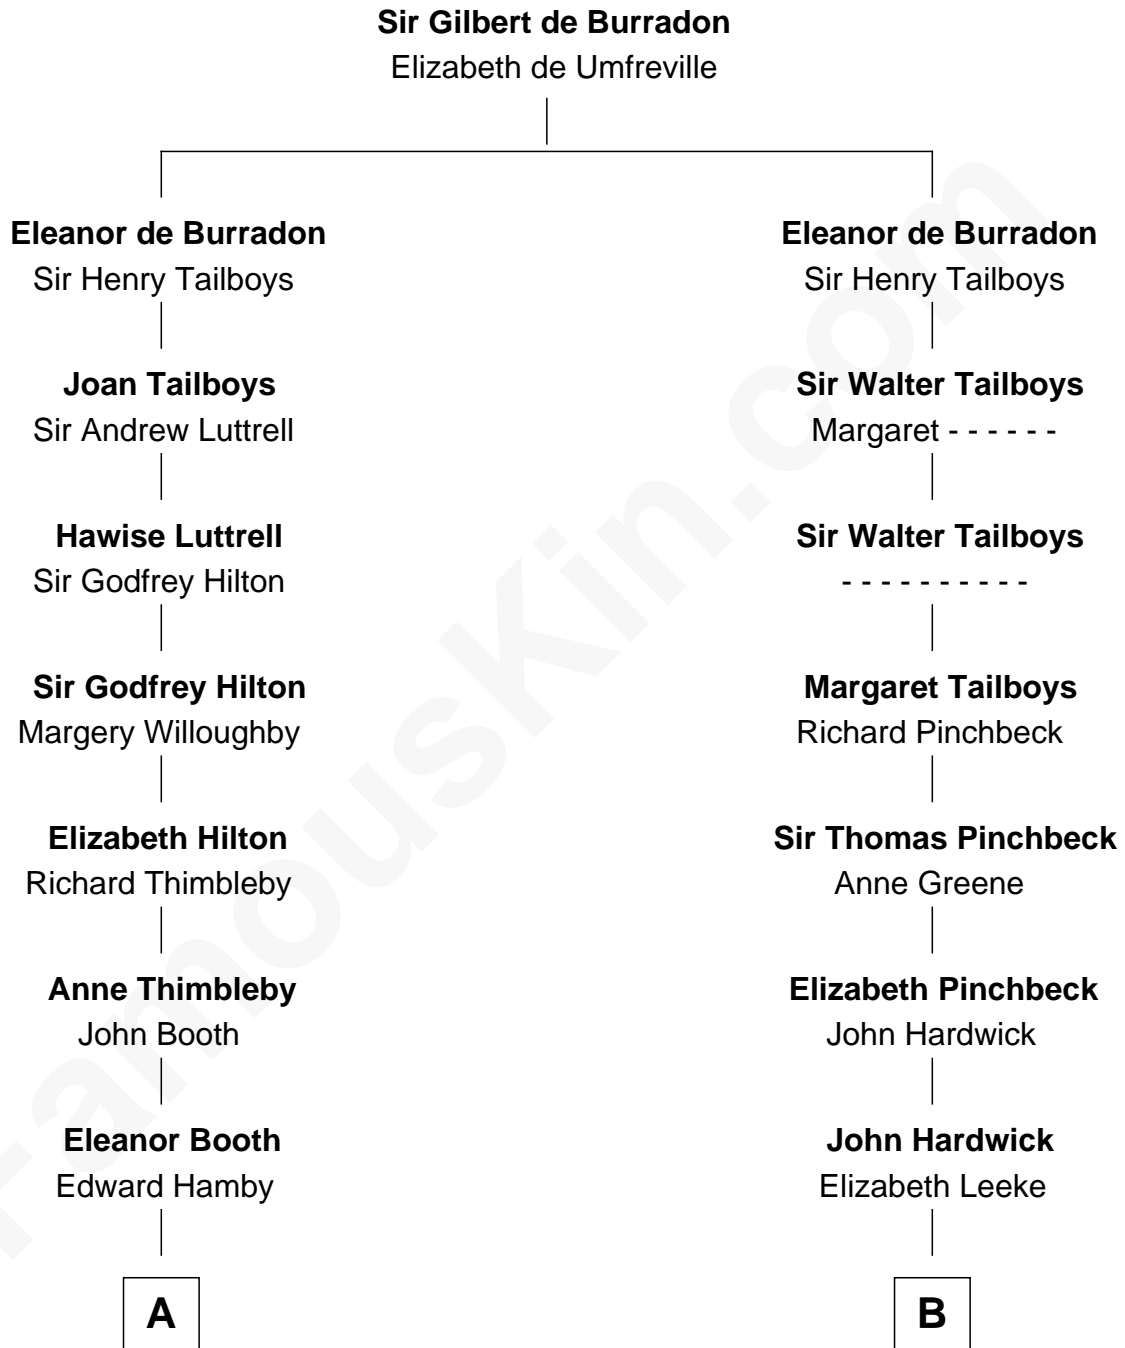

**FamousKin.com**  
**Relationship Chart of**  
**George W. Bush**  
*43rd U.S. President*

**14th cousin 7 times removed of**  
**Daniel Carroll**  
*Signer of the U.S. Constitution*

**C**

—  
**Harriet Eleanor Fay**  
Rev. James Smith Bush

—  
**Samuel Prescott Bush**  
Flora Sheldon

—  
**Prescott Sheldon Bush**  
Dorothy Wear Walker

—  
**George Herbert Walker Bush**  
Barbara Pierce

—  
**George W. Bush**  
*43rd U.S. President*

FamousKin.com