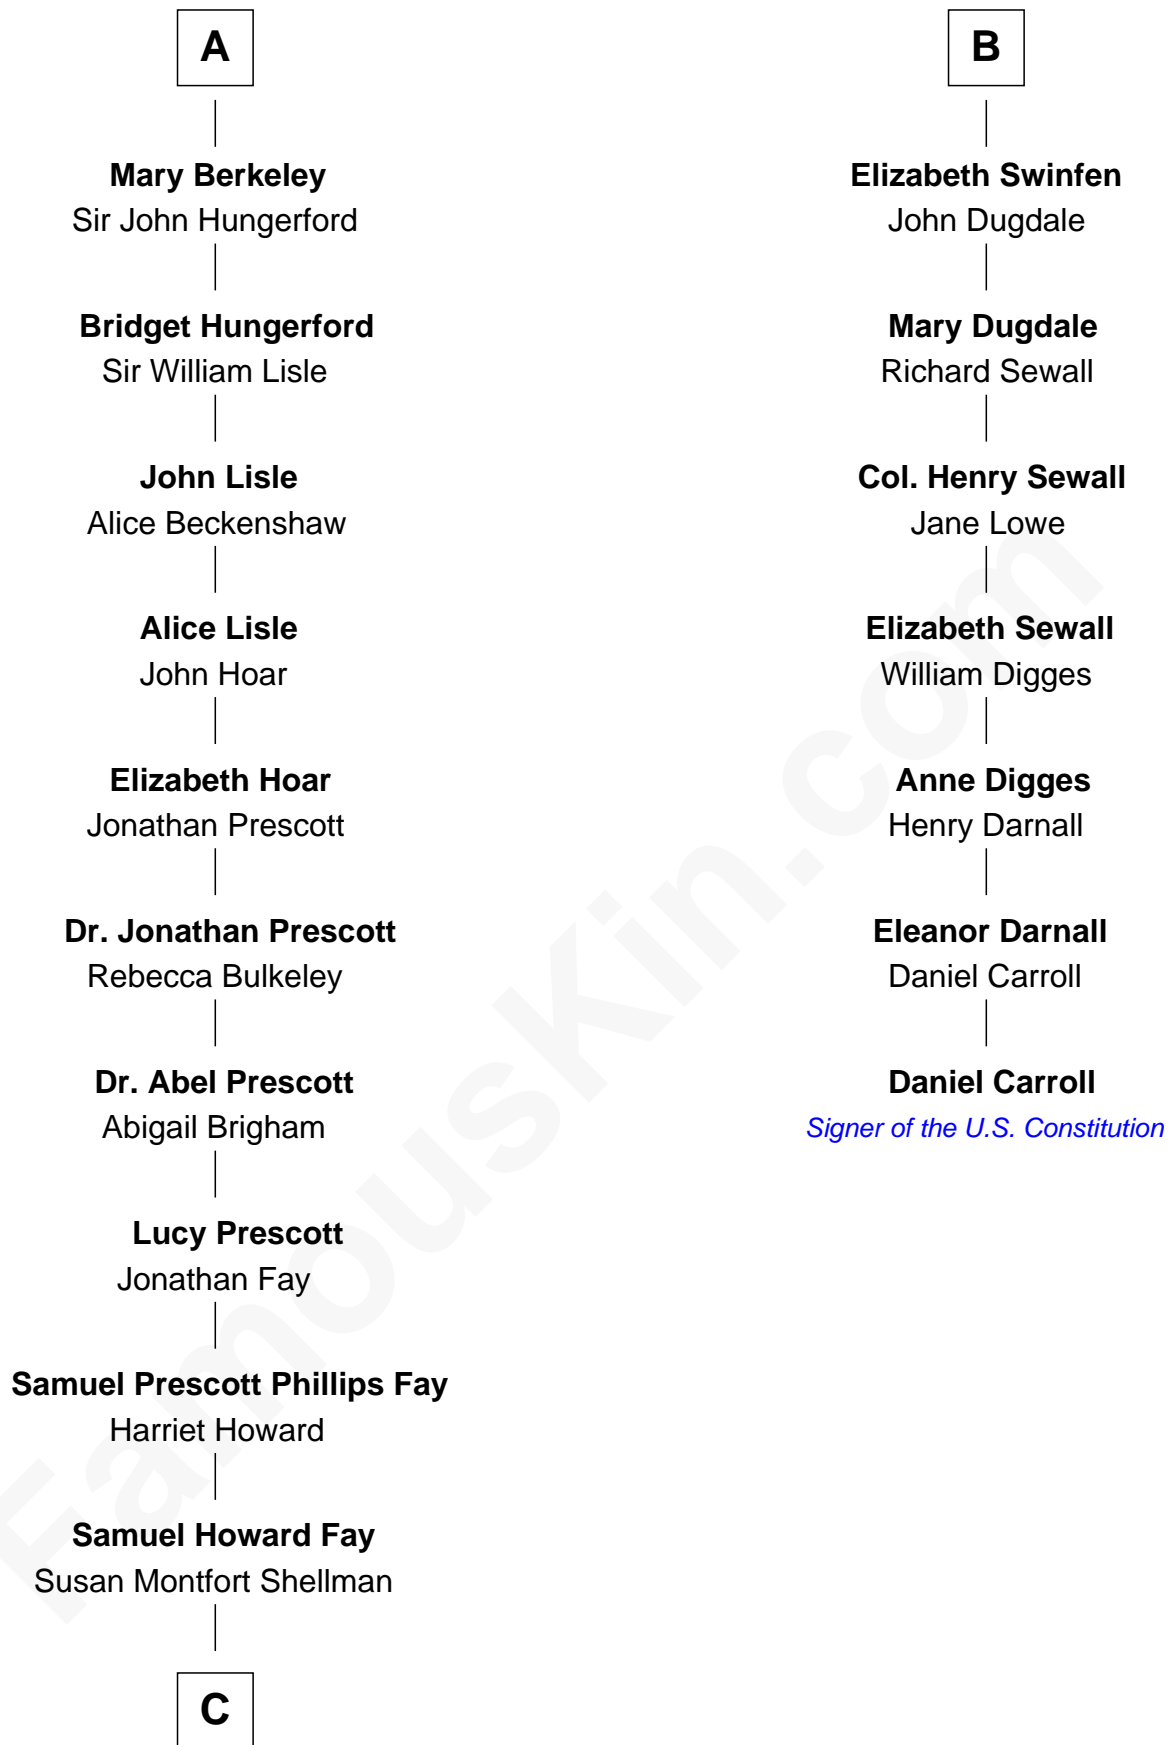

FamousKin.com Relationship Chart of

George W. Bush

43rd U.S. President

13th cousin 8 times removed of

Daniel Carroll

Signer of the U.S. Constitution

Sir John Stafford

Margaret Stafford

C

Harriet Eleanor Fay
Rev. James Smith Bush

Samuel Prescott Bush
Flora Sheldon

Prescott Sheldon Bush
Dorothy Wear Walker

George Herbert Walker Bush
Barbara Pierce

George W. Bush
43rd U.S. President

FamousKin.com