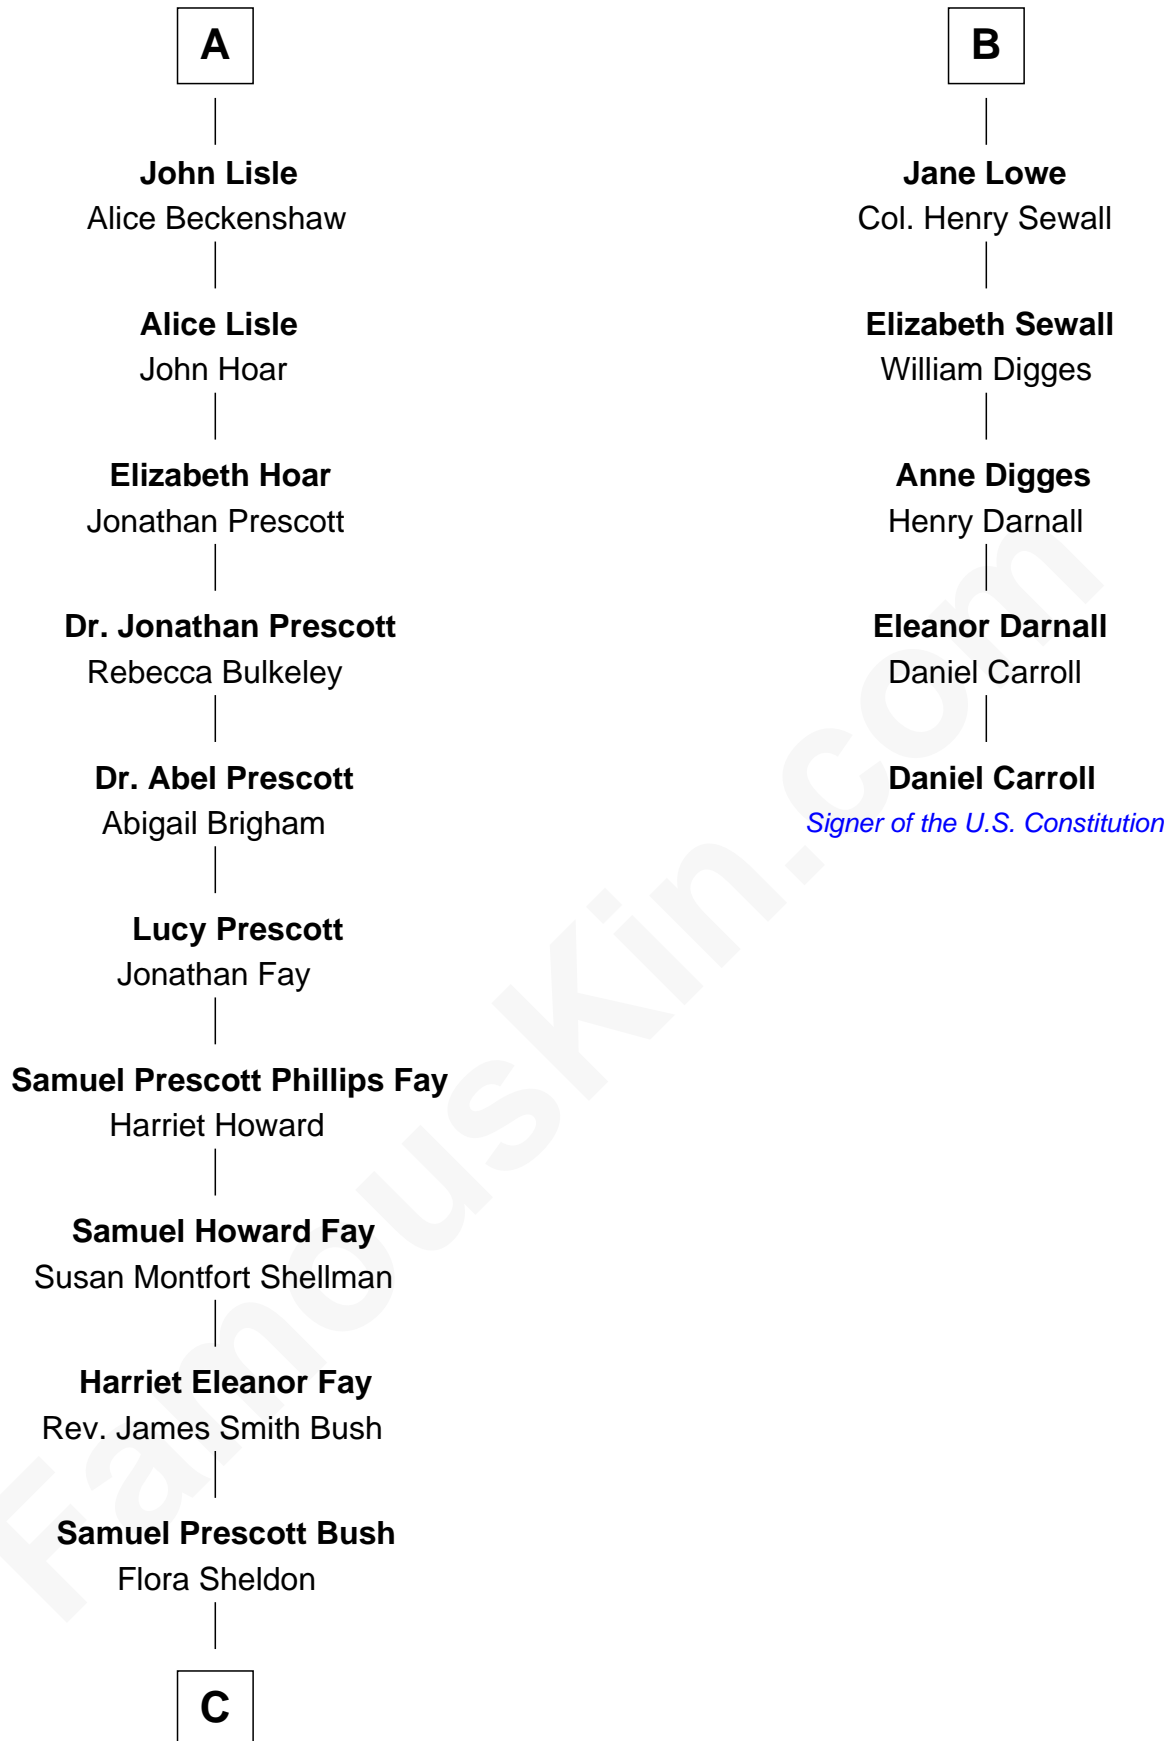

FamousKin.com Relationship Chart of

George W. Bush

43rd U.S. President

11th cousin 8 times removed of

Daniel Carroll

Signer of the U.S. Constitution

Sir Thomas Aylesbury

Katherine Pabenham

Eleanor Aylesbury
Sir Humphrey Stafford

Anne Stafford
Sir William Berkeley

Richard Berkeley
Elizabeth Conningsby

Sir John Berkeley
Isabel Dennis

Sir Richard Berkeley
Elizabeth Jermy

Mary Berkeley
Sir John Hungerford

Bridget Hungerford
Sir William Lisle

A

Isabel Aylesbury
Sir Thomas Chaworth

Katherine Chaworth
William Leeke

Thomas Leeke
Margaret Foxe

Elizabeth Leeke
John Hardwick

Elizabeth Hardwick
Sir William Cavendish

Henry Cavendish

Anne Cavendish
Vincent Lowe

B

C

—
Prescott Sheldon Bush

Dorothy Wear Walker

—
George Herbert Walker Bush

Barbara Pierce