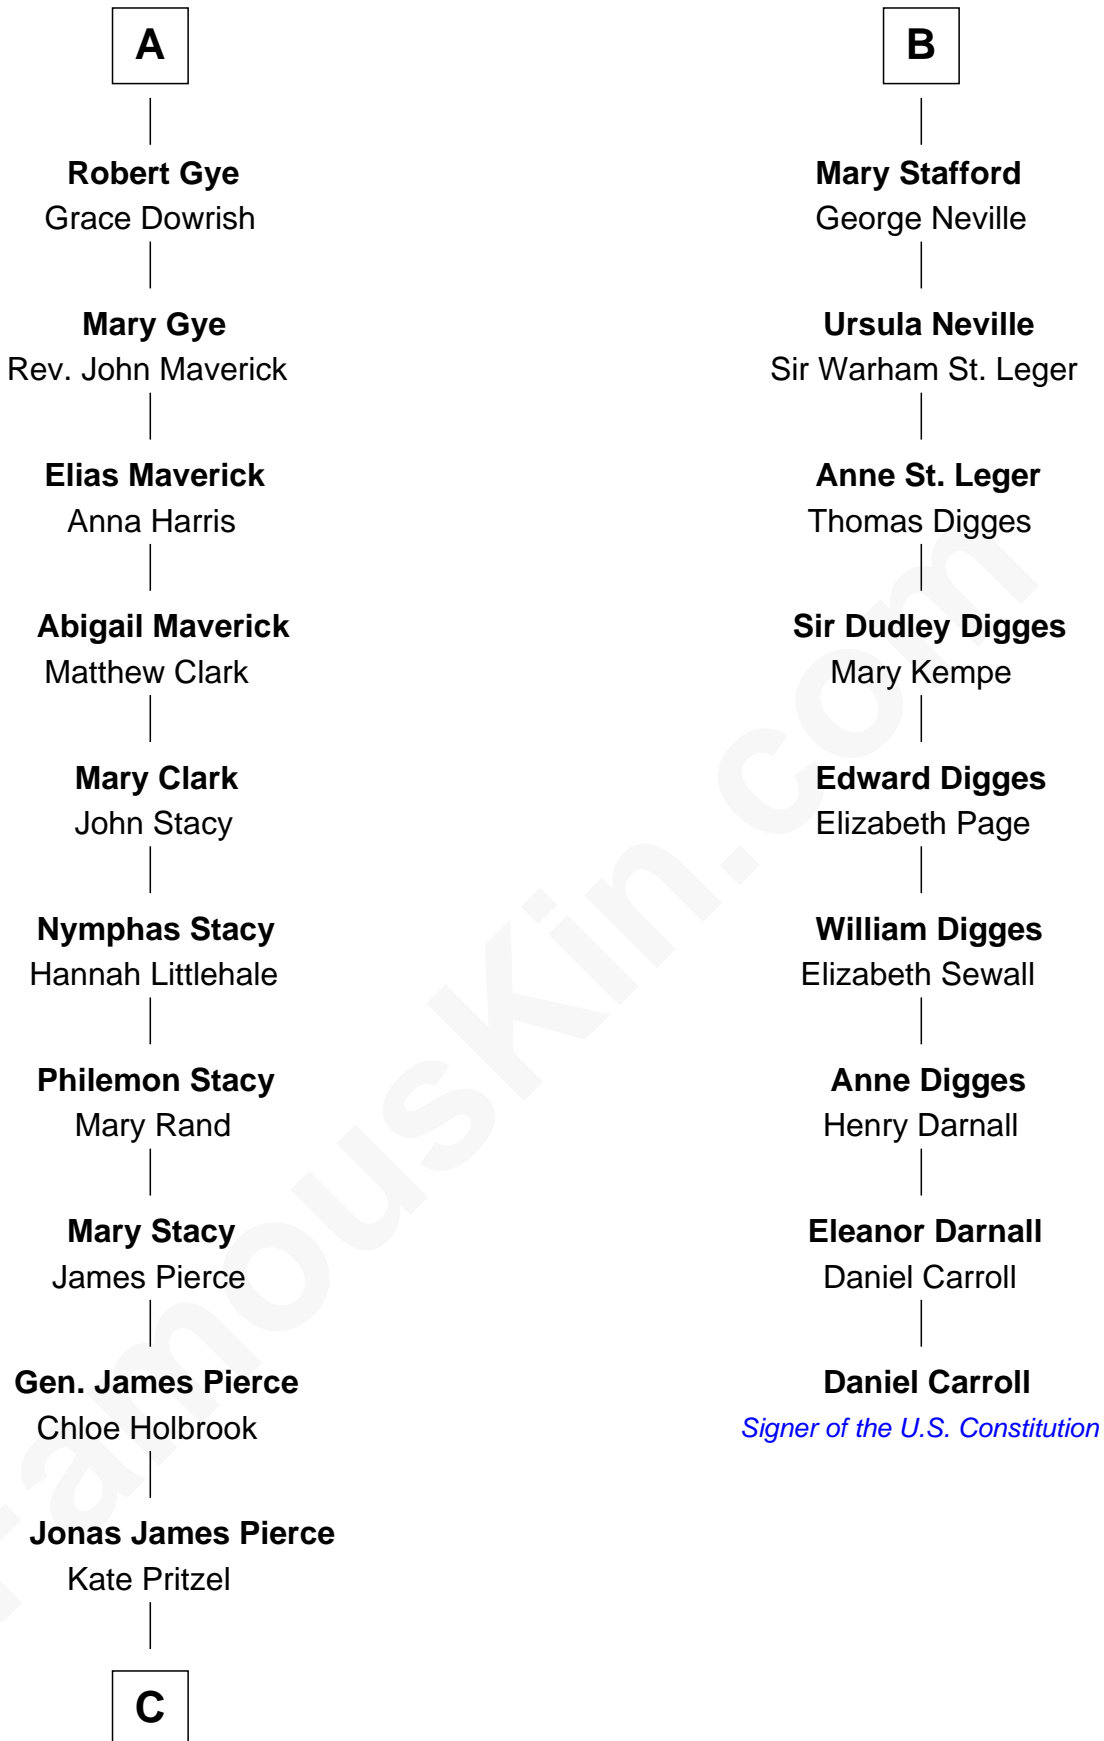

**FamousKin.com**  
**Relationship Chart of**  
**George W. Bush**  
*43rd U.S. President*

**15th cousin 5 times removed of**  
**Daniel Carroll**  
*Signer of the U.S. Constitution*

**C**

—  
**Scott Pierce**  
Mabel Marvin

—  
**Marvin Pierce**  
Pauline Robinson

—  
**Barbara Pierce**  
George Herbert Walker Bush

—  
**George W. Bush**  
*43rd U.S. President*

FamousKin.com