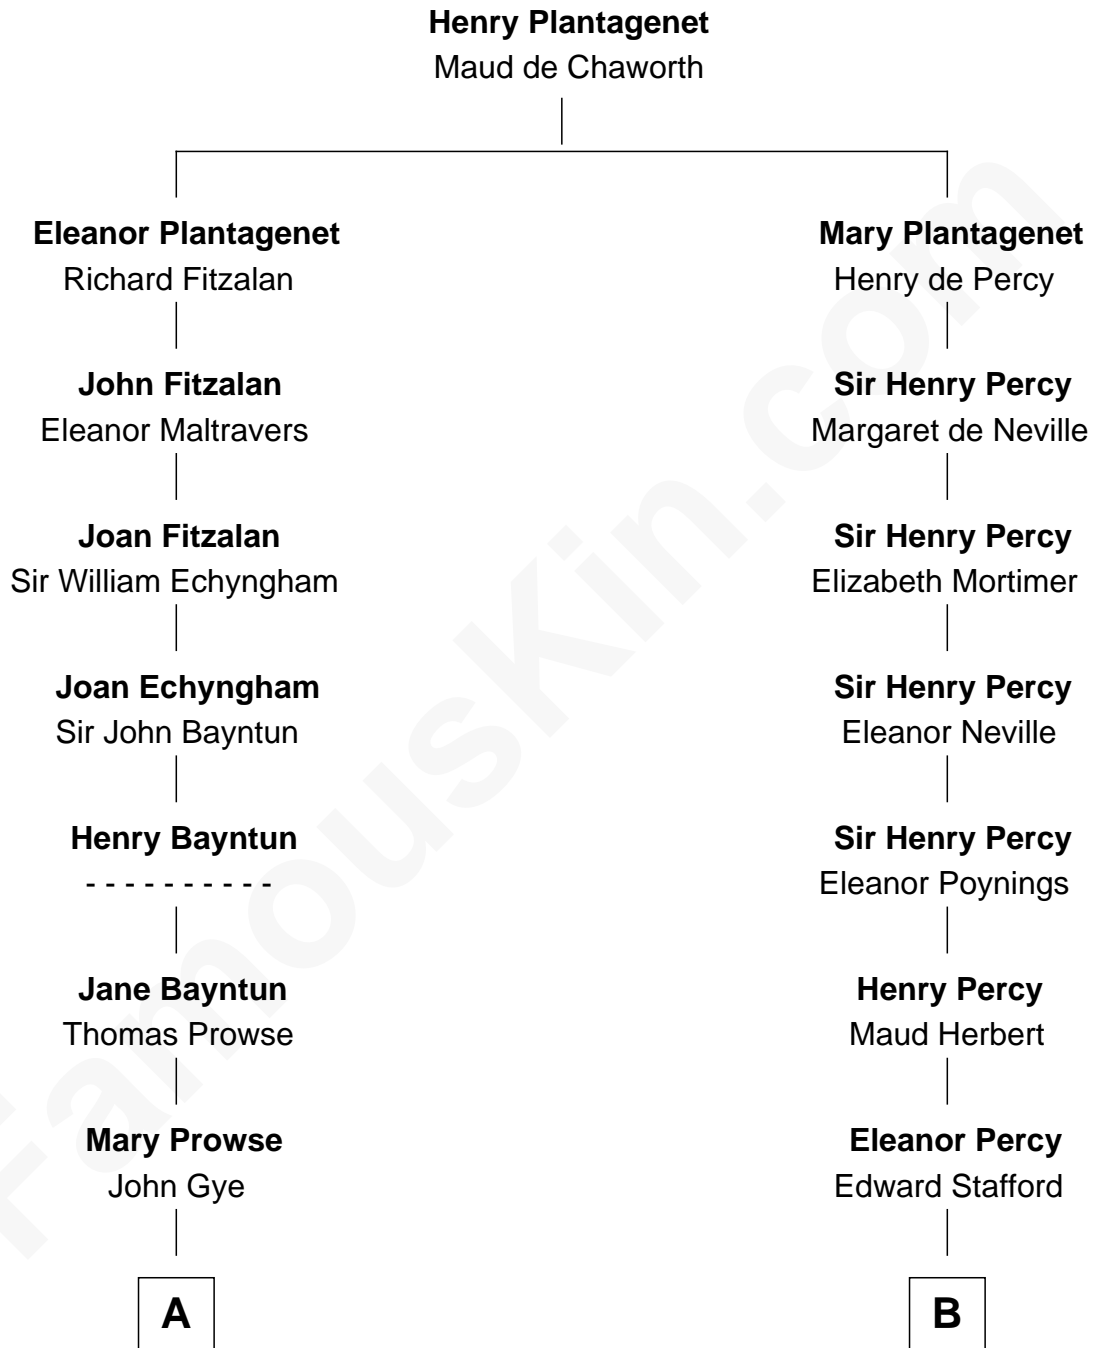

**FamousKin.com**  
**Relationship Chart of**  
**George W. Bush**  
*43rd U.S. President*

**15th cousin 5 times removed of**  
**Daniel Carroll**  
*Signer of the U.S. Constitution*

**C**

—  
**Scott Pierce**  
Mabel Marvin

—  
**Marvin Pierce**  
Pauline Robinson

—  
**Barbara Pierce**  
George Herbert Walker Bush

—  
**George W. Bush**  
*43rd U.S. President*

FamousKin.com