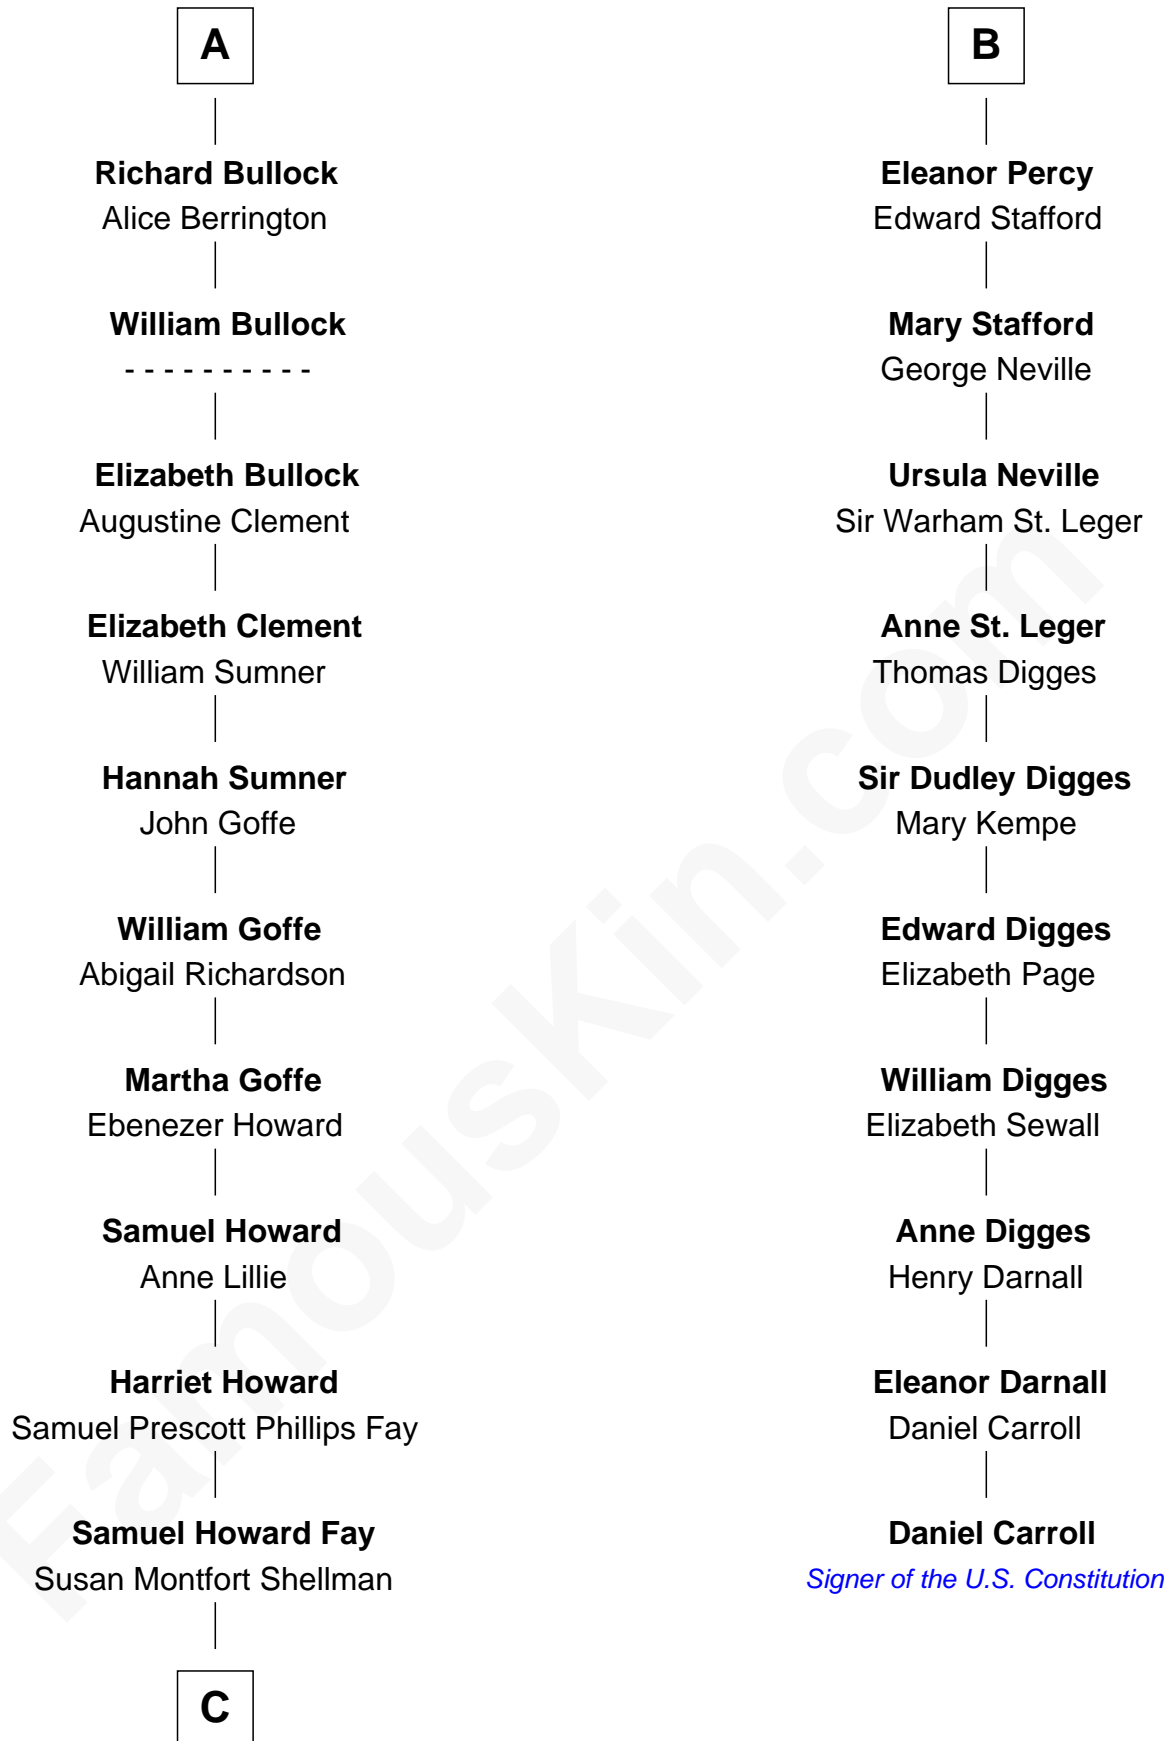

FamousKin.com
Relationship Chart of
George W. Bush
43rd U.S. President

16th cousin 5 times removed of
Daniel Carroll
Signer of the U.S. Constitution

Bartholomew de Badlesmere
 Margaret de Clare

C

Harriet Eleanor Fay
Rev. James Smith Bush

Samuel Prescott Bush
Flora Sheldon

Prescott Sheldon Bush
Dorothy Wear Walker

George Herbert Walker Bush
Barbara Pierce

George W. Bush
43rd U.S. President

FamousKin.com