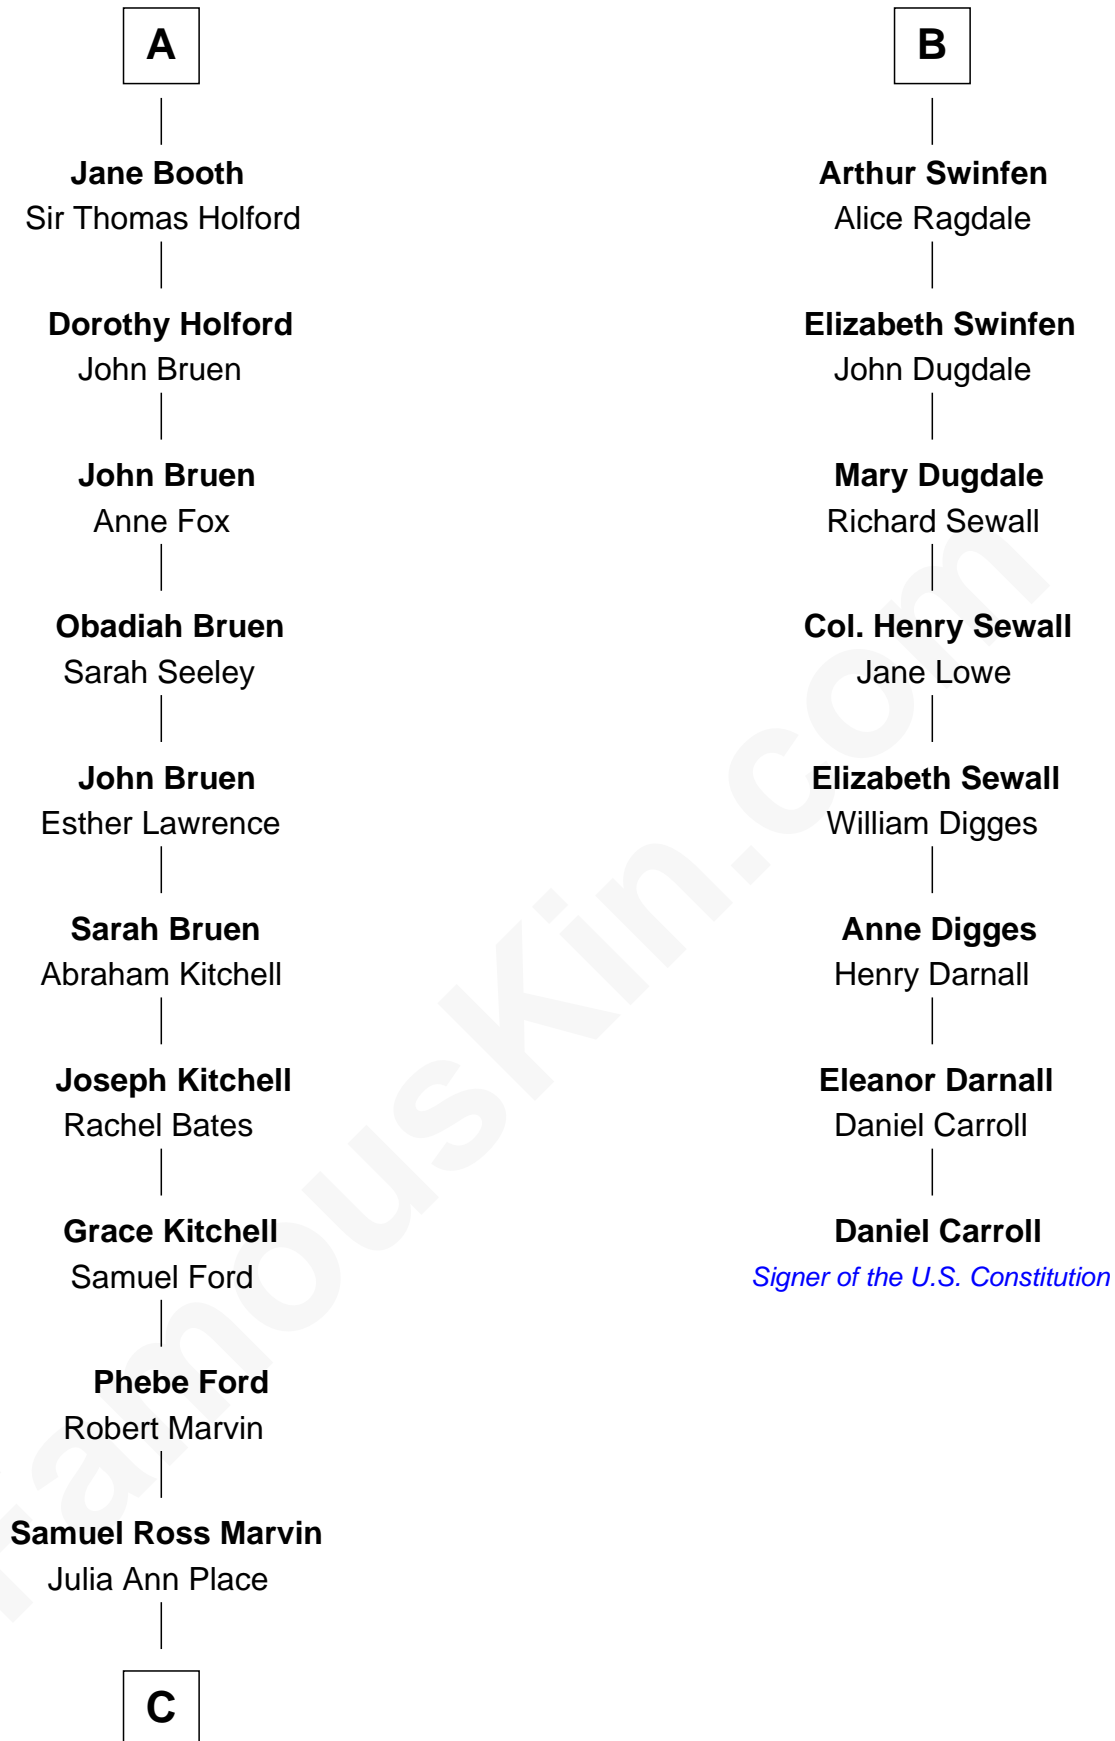

FamousKin.com Relationship Chart of

George W. Bush

43rd U.S. President

14th cousin 7 times removed of

Daniel Carroll

Signer of the U.S. Constitution

C

Jerome Place Marvin

Martha Ann Stokes

Mabel Marvin

Scott Pierce

Marvin Pierce

Pauline Robinson

Barbara Pierce

George Herbert Walker Bush

George W. Bush

43rd U.S. President

FamousKin.com