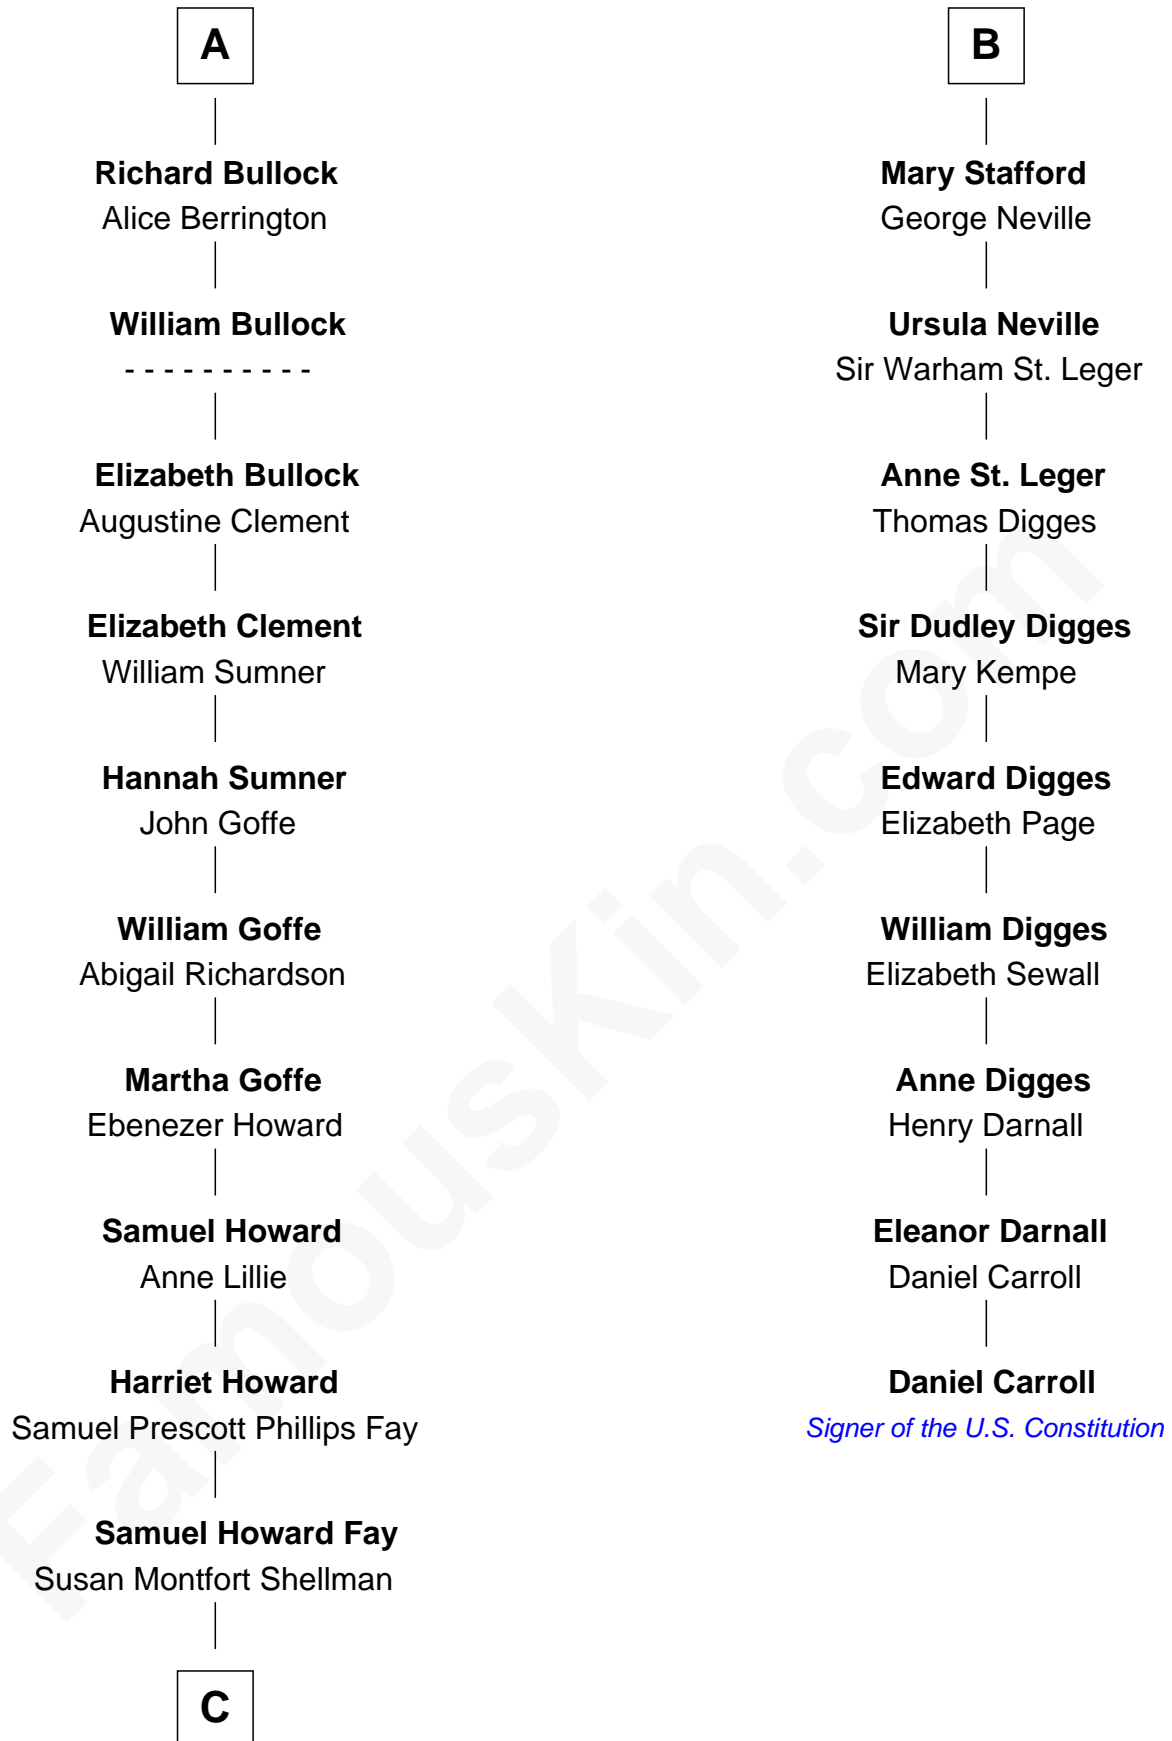

FamousKin.com Relationship Chart of

George W. Bush

43rd U.S. President

15th cousin 6 times removed of

Daniel Carroll

Signer of the U.S. Constitution

William de Montagu
Katherine de Grandison

Sibyl de Montagu
Sir Edmund Fitzalan

Philippe Fitzalan
Sir Richard Sergeaux

Alice Sergeaux
Sir Richard de Vere

Sir John de Vere
Elizabeth Howard

Joan de Vere
Sir William Norreys

Margaret Norreys
Gilbert Bullock

Thomas Bullock
Alice Kingsmill

A

Philippa de Montagu
Sir Roger de Mortimer

Edmund Mortimer
Philippa Plantagenet

Elizabeth Mortimer
Sir Henry Percy

Sir Henry Percy
Eleanor Neville

Sir Henry Percy
Eleanor Poynings

Henry Percy
Maud Herbert

Eleanor Percy
Edward Stafford

B

C

Harriet Eleanor Fay
Rev. James Smith Bush

Samuel Prescott Bush
Flora Sheldon

Prescott Sheldon Bush
Dorothy Wear Walker

George Herbert Walker Bush
Barbara Pierce

George W. Bush
43rd U.S. President

FamousKin.com