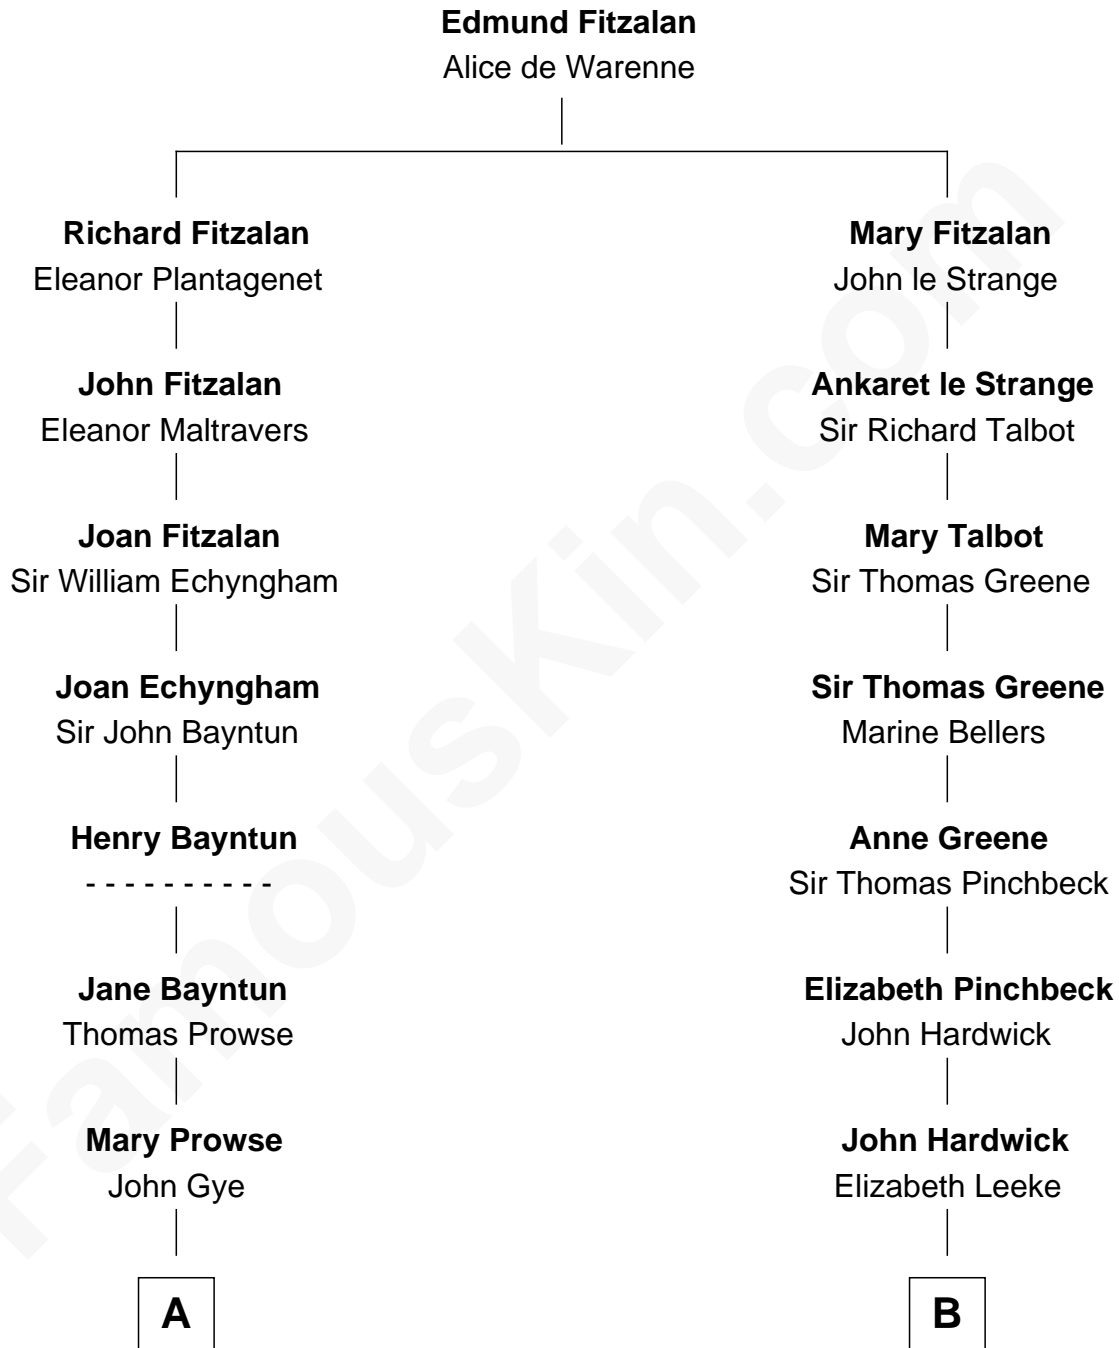

FamousKin.com
Relationship Chart of
George W. Bush
43rd U.S. President

14th cousin 6 times removed of
Daniel Carroll
Signer of the U.S. Constitution

C

—
Scott Pierce
Mabel Marvin

—
Marvin Pierce
Pauline Robinson

—
Barbara Pierce
George Herbert Walker Bush

—
George W. Bush
43rd U.S. President

FamousKin.com