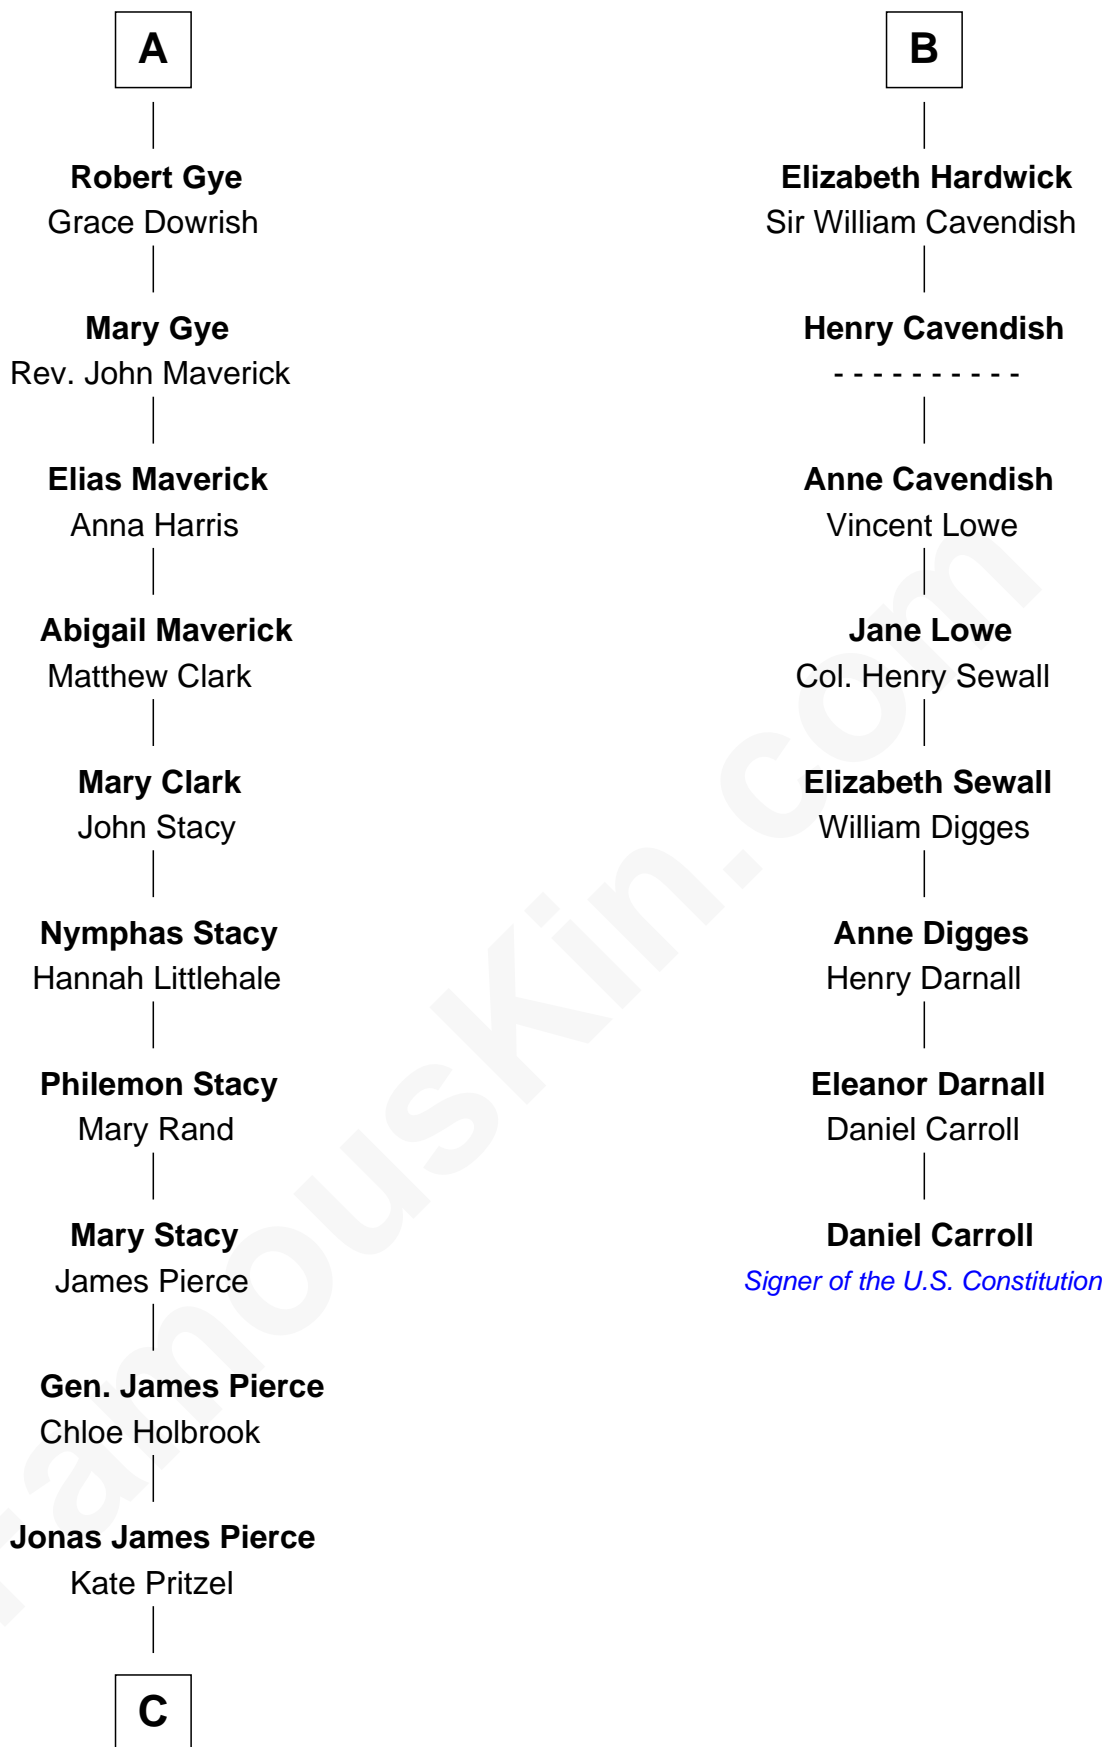

FamousKin.com
Relationship Chart of
George W. Bush
43rd U.S. President

14th cousin 6 times removed of
Daniel Carroll
Signer of the U.S. Constitution

C

—
Scott Pierce
Mabel Marvin

—
Marvin Pierce
Pauline Robinson

—
Barbara Pierce
George Herbert Walker Bush

—
George W. Bush
43rd U.S. President

FamousKin.com