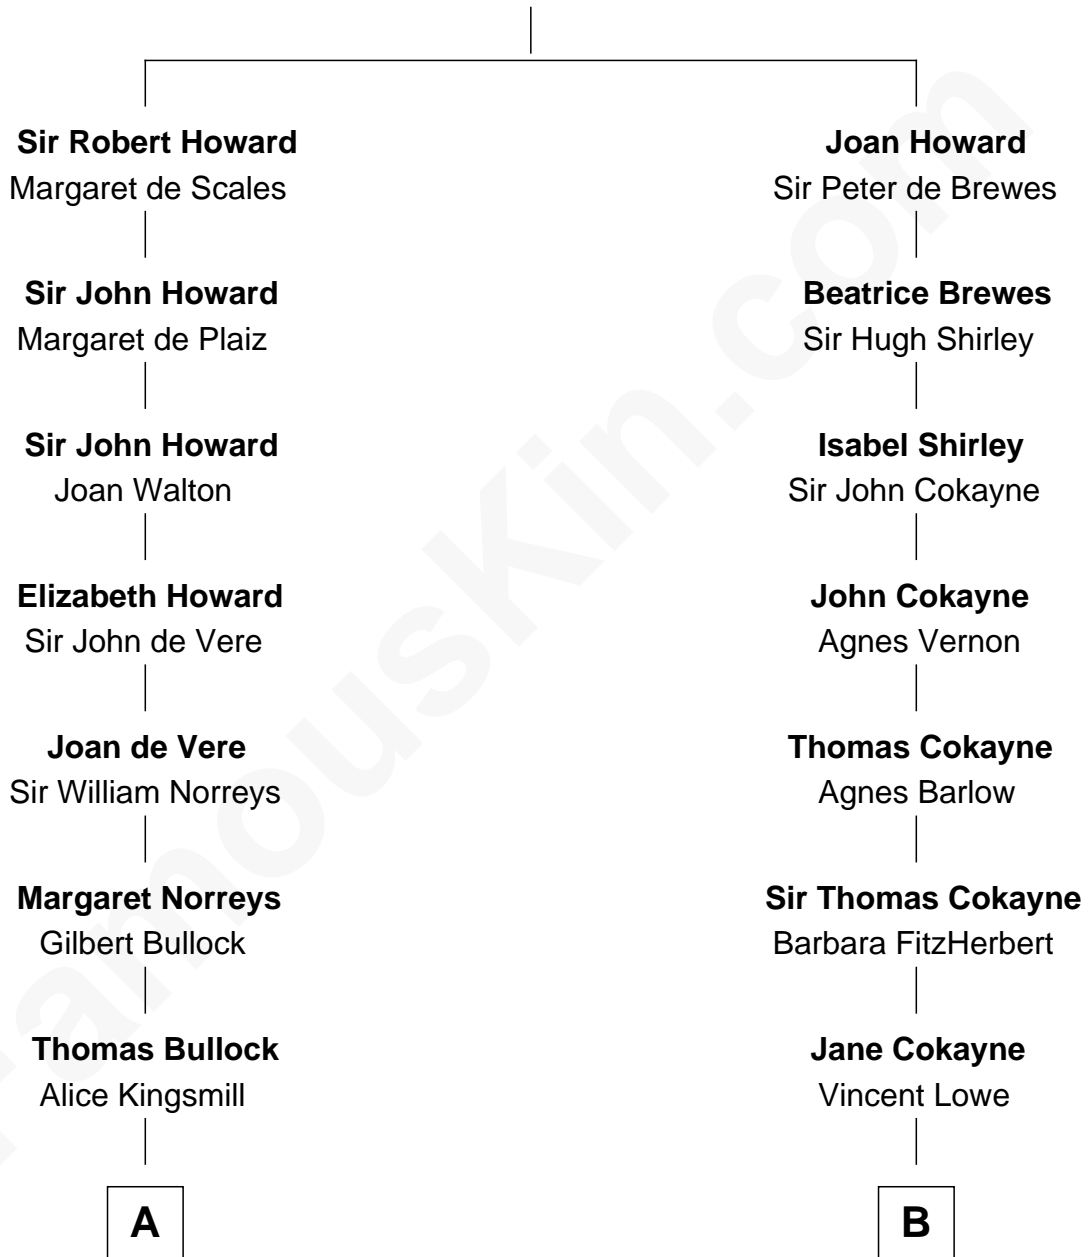

FamousKin.com
Relationship Chart of
George W. Bush
43rd U.S. President

14th cousin 7 times removed of
Daniel Carroll
Signer of the U.S. Constitution

Sir John Howard
 Alice de Bois

C

Harriet Eleanor Fay
Rev. James Smith Bush

Samuel Prescott Bush
Flora Sheldon

Prescott Sheldon Bush
Dorothy Wear Walker

George Herbert Walker Bush
Barbara Pierce

George W. Bush
43rd U.S. President

FamousKin.com