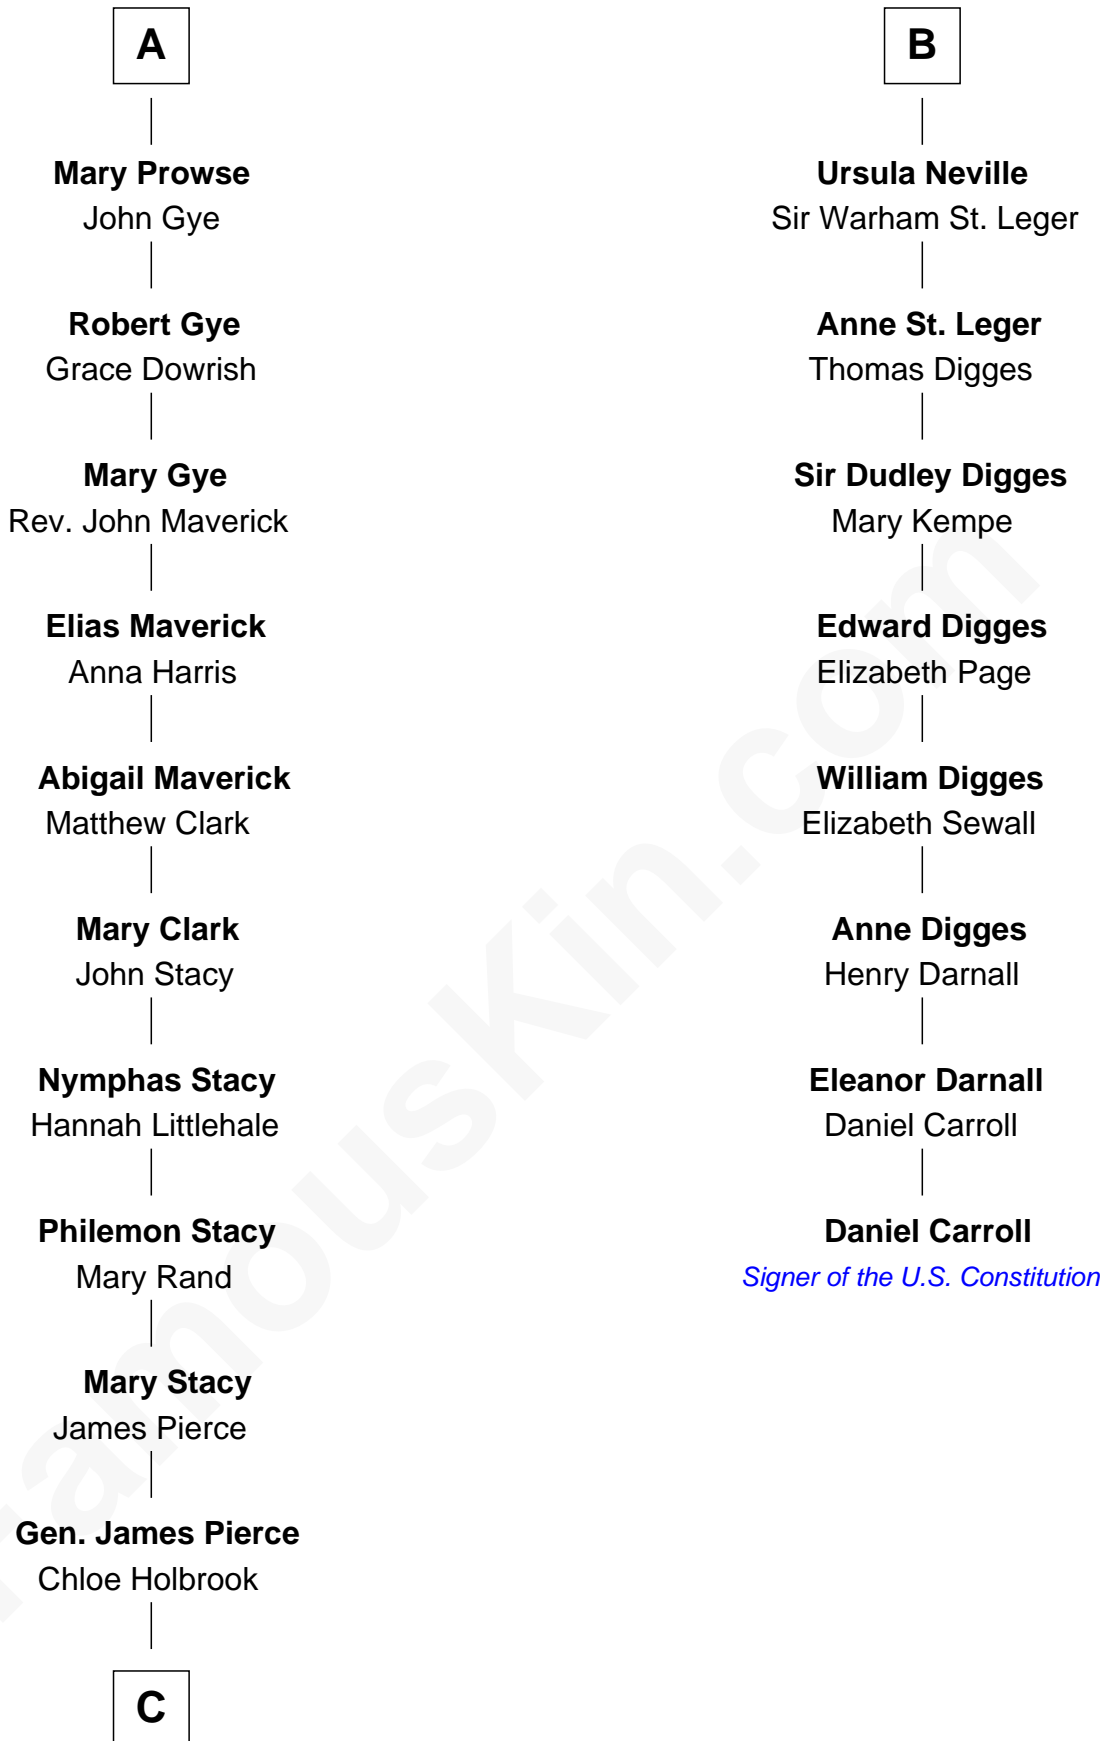

FamousKin.com Relationship Chart of

George W. Bush

43rd U.S. President

14th cousin 7 times removed of

Daniel Carroll

Signer of the U.S. Constitution

Sir Maurice de Berkeley

Eve la Zouche

Katherine de Clyvedon

Sir John Berkeley

Elizabeth Betteshorne

Eleanor Berkeley

Sir Richard Poynings

Eleanor Poynings

Sir Henry Percy

Henry Percy

Maud Herbert

Eleanor Percy

Edward Stafford

Mary Stafford

George Neville

B

C

Jonas James Pierce

Kate Pritzel

Scott Pierce

Mabel Marvin

Marvin Pierce

Pauline Robinson

Barbara Pierce

George Herbert Walker Bush

George W. Bush