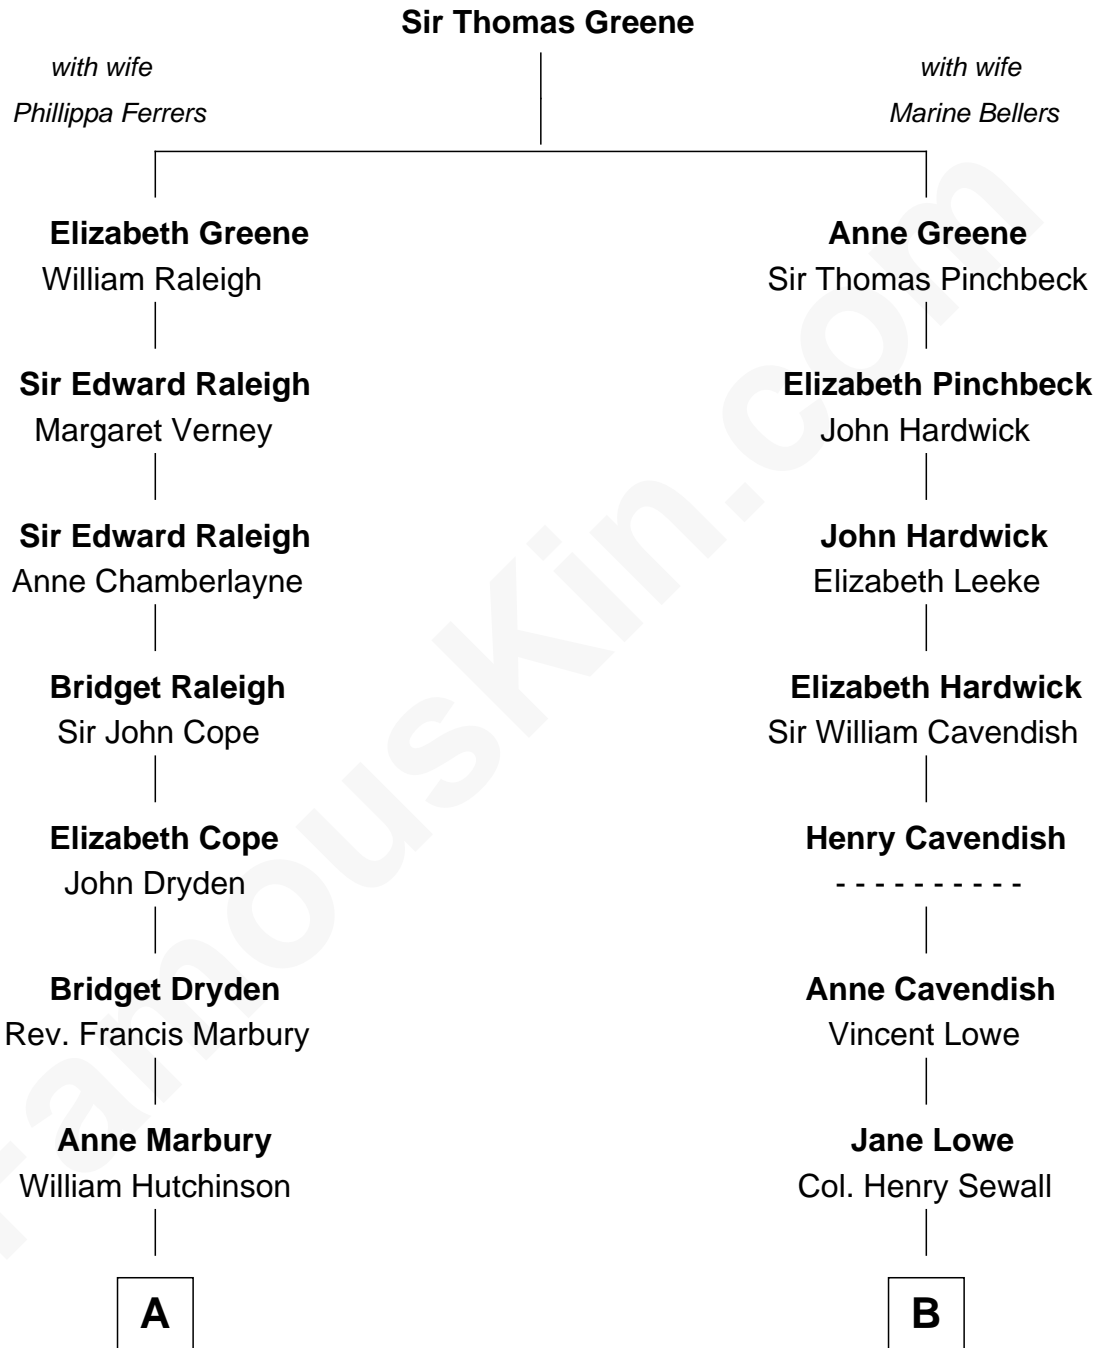

FamousKin.com
Relationship Chart of
George W. Bush
43rd U.S. President

10th cousin 9 times removed of
Daniel Carroll
Signer of the U.S. Constitution

C

—
Prescott Sheldon Bush

Dorothy Wear Walker

—
George Herbert Walker Bush

Barbara Pierce

—
George W. Bush

43rd U.S. President

FamousKin.com