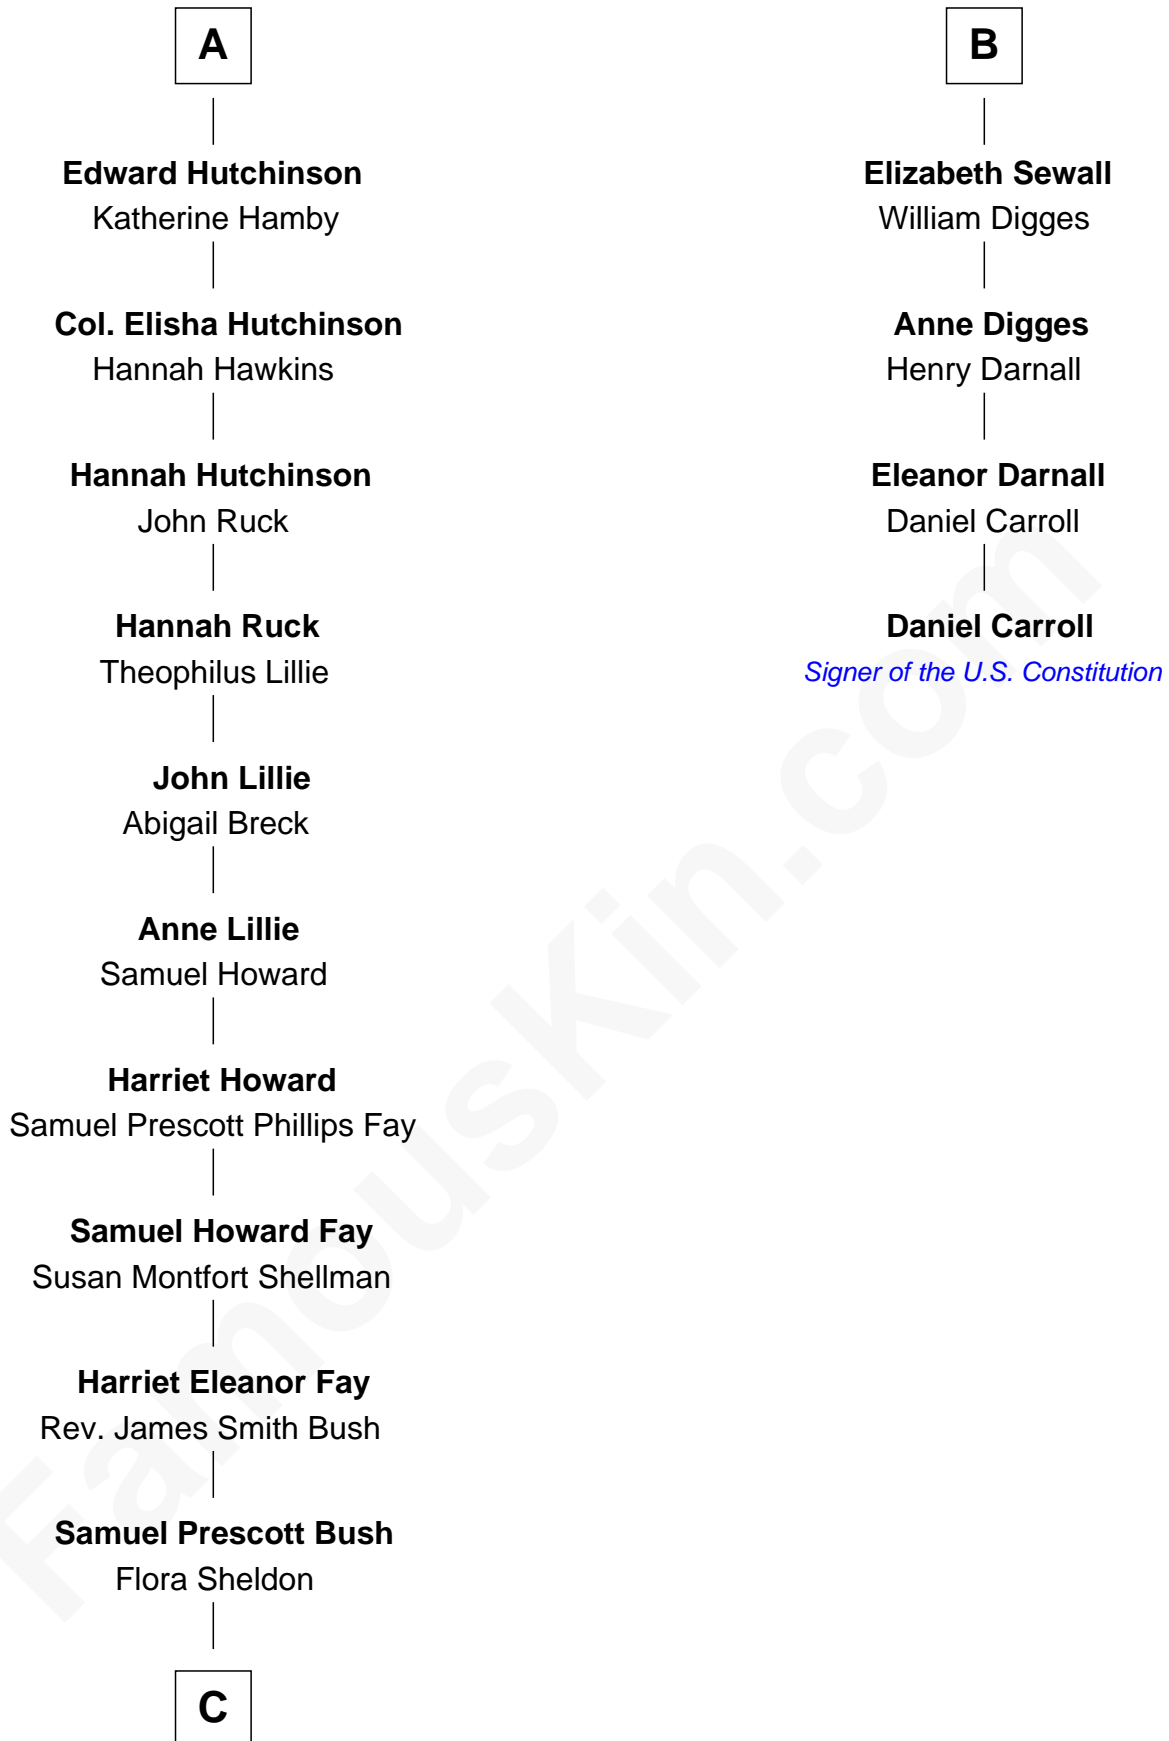

FamousKin.com
Relationship Chart of
George W. Bush
43rd U.S. President

10th cousin 9 times removed of
Daniel Carroll
Signer of the U.S. Constitution

C

—
Prescott Sheldon Bush

Dorothy Wear Walker

—
George Herbert Walker Bush

Barbara Pierce

—
George W. Bush

43rd U.S. President

FamousKin.com