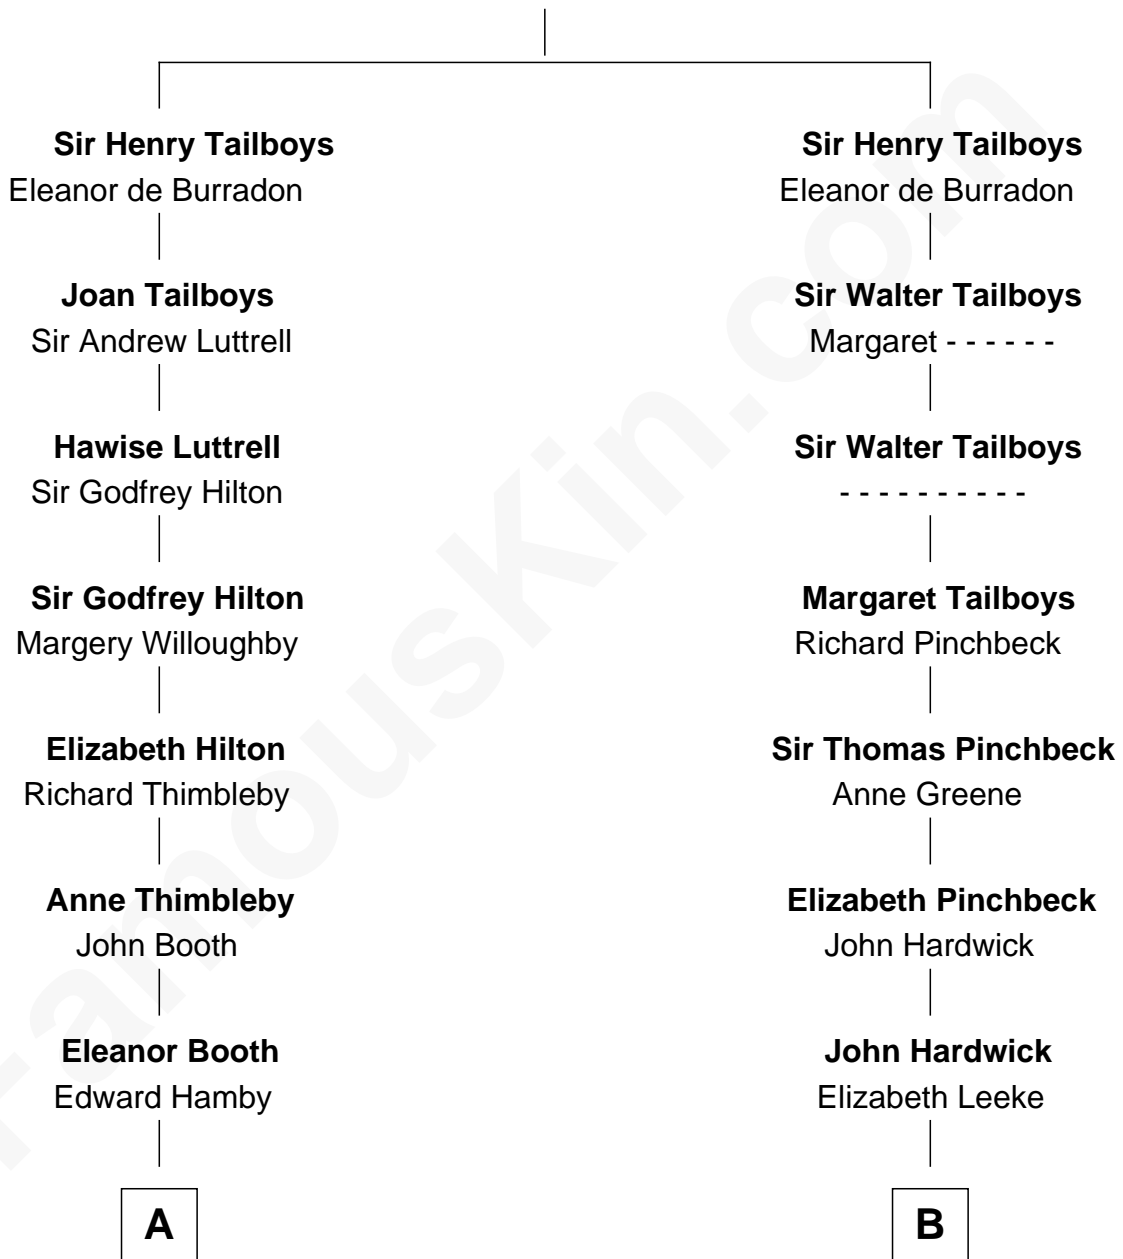

FamousKin.com
Relationship Chart of
George W. Bush
43rd U.S. President

14th cousin 7 times removed of
John Carroll
Founder of Georgetown University

William Tailboys

C

Harriet Eleanor Fay
Rev. James Smith Bush

Samuel Prescott Bush
Flora Sheldon

Prescott Sheldon Bush
Dorothy Wear Walker

George Herbert Walker Bush
Barbara Pierce

George W. Bush
43rd U.S. President

FamousKin.com