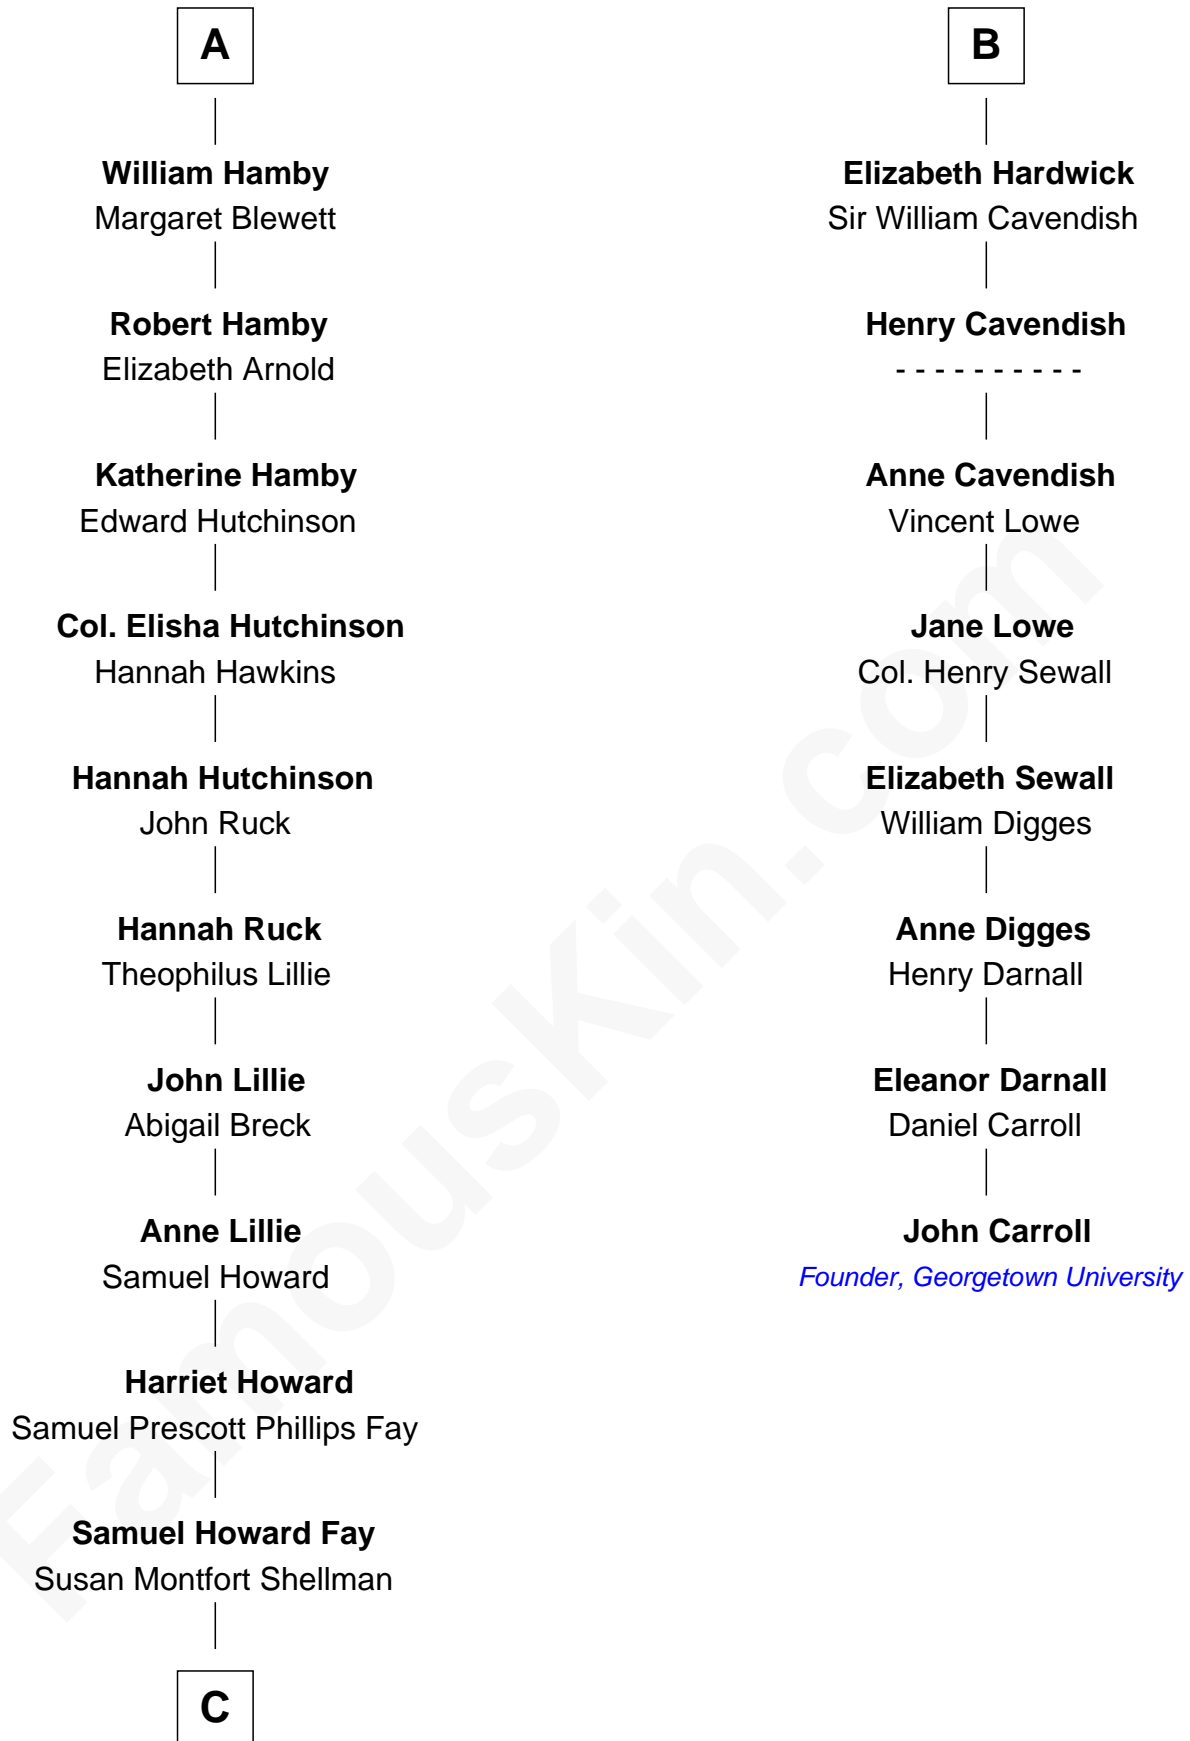

FamousKin.com
Relationship Chart of
George W. Bush
43rd U.S. President

14th cousin 7 times removed of
John Carroll
Founder of Georgetown University

William Tailboys

C

Harriet Eleanor Fay
Rev. James Smith Bush

Samuel Prescott Bush
Flora Sheldon

Prescott Sheldon Bush
Dorothy Wear Walker

George Herbert Walker Bush
Barbara Pierce

George W. Bush
43rd U.S. President

FamousKin.com