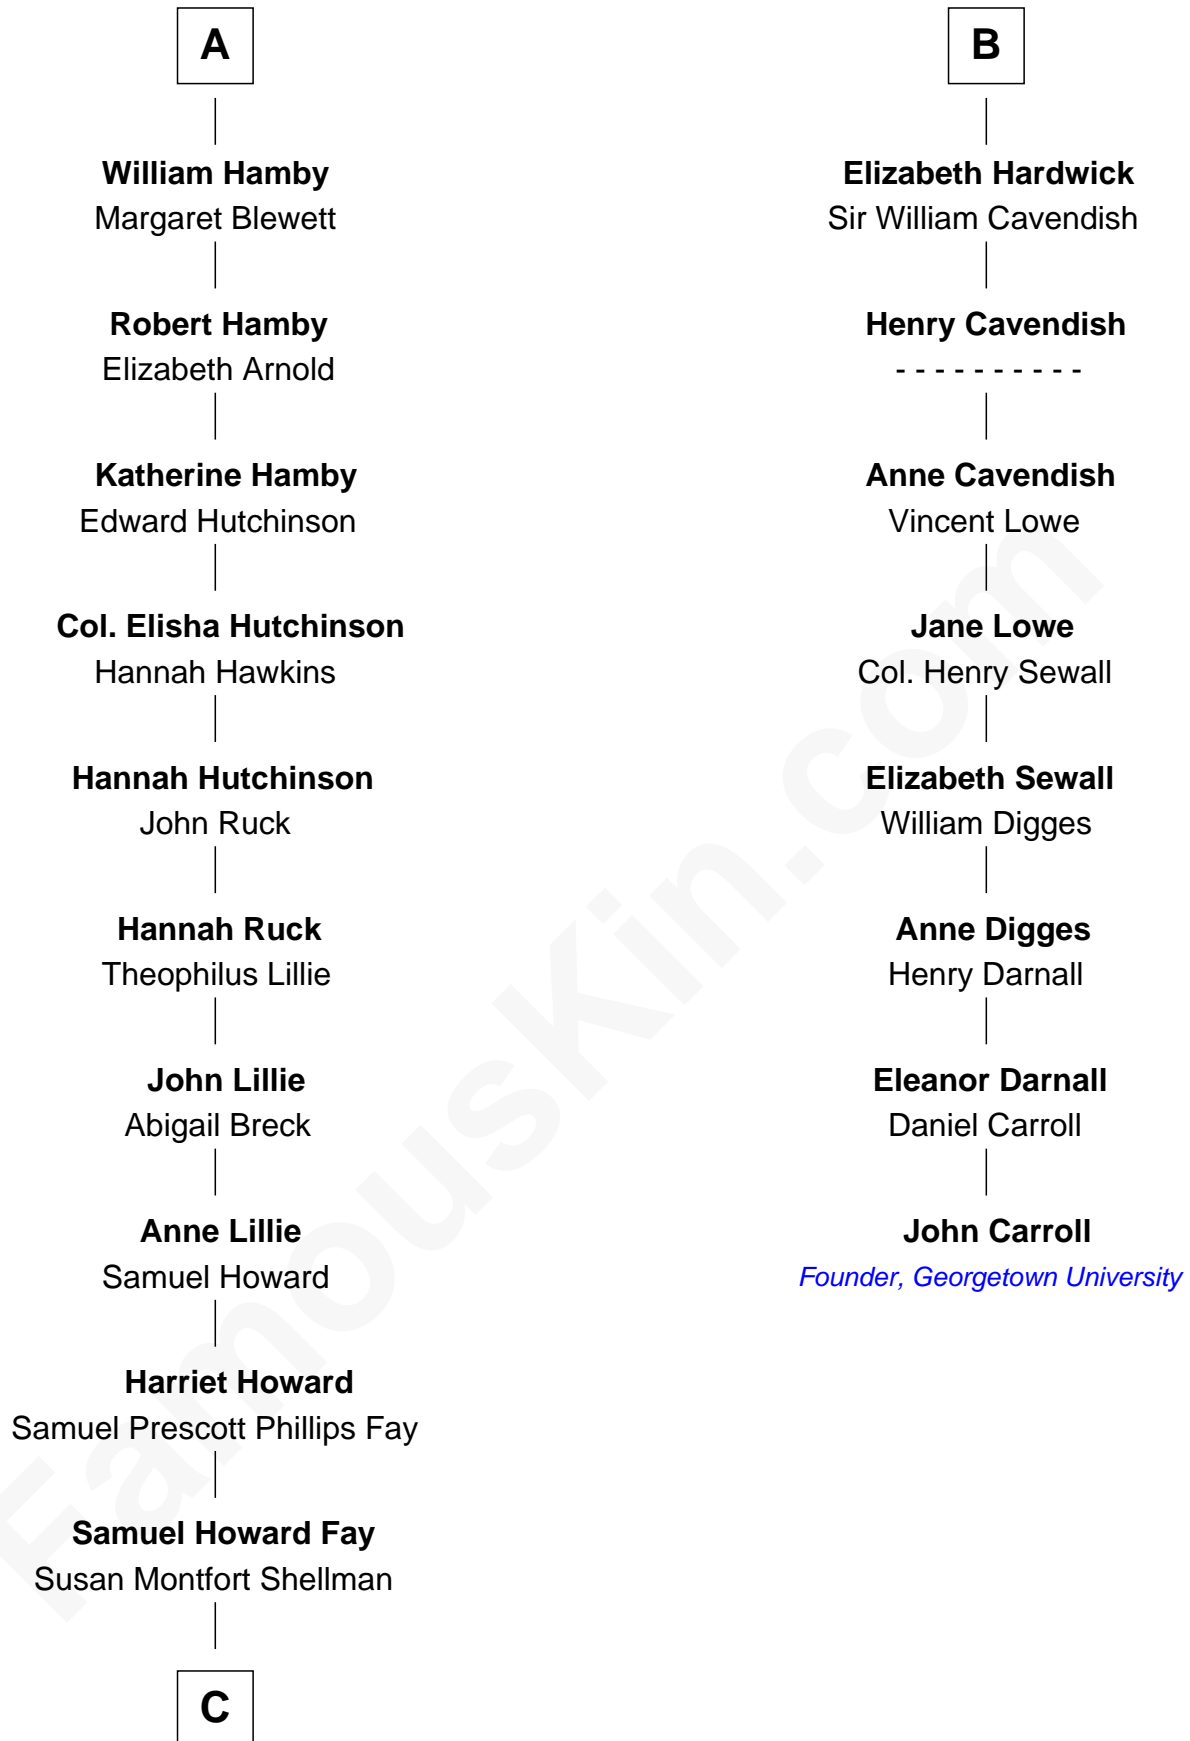

FamousKin.com Relationship Chart of

George W. Bush

43rd U.S. President

14th cousin 7 times removed of

John Carroll

Founder of Georgetown University

Sir Gilbert de Burradon

Elizabeth de Umfreville

C

—
Harriet Eleanor Fay
Rev. James Smith Bush

—
Samuel Prescott Bush
Flora Sheldon

—
Prescott Sheldon Bush
Dorothy Wear Walker

—
George Herbert Walker Bush
Barbara Pierce

—
George W. Bush
43rd U.S. President