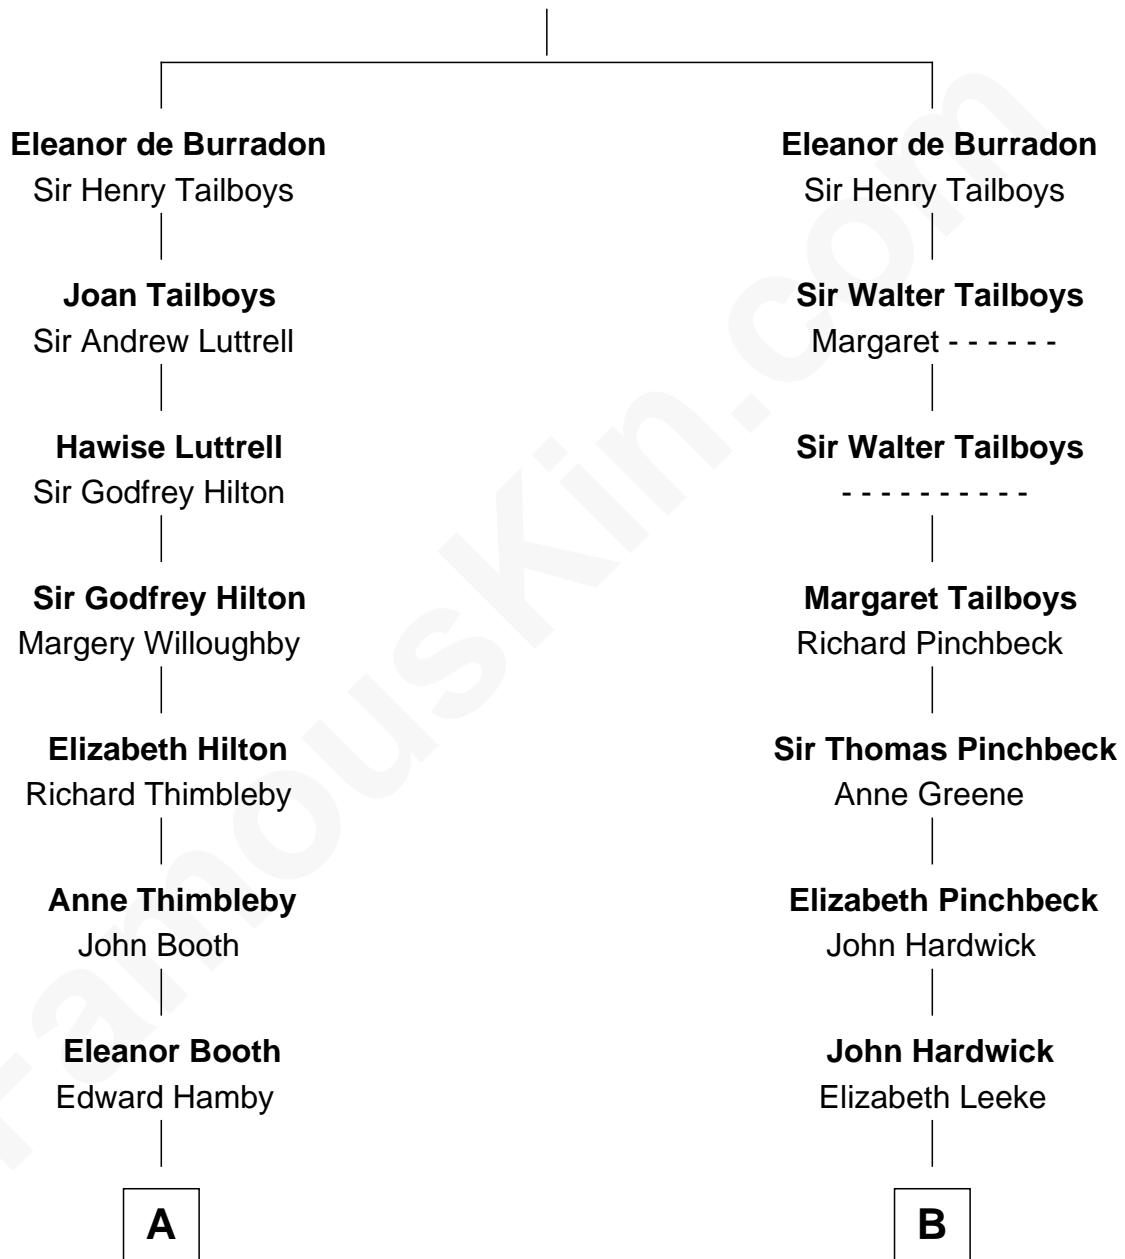

FamousKin.com Relationship Chart of

George W. Bush

43rd U.S. President

14th cousin 7 times removed of

John Carroll

Founder of Georgetown University

Sir Gilbert de Burradon

Elizabeth de Umfreville

C

—
Harriet Eleanor Fay
Rev. James Smith Bush

—
Samuel Prescott Bush
Flora Sheldon

—
Prescott Sheldon Bush
Dorothy Wear Walker

—
George Herbert Walker Bush
Barbara Pierce

—
George W. Bush
43rd U.S. President