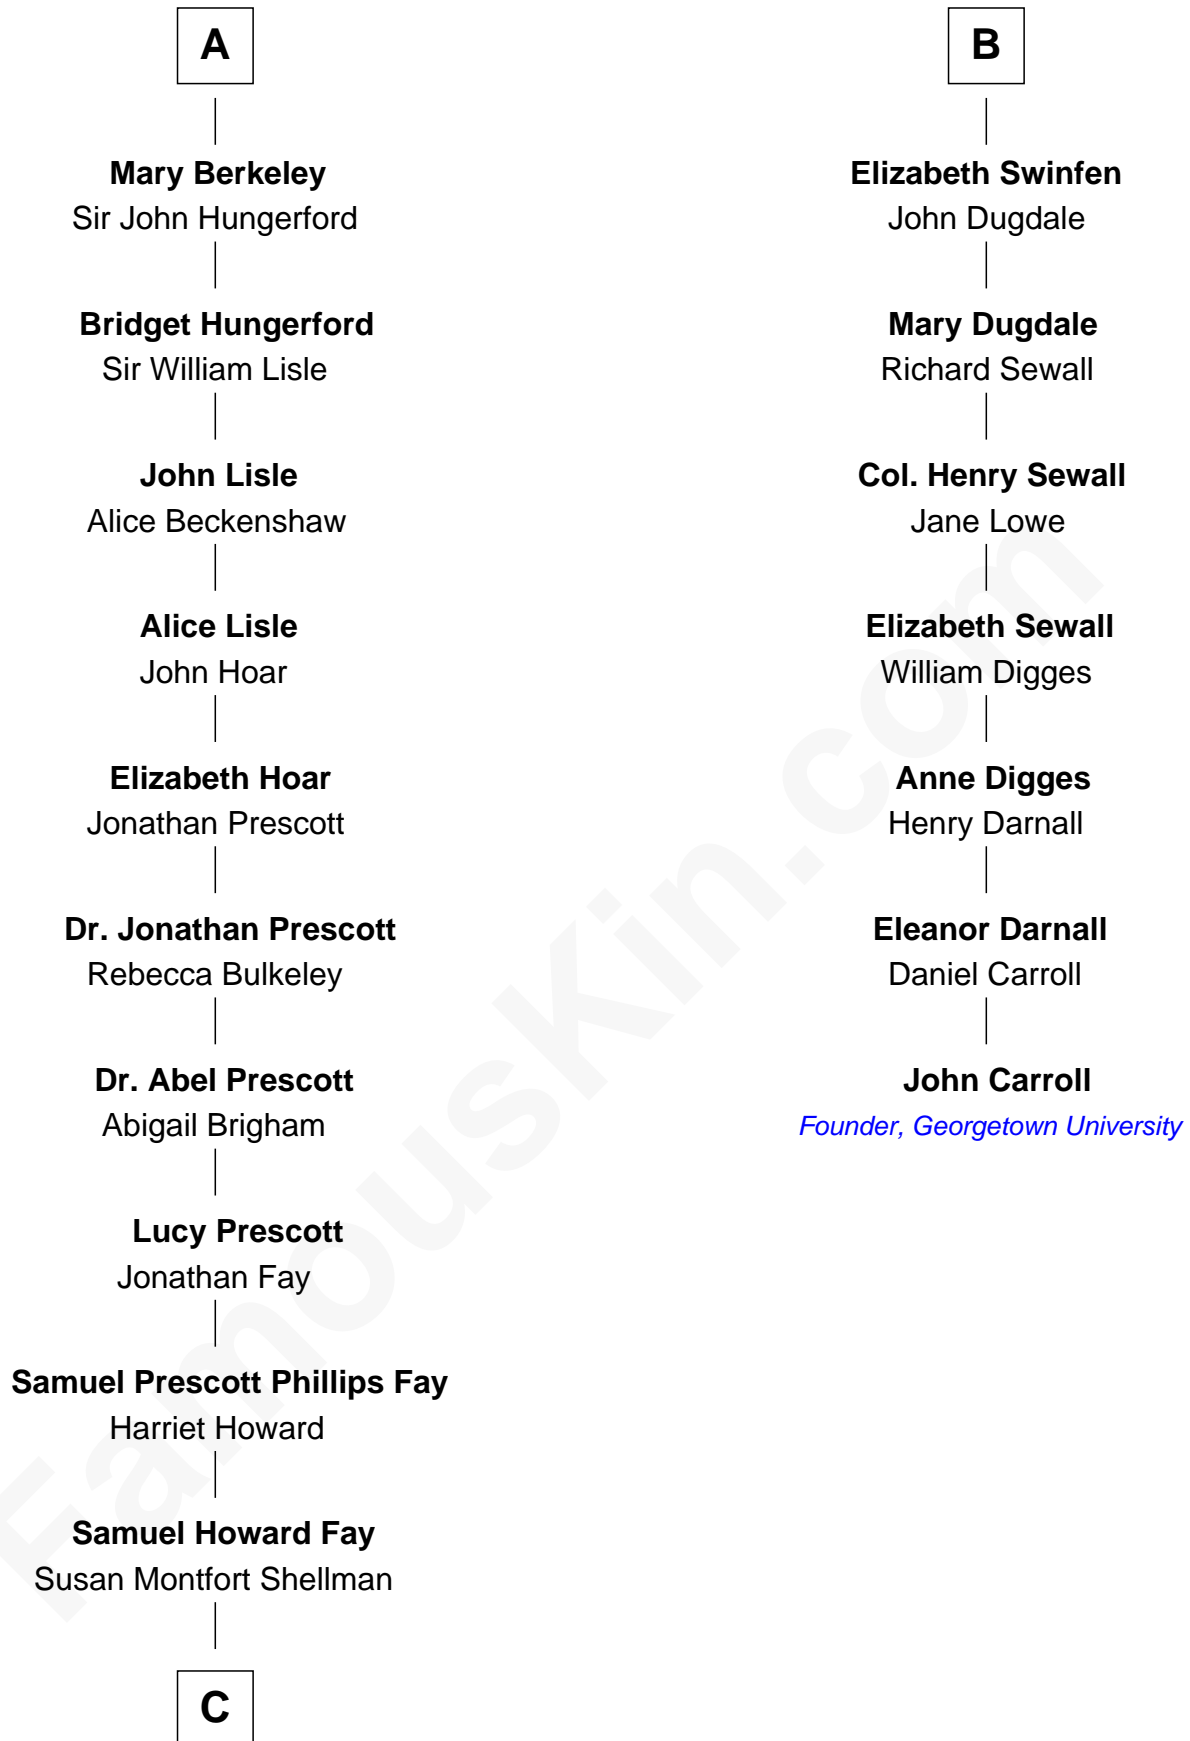

FamousKin.com
Relationship Chart of
George W. Bush
43rd U.S. President

13th cousin 8 times removed of
John Carroll
Founder of Georgetown University

C

—
Harriet Eleanor Fay
Rev. James Smith Bush

—
Samuel Prescott Bush
Flora Sheldon

—
Prescott Sheldon Bush
Dorothy Wear Walker

—
George Herbert Walker Bush
Barbara Pierce

—
George W. Bush
43rd U.S. President

FamousKin.com