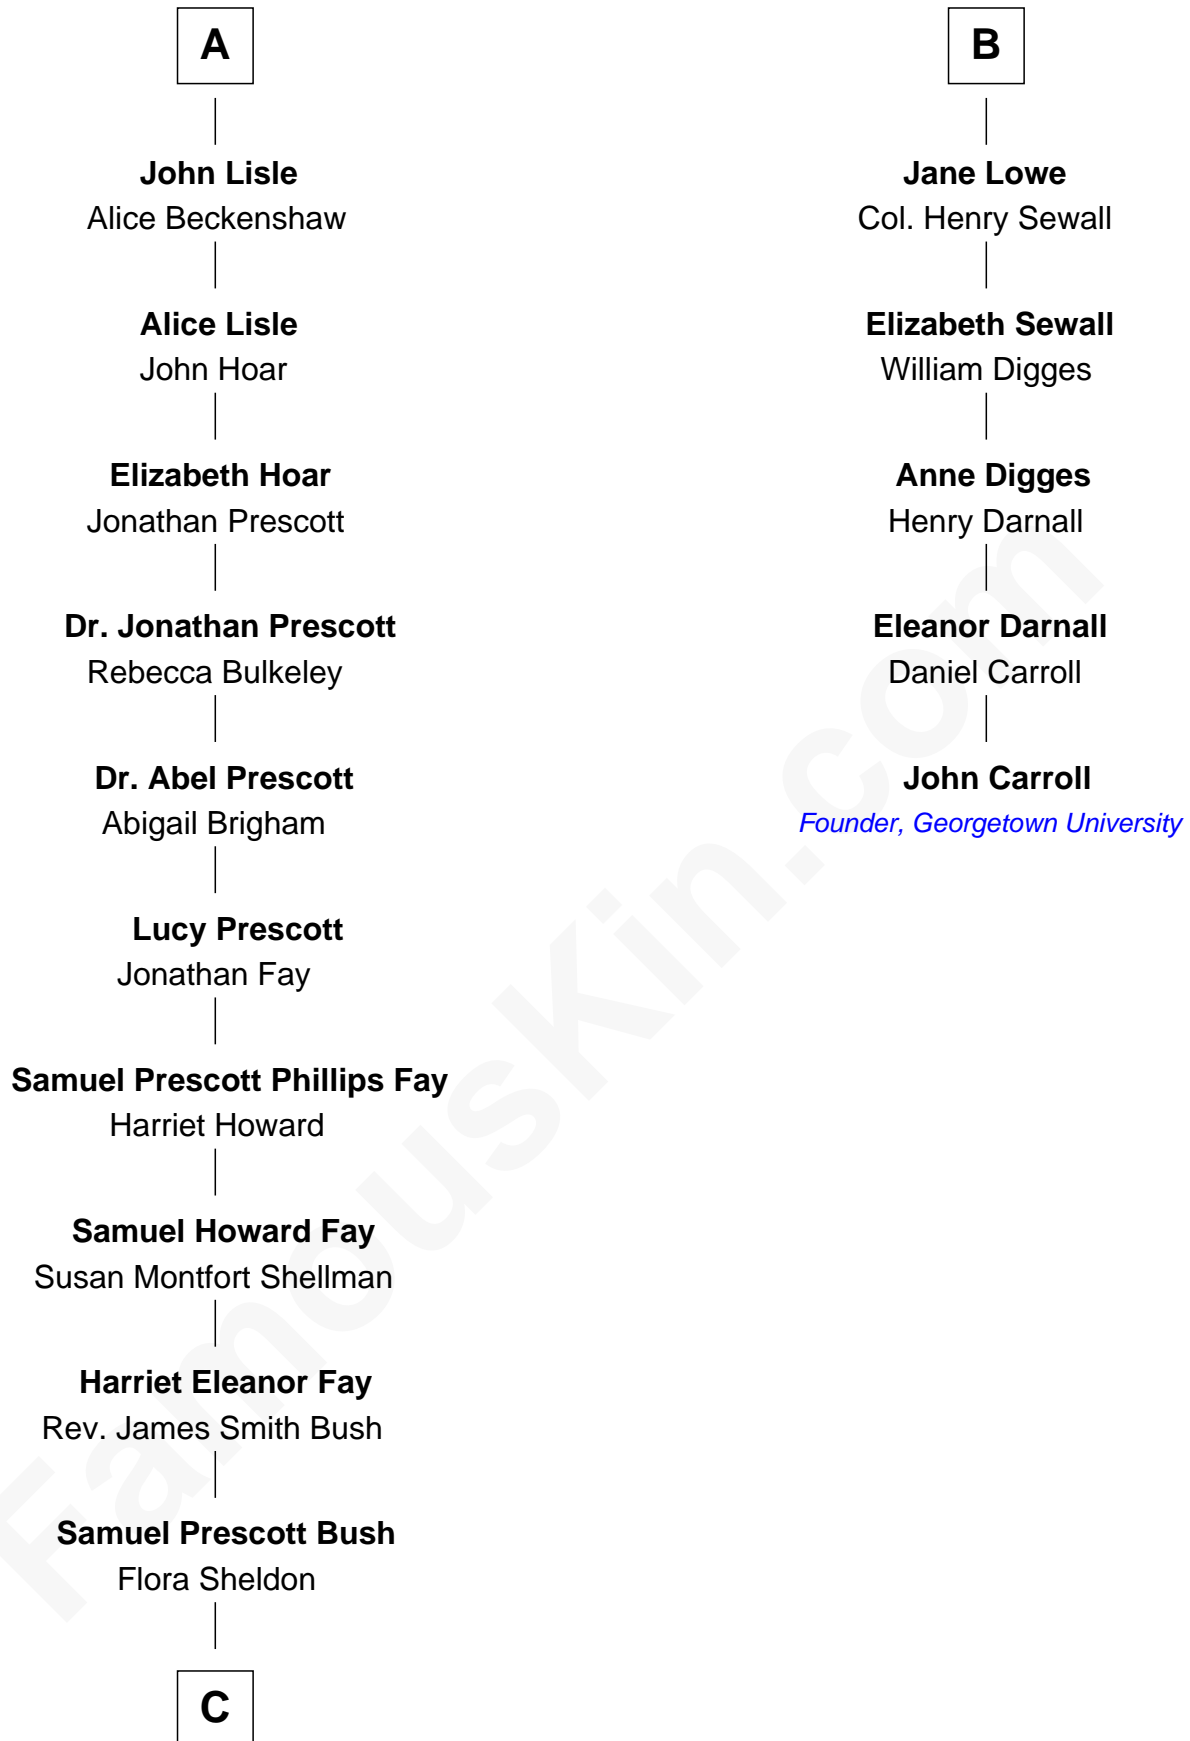

FamousKin.com
Relationship Chart of
George W. Bush
43rd U.S. President

11th cousin 8 times removed of
John Carroll
Founder of Georgetown University

Sir Thomas Aylesbury
 Katherine Pabenham

C

—
Prescott Sheldon Bush

Dorothy Wear Walker

—
George Herbert Walker Bush

Barbara Pierce

—
George W. Bush

43rd U.S. President

FamousKin.com