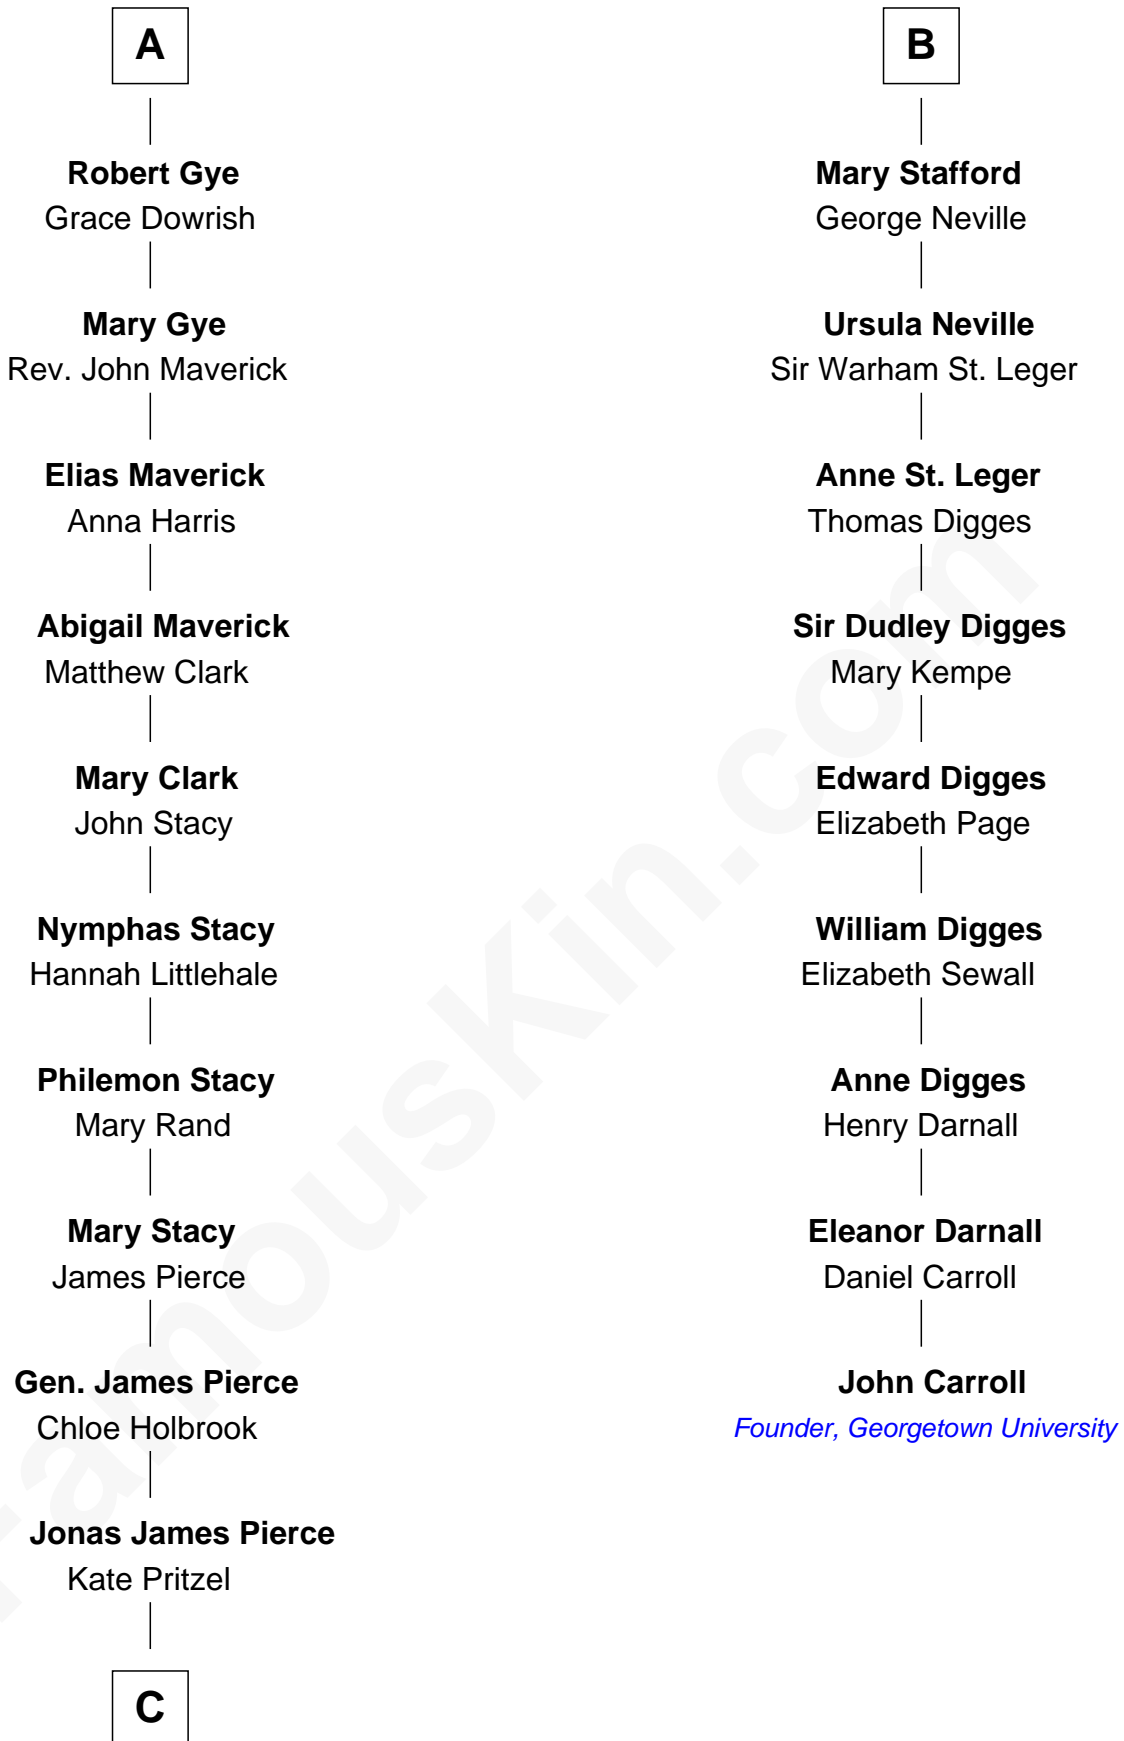

FamousKin.com Relationship Chart of

George W. Bush

43rd U.S. President

15th cousin 5 times removed of

John Carroll

Founder of Georgetown University

Henry Plantagenet

Maud de Chaworth

C

—
Scott Pierce
Mabel Marvin

—
Marvin Pierce
Pauline Robinson

—
Barbara Pierce
George Herbert Walker Bush

—
George W. Bush
43rd U.S. President

FamousKin.com