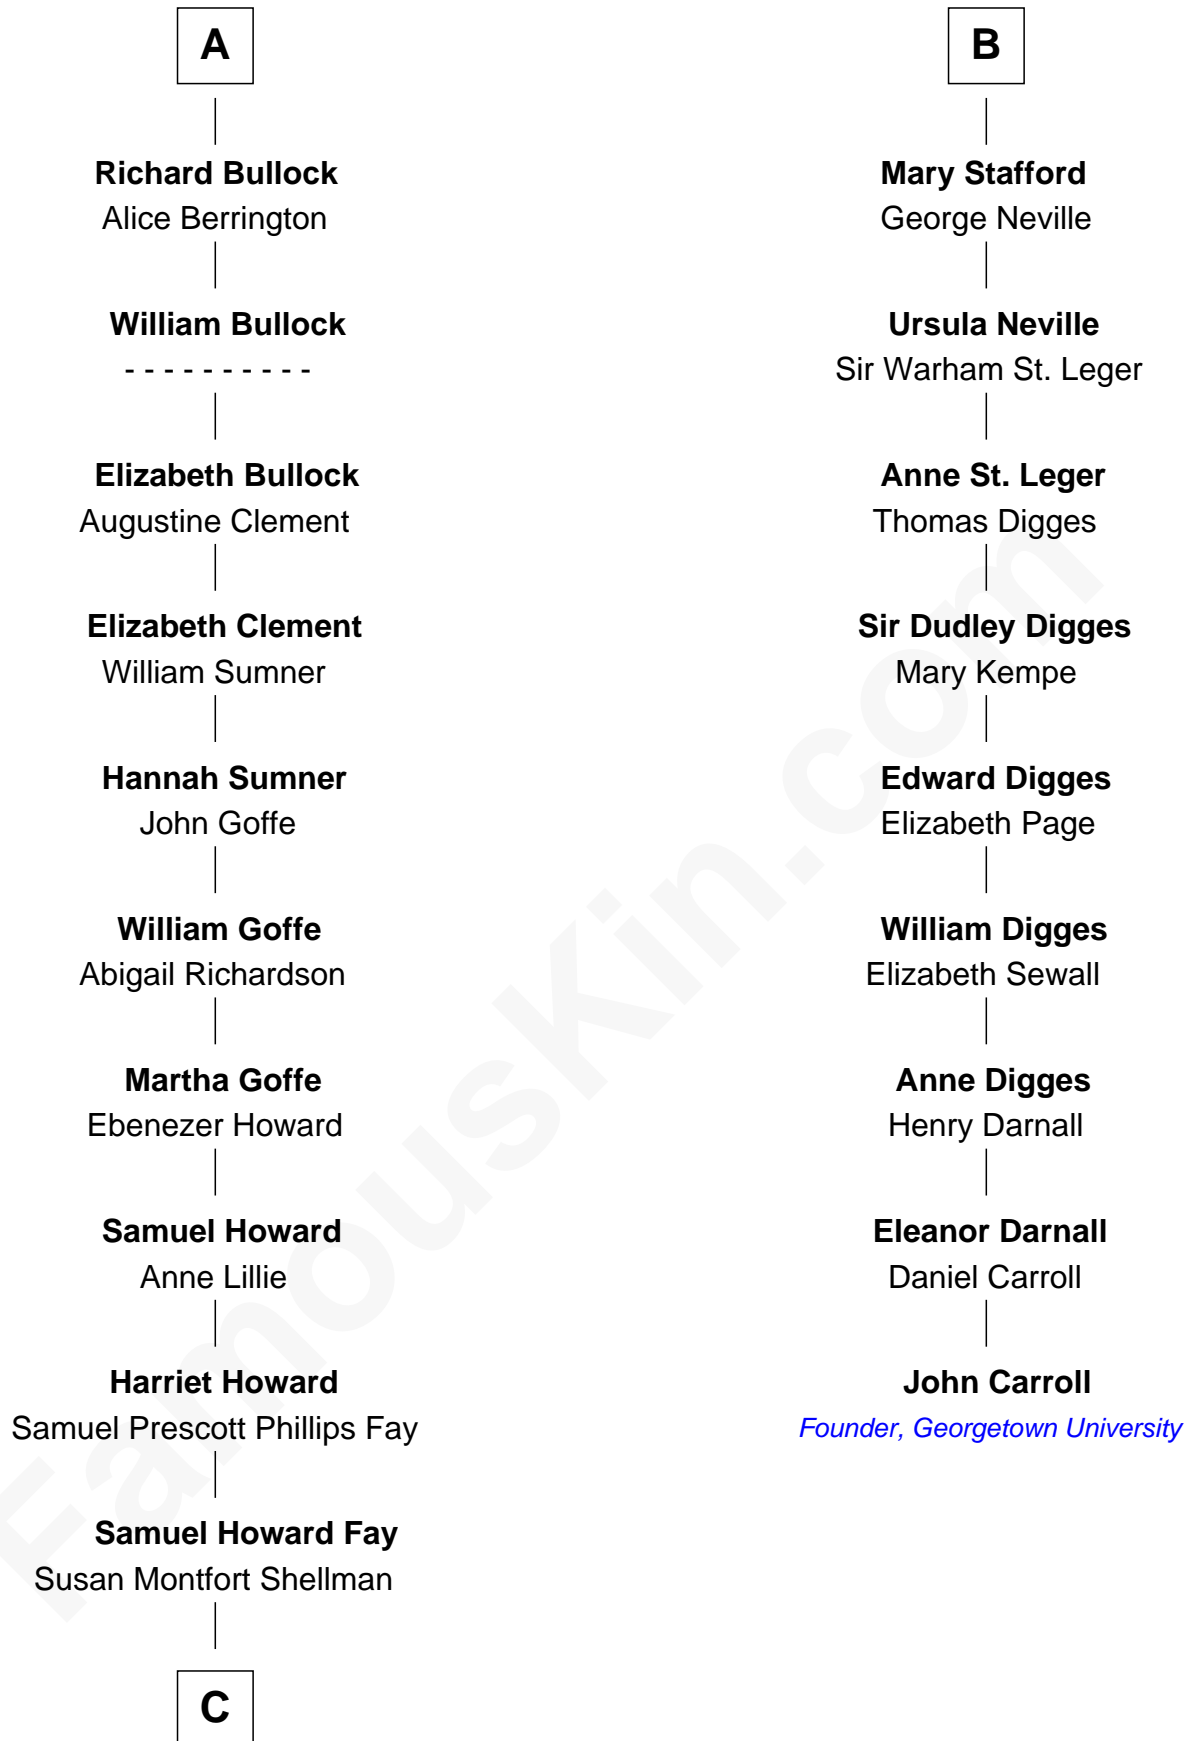

FamousKin.com
Relationship Chart of
George W. Bush
43rd U.S. President

15th cousin 6 times removed of
John Carroll
Founder of Georgetown University

C

—
Harriet Eleanor Fay
Rev. James Smith Bush

—
Samuel Prescott Bush
Flora Sheldon

—
Prescott Sheldon Bush
Dorothy Wear Walker

—
George Herbert Walker Bush
Barbara Pierce

—
George W. Bush
43rd U.S. President

FamousKin.com