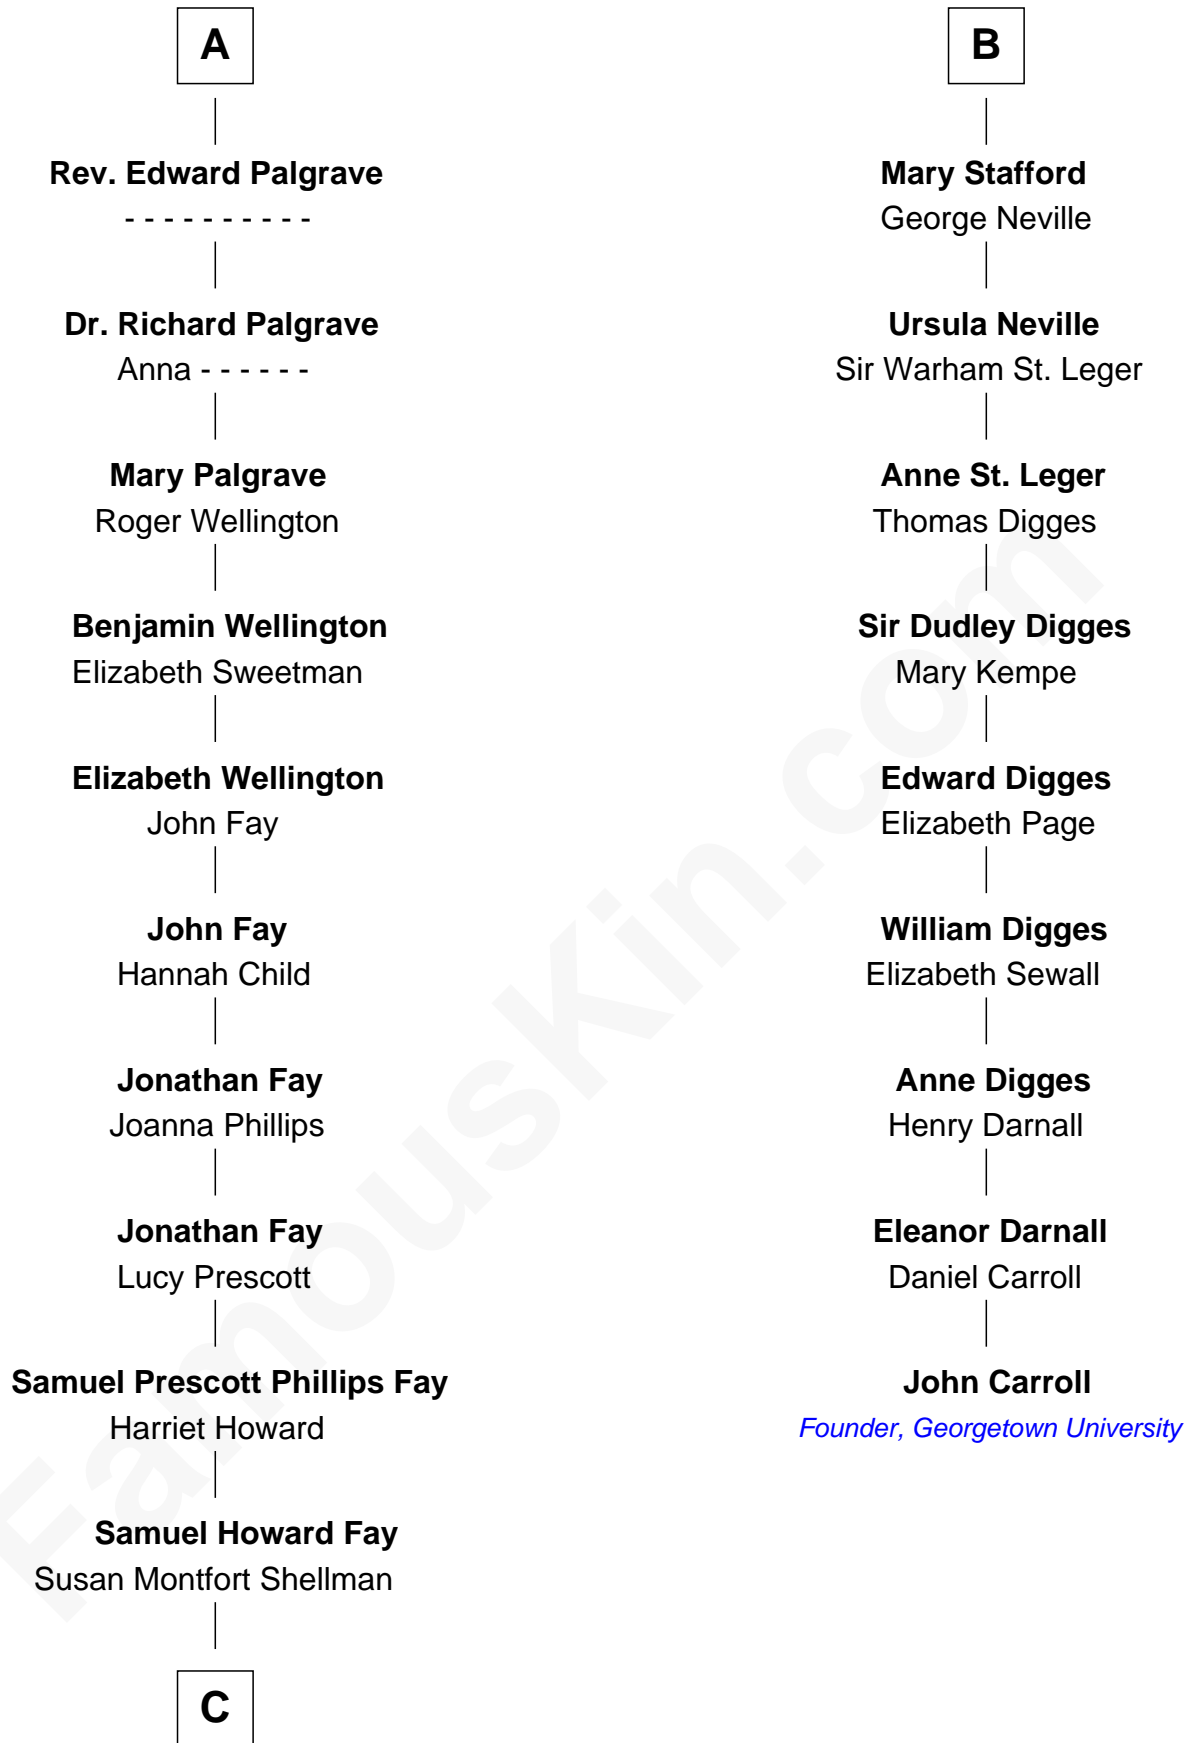

FamousKin.com
Relationship Chart of
George W. Bush
43rd U.S. President

15th cousin 6 times removed of
John Carroll
Founder of Georgetown University

C

Harriet Eleanor Fay
Rev. James Smith Bush

Samuel Prescott Bush
Flora Sheldon

Prescott Sheldon Bush
Dorothy Wear Walker

George Herbert Walker Bush
Barbara Pierce

George W. Bush
43rd U.S. President

FamousKin.com