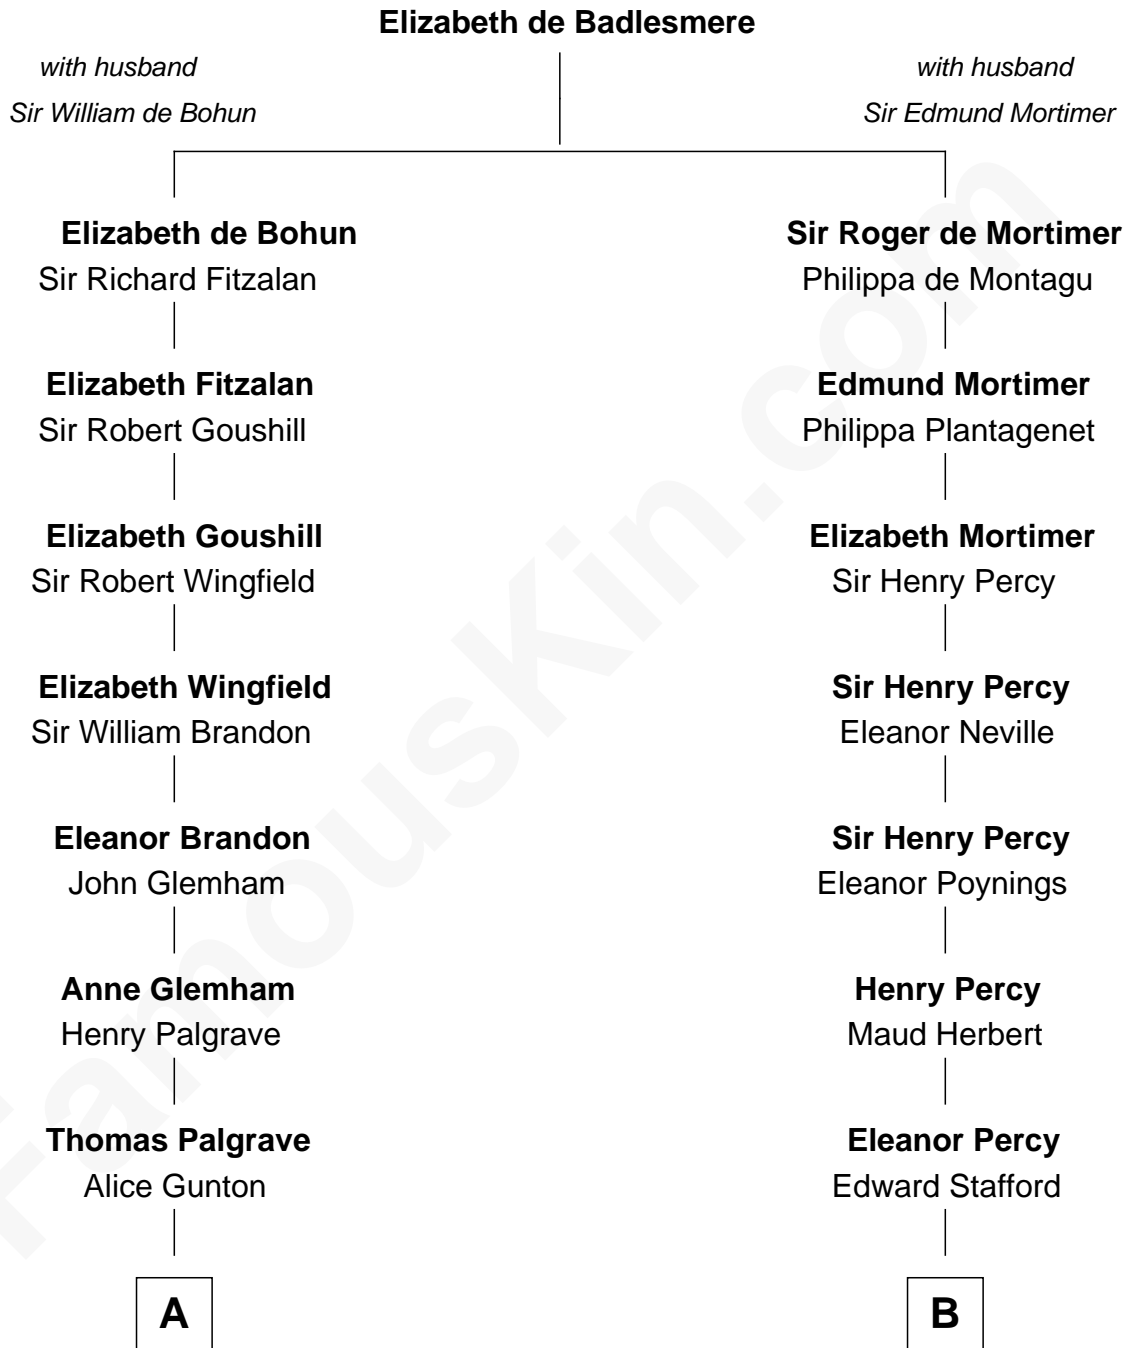

FamousKin.com
Relationship Chart of
George W. Bush
43rd U.S. President

15th cousin 6 times removed of
John Carroll
Founder of Georgetown University

C

Harriet Eleanor Fay
Rev. James Smith Bush

Samuel Prescott Bush
Flora Sheldon

Prescott Sheldon Bush
Dorothy Wear Walker

George Herbert Walker Bush
Barbara Pierce

George W. Bush
43rd U.S. President

FamousKin.com