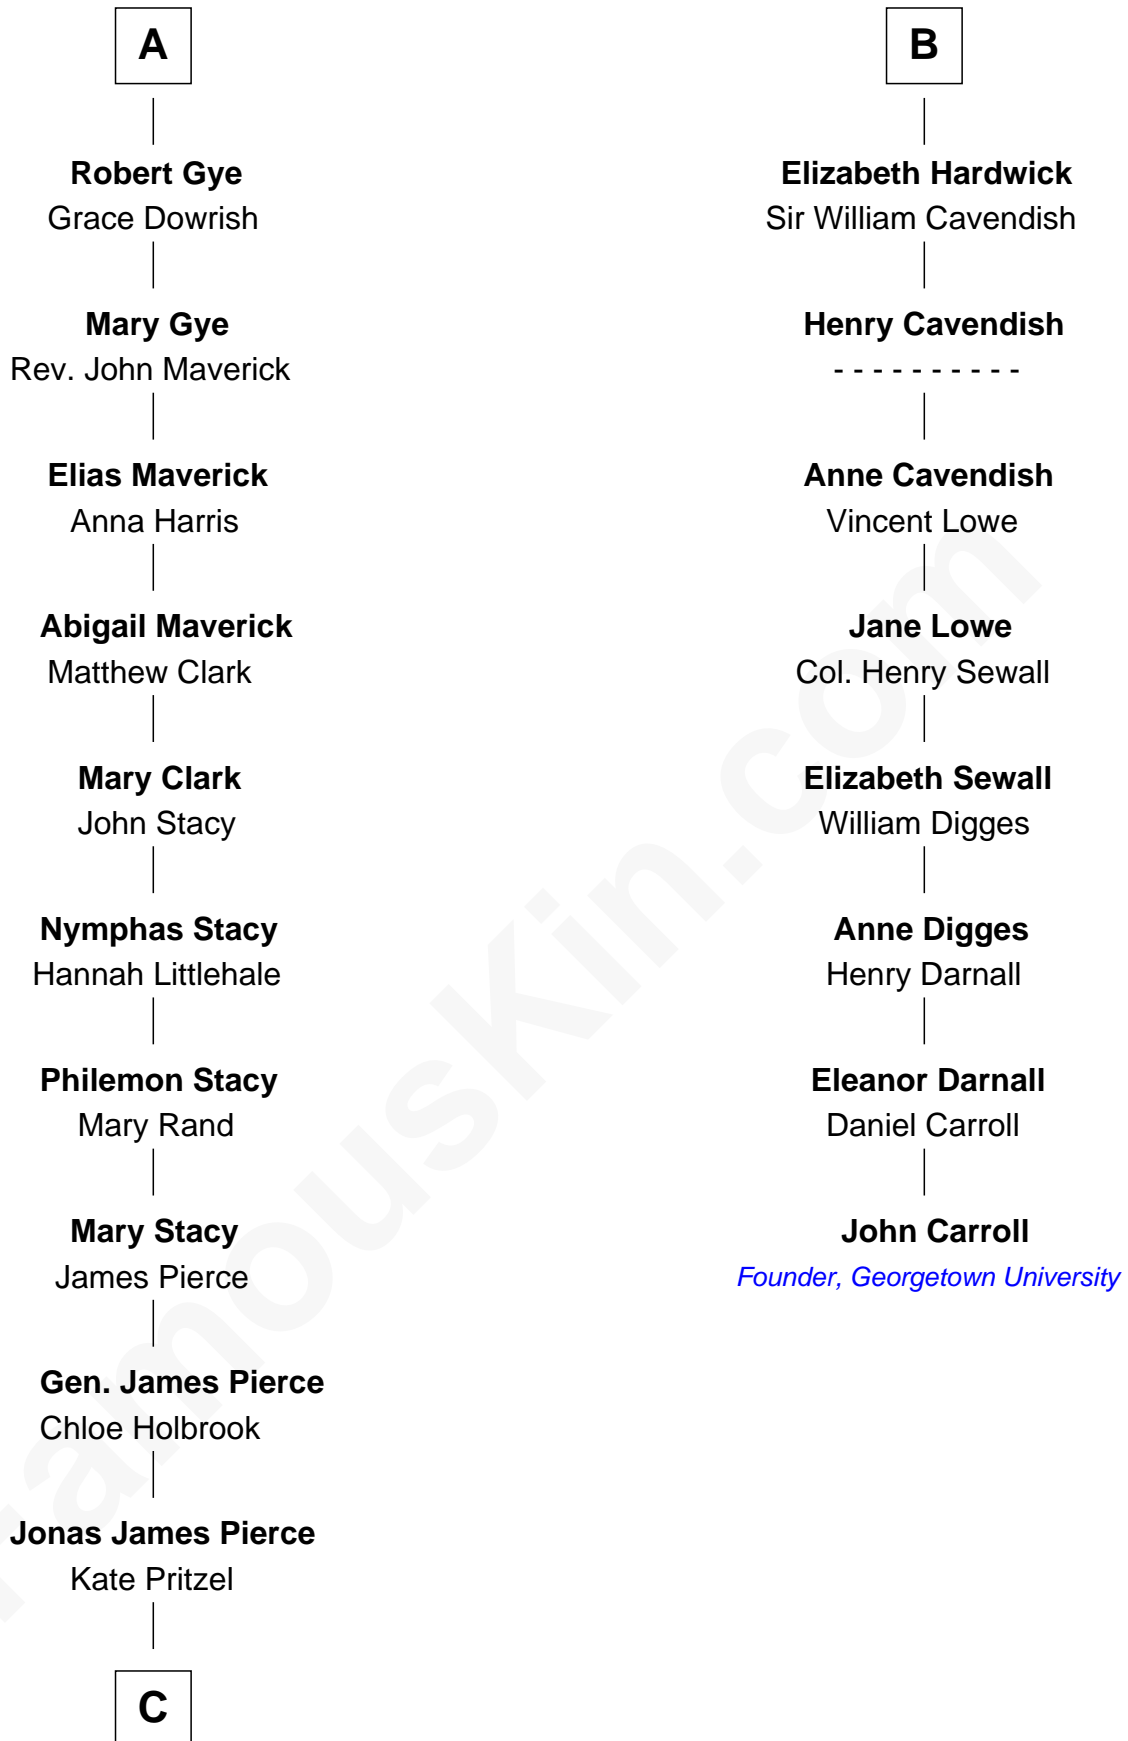

FamousKin.com Relationship Chart of

George W. Bush
43rd U.S. President

14th cousin 6 times removed of

John Carroll

Founder of Georgetown University

Edmund Fitzalan
Alice de Warenne

Richard Fitzalan
Eleanor Plantagenet

John Fitzalan
Eleanor Maltravers

Joan Fitzalan
Sir William Echyngnam

Joan Echyngnam
Sir John Bayntun

Henry Bayntun

Jane Bayntun
Thomas Prowse

Mary Prowse
John Gye

A

Mary Fitzalan
John le Strange

Ankaret le Strange
Sir Richard Talbot

Mary Talbot
Sir Thomas Greene

Sir Thomas Greene
Marine Bellers

Anne Greene
Sir Thomas Pinchbeck

Elizabeth Pinchbeck
John Hardwick

John Hardwick
Elizabeth Leeke

B

C

—
Scott Pierce
Mabel Marvin

—
Marvin Pierce
Pauline Robinson

—
Barbara Pierce
George Herbert Walker Bush

—
George W. Bush
43rd U.S. President

FamousKin.com