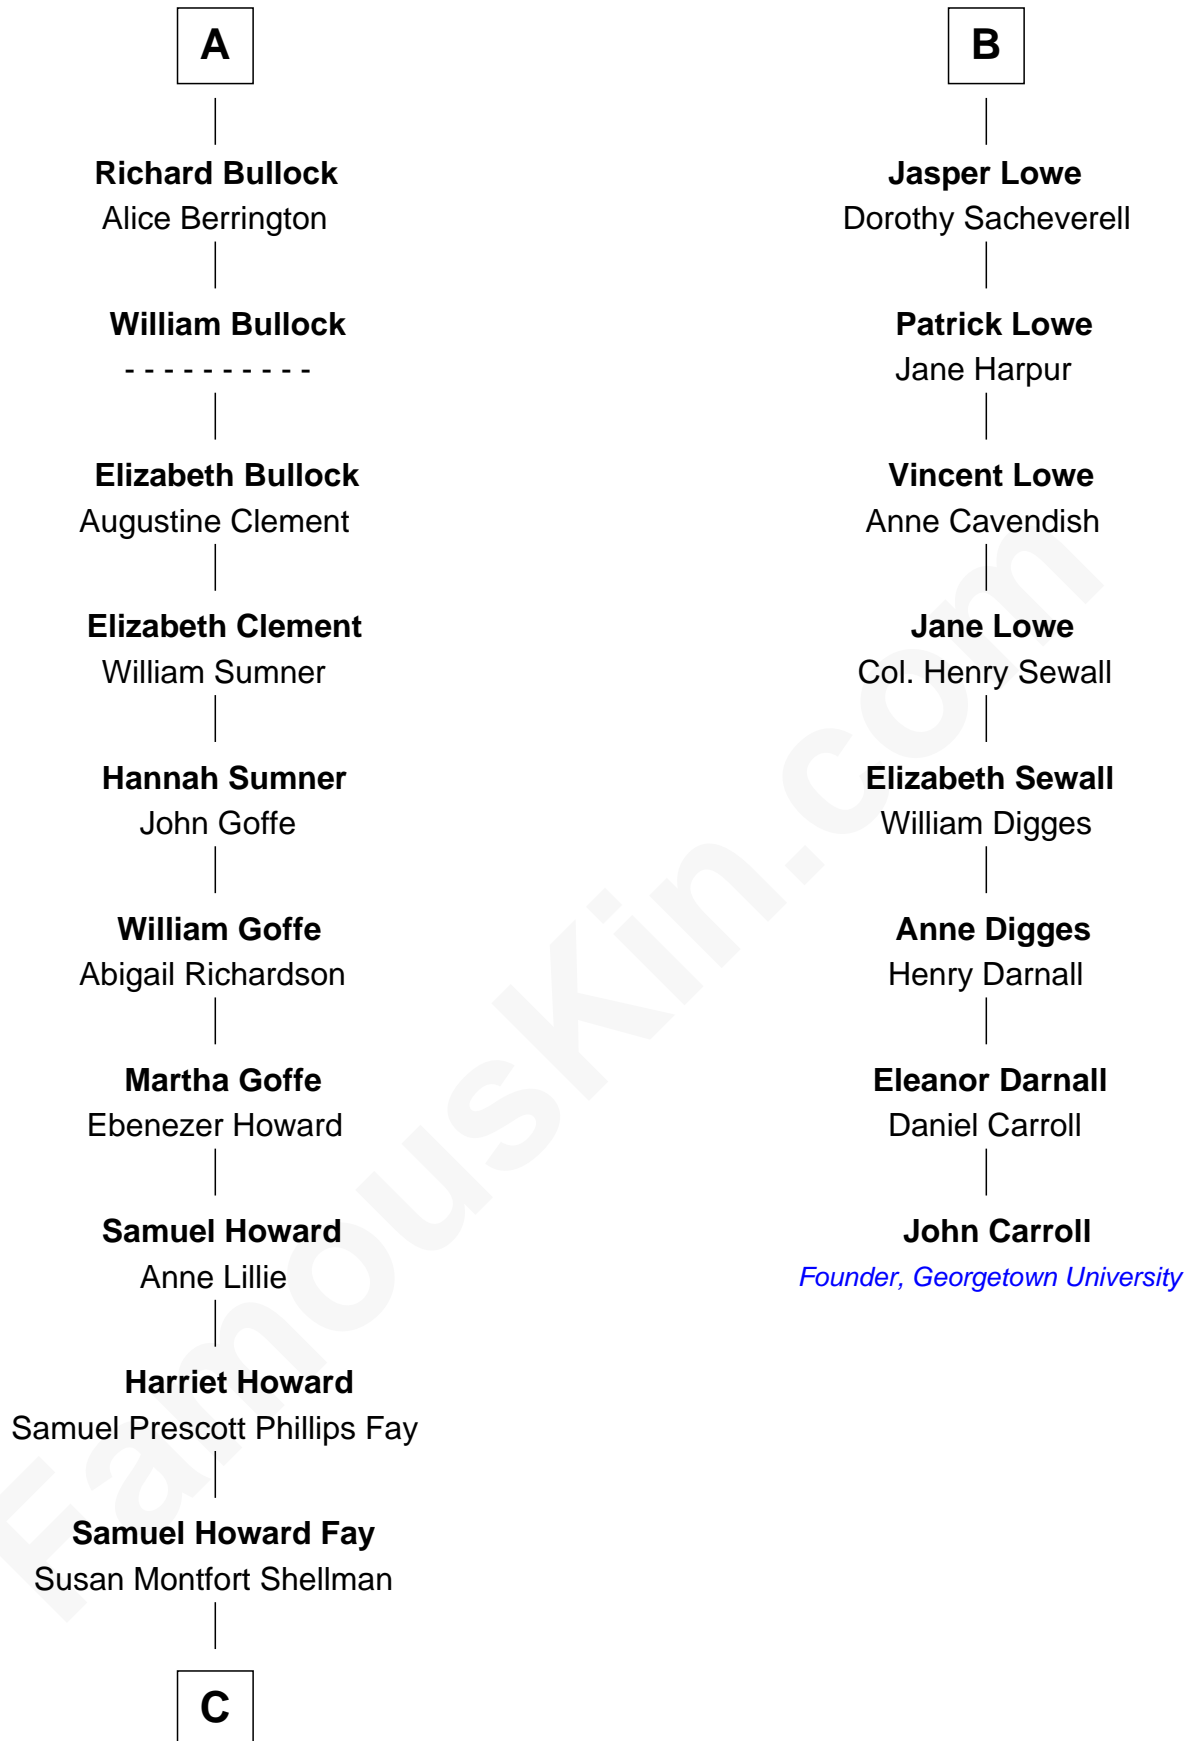

FamousKin.com
Relationship Chart of
George W. Bush
43rd U.S. President

14th cousin 7 times removed of
John Carroll
Founder of Georgetown University

Sir John Howard
 Alice de Bois

C

—
Harriet Eleanor Fay
Rev. James Smith Bush

—
Samuel Prescott Bush
Flora Sheldon

—
Prescott Sheldon Bush
Dorothy Wear Walker

—
George Herbert Walker Bush
Barbara Pierce

—
George W. Bush
43rd U.S. President

FamousKin.com