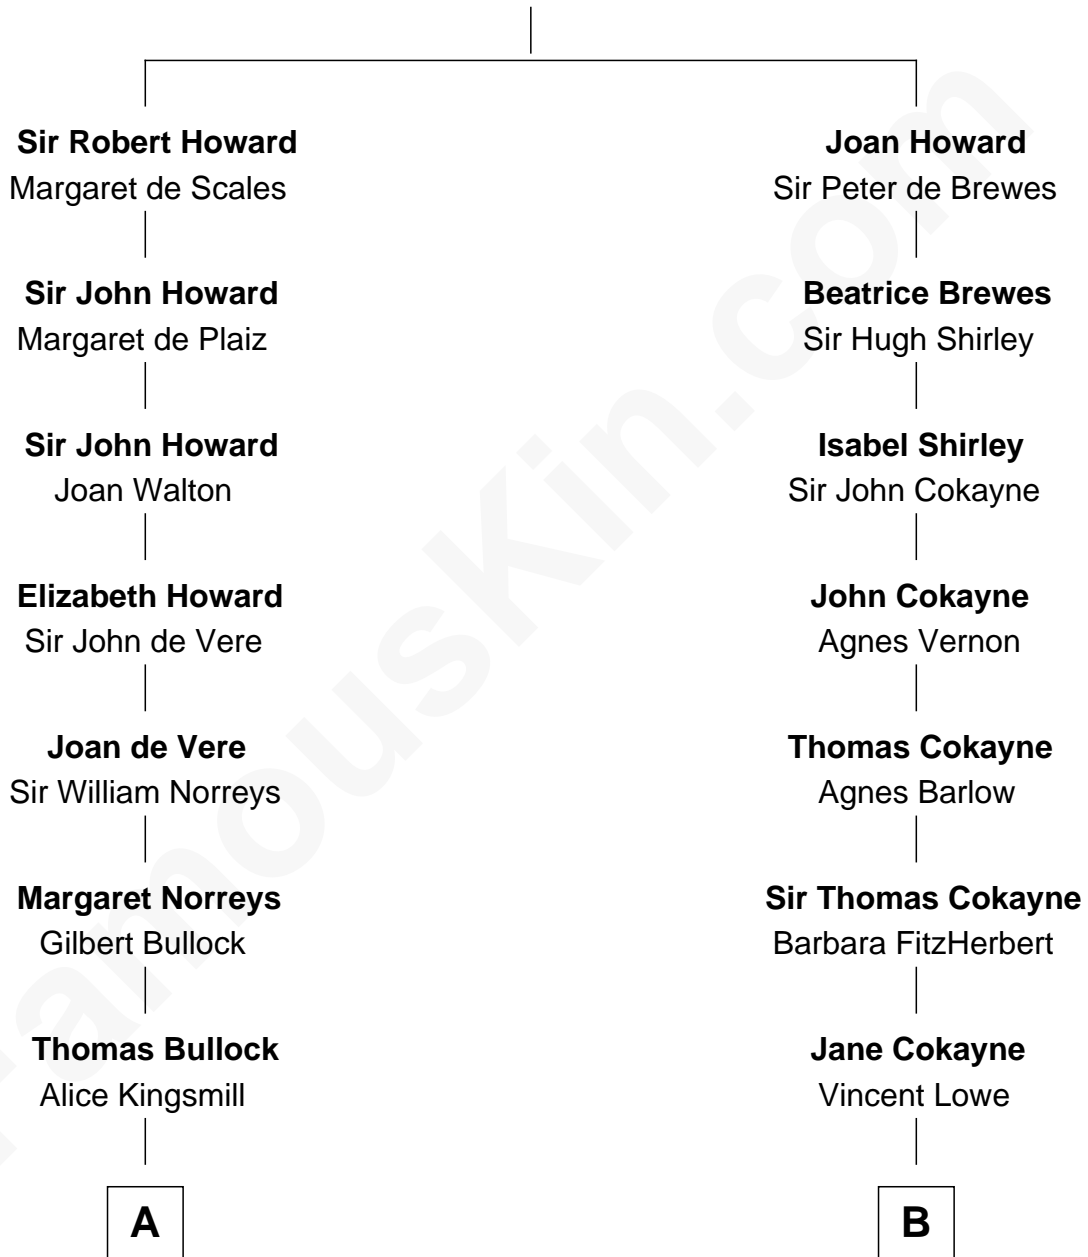

FamousKin.com
Relationship Chart of
George W. Bush
43rd U.S. President

14th cousin 7 times removed of
John Carroll
Founder of Georgetown University

Sir John Howard
 Alice de Bois

C

—
Harriet Eleanor Fay
Rev. James Smith Bush

—
Samuel Prescott Bush
Flora Sheldon

—
Prescott Sheldon Bush
Dorothy Wear Walker

—
George Herbert Walker Bush
Barbara Pierce

—
George W. Bush
43rd U.S. President

FamousKin.com