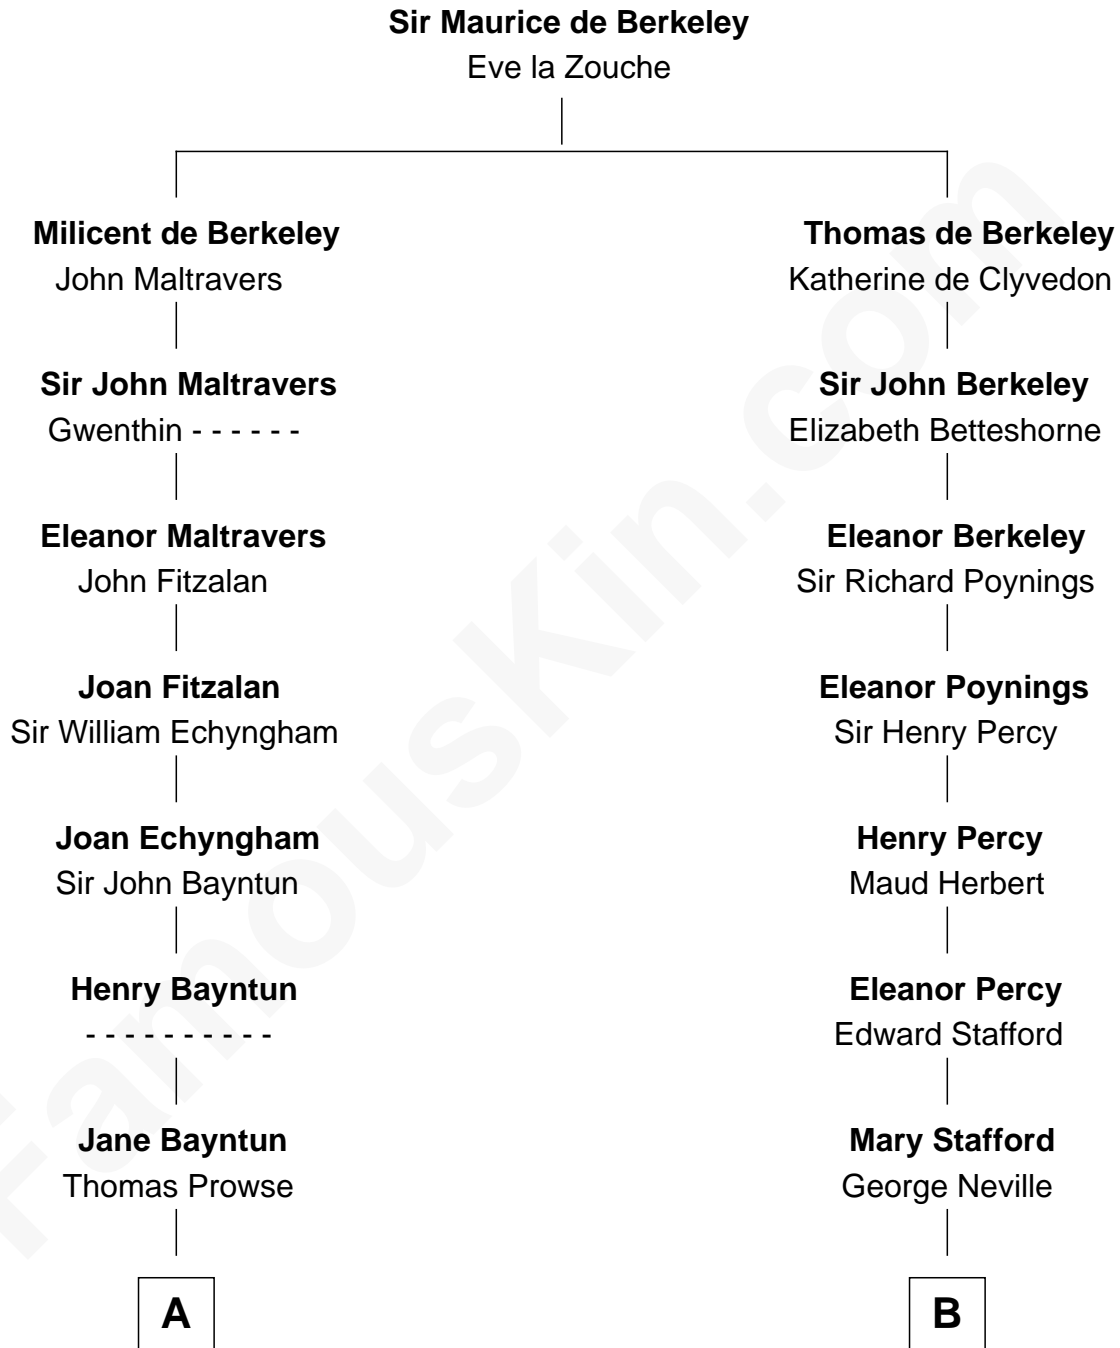

**FamousKin.com**  
**Relationship Chart of**  
**George W. Bush**  
*43rd U.S. President*

**14th cousin 7 times removed of**  
**John Carroll**  
*Founder of Georgetown University*

**C**

Jonas James Pierce

Kate Pritzel

Scott Pierce

Mabel Marvin

Marvin Pierce

Pauline Robinson

Barbara Pierce

George Herbert Walker Bush

George W. Bush

*43rd U.S. President*

FamousKin.com