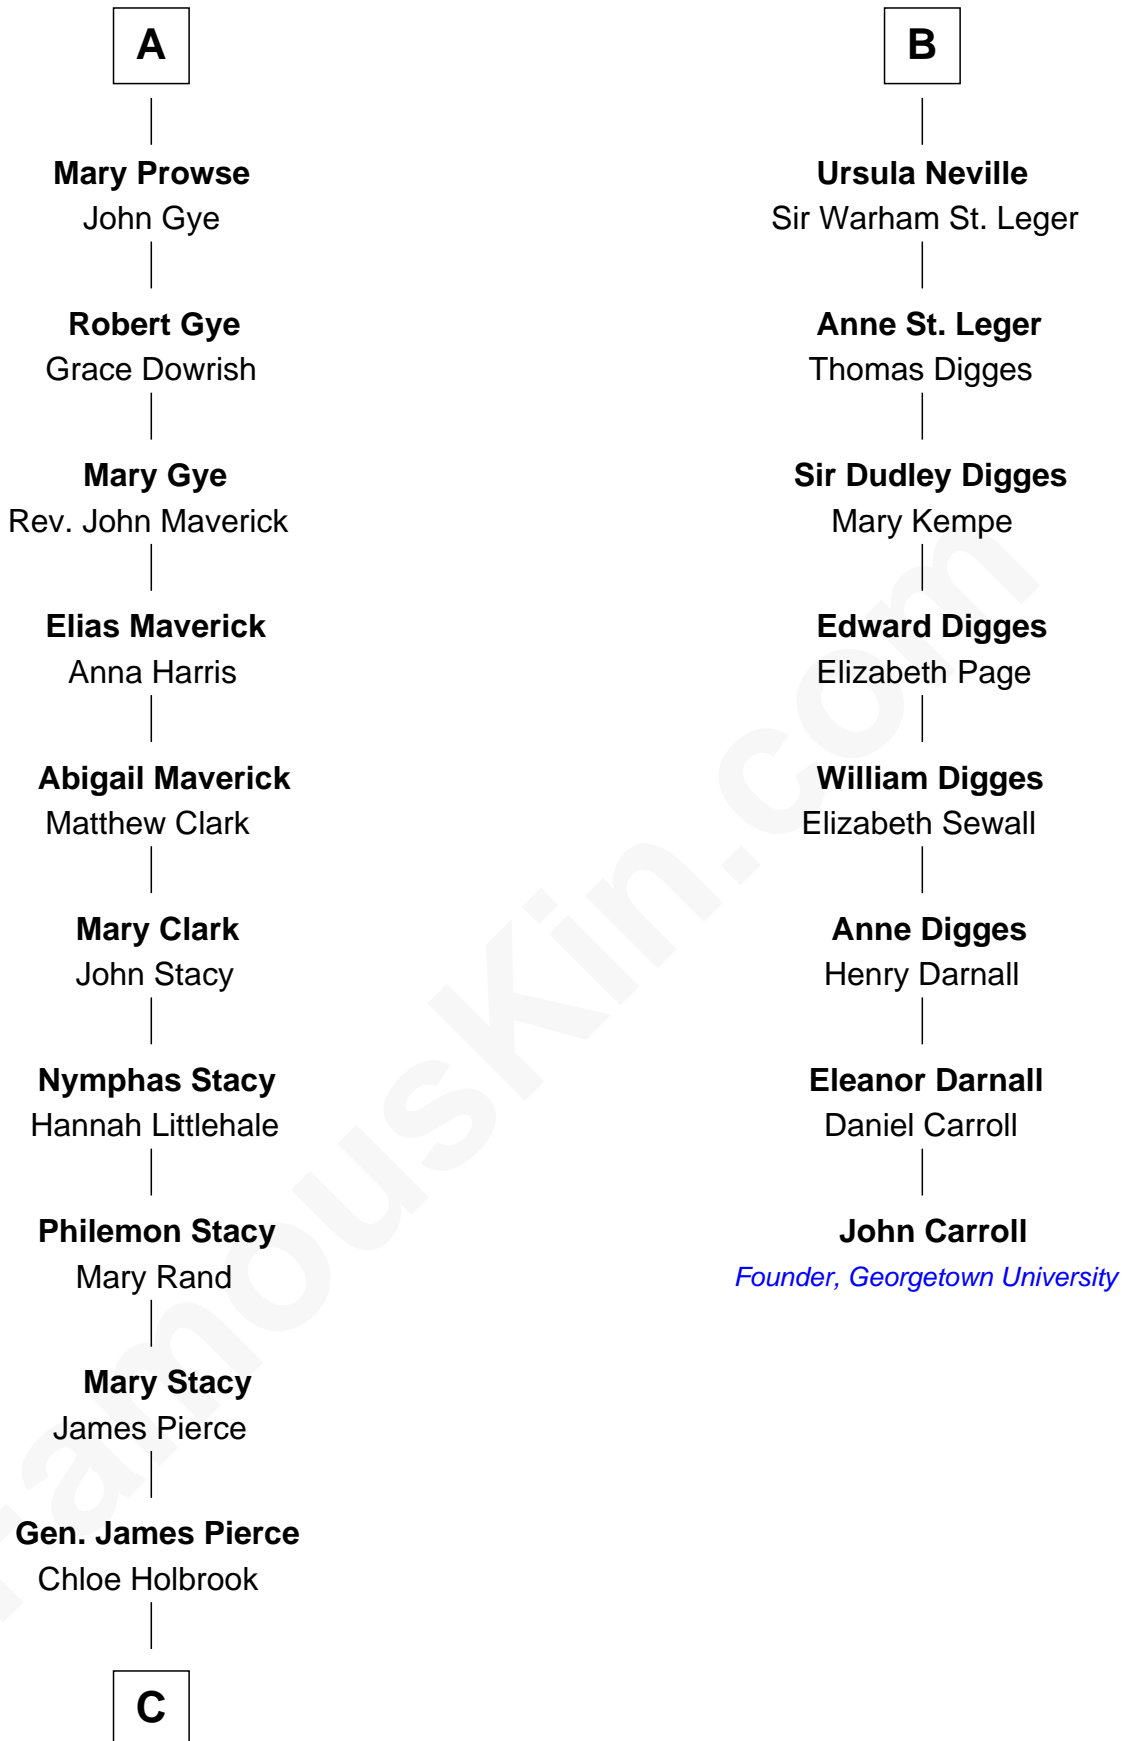

**FamousKin.com**  
**Relationship Chart of**  
**George W. Bush**  
*43rd U.S. President*

**14th cousin 7 times removed of**  
**John Carroll**  
*Founder of Georgetown University*

**C**

Jonas James Pierce

Kate Pritzel

Scott Pierce

Mabel Marvin

Marvin Pierce

Pauline Robinson

Barbara Pierce

George Herbert Walker Bush

George W. Bush

*43rd U.S. President*

FamousKin.com