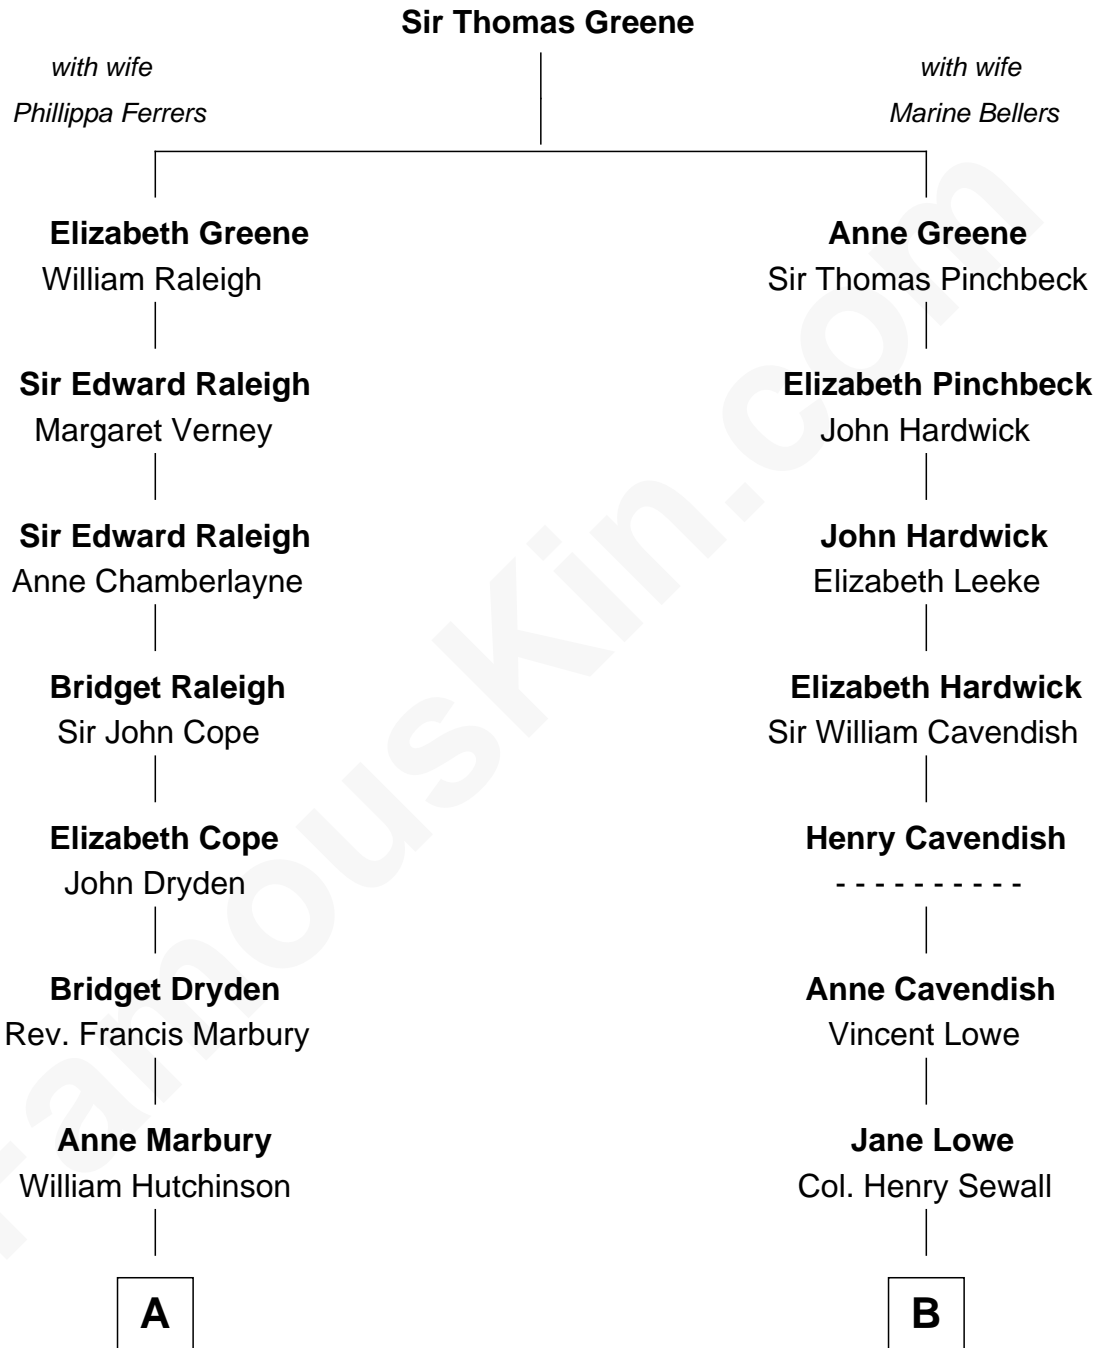

**FamousKin.com**  
**Relationship Chart of**  
**George W. Bush**  
*43rd U.S. President*

**10th cousin 9 times removed of**  
**John Carroll**  
*Founder of Georgetown University*

**C**

—  
**Prescott Sheldon Bush**

Dorothy Wear Walker

—  
**George Herbert Walker Bush**

Barbara Pierce

—  
**George W. Bush**

*43rd U.S. President*

FamousKin.com