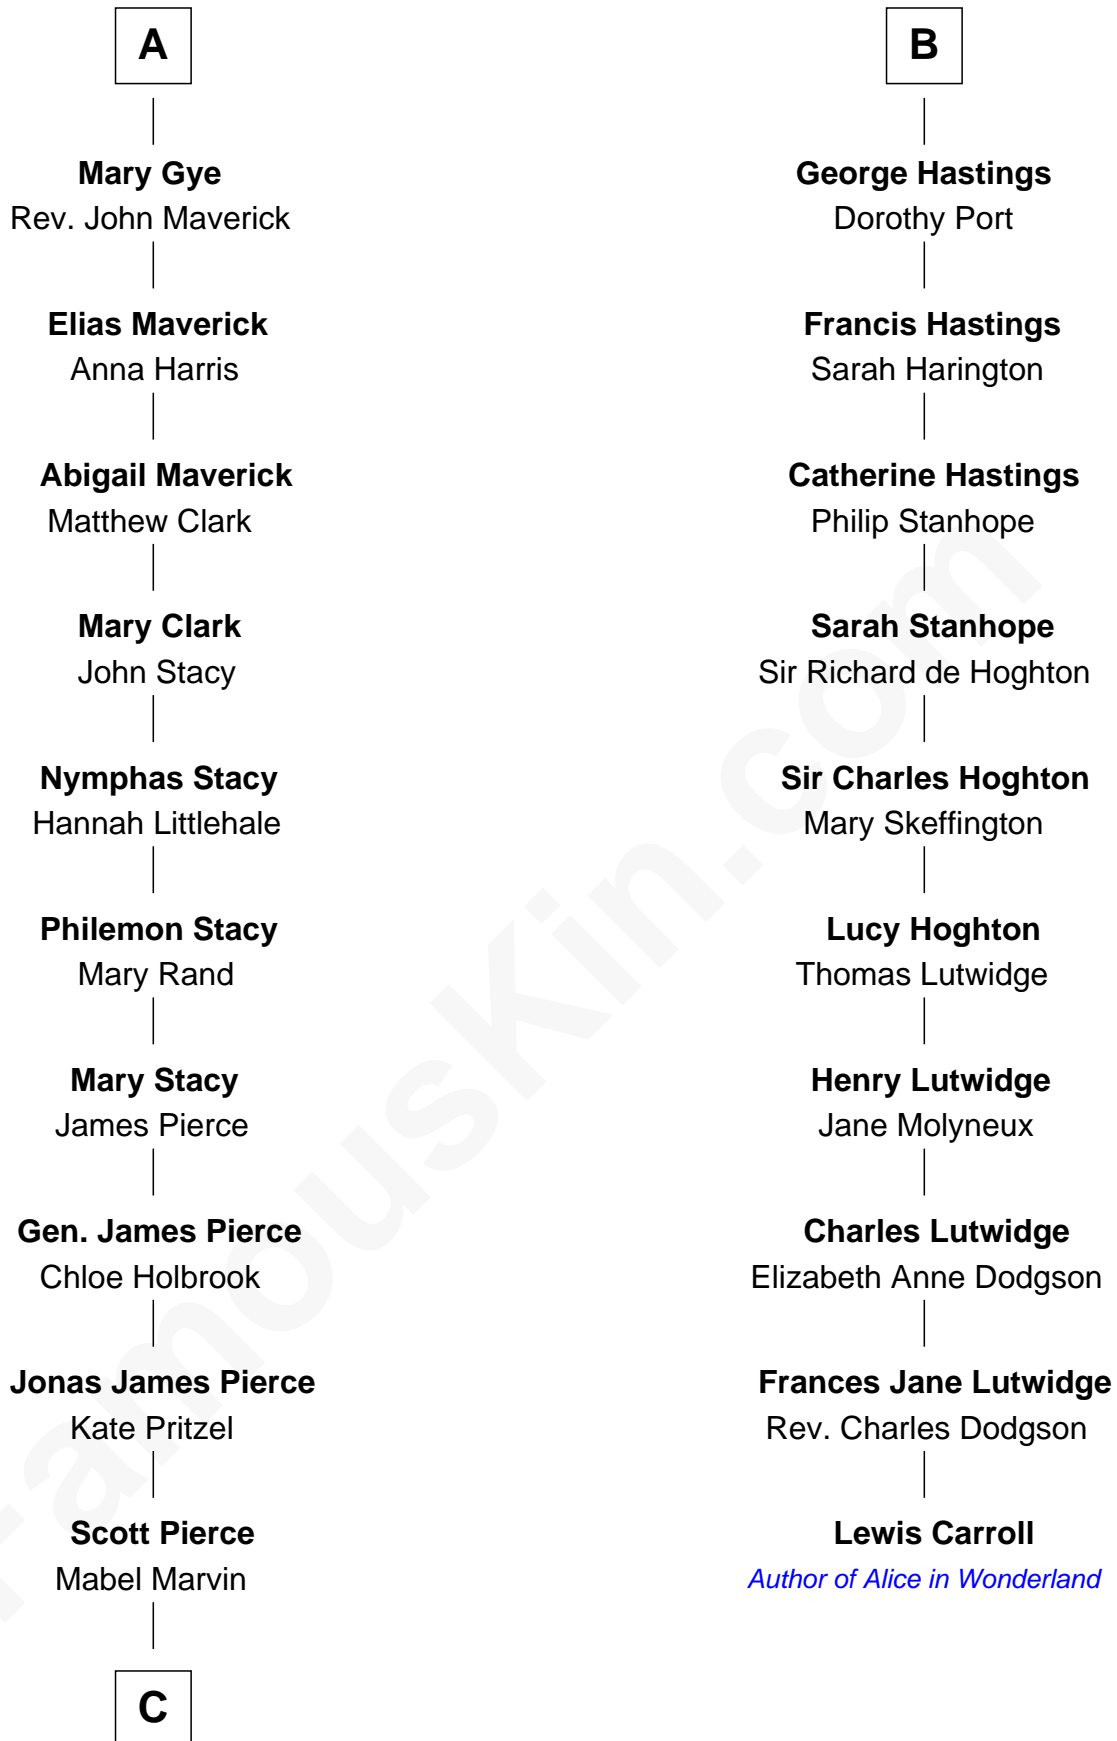

FamousKin.com Relationship Chart of

George W. Bush

43rd U.S. President

16th cousin 3 times removed of

Lewis Carroll

Author of Alice in Wonderland

Richard Fitzalan
Eleanor Plantagenet

C

—
Marvin Pierce
Pauline Robinson

—
Barbara Pierce
George Herbert Walker Bush

—
George W. Bush
43rd U.S. President

FamousKin.com