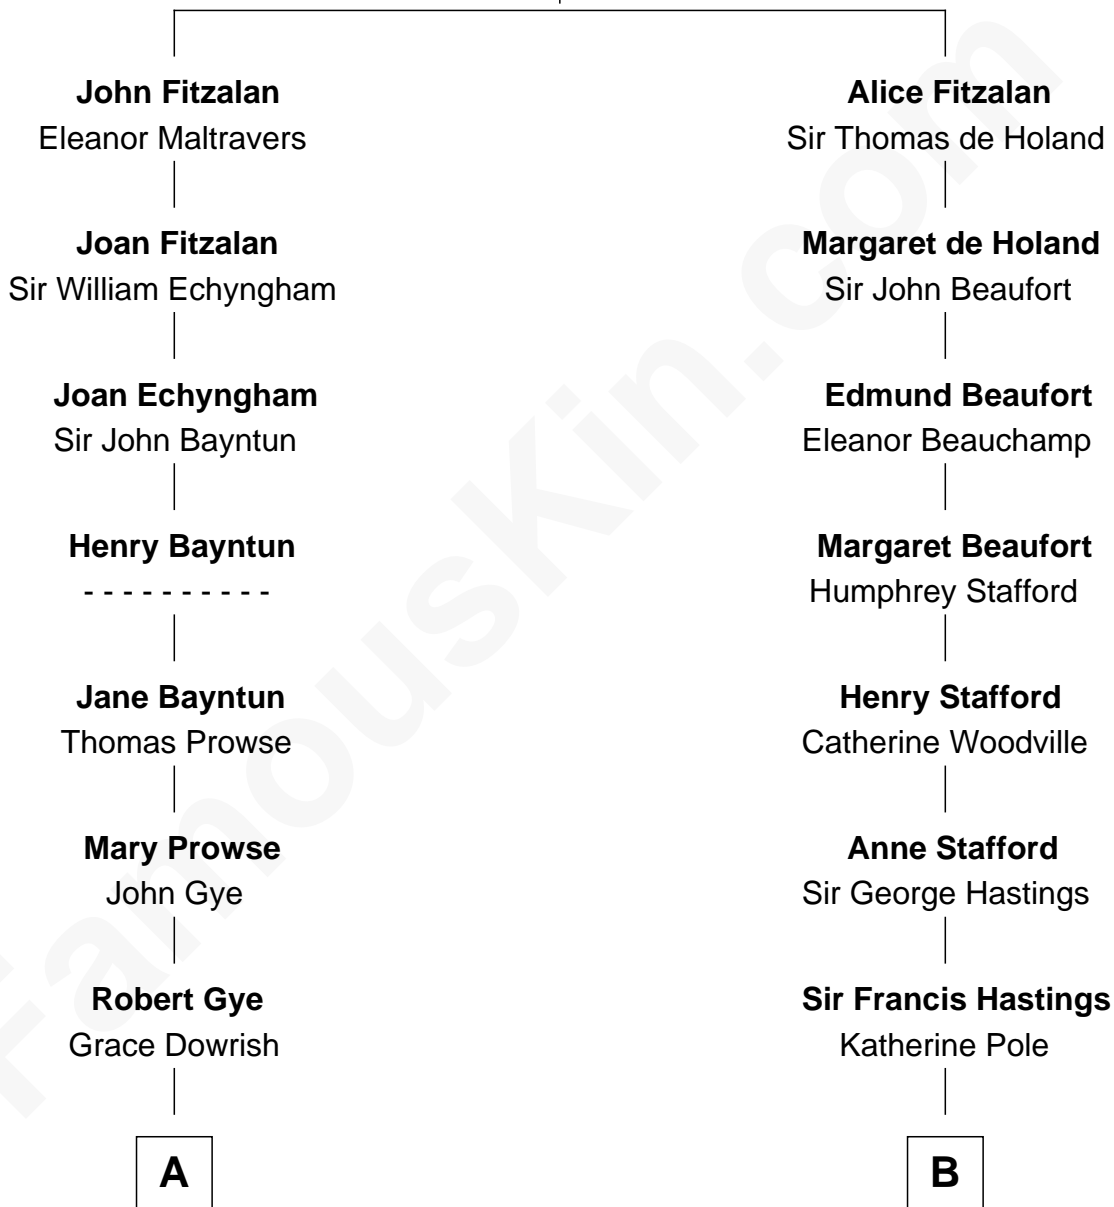

FamousKin.com Relationship Chart of

George W. Bush

43rd U.S. President

16th cousin 3 times removed of

Lewis Carroll

Author of Alice in Wonderland

Richard Fitzalan
Eleanor Plantagenet

C

—
Marvin Pierce
Pauline Robinson

—
Barbara Pierce
George Herbert Walker Bush

—
George W. Bush
43rd U.S. President

FamousKin.com