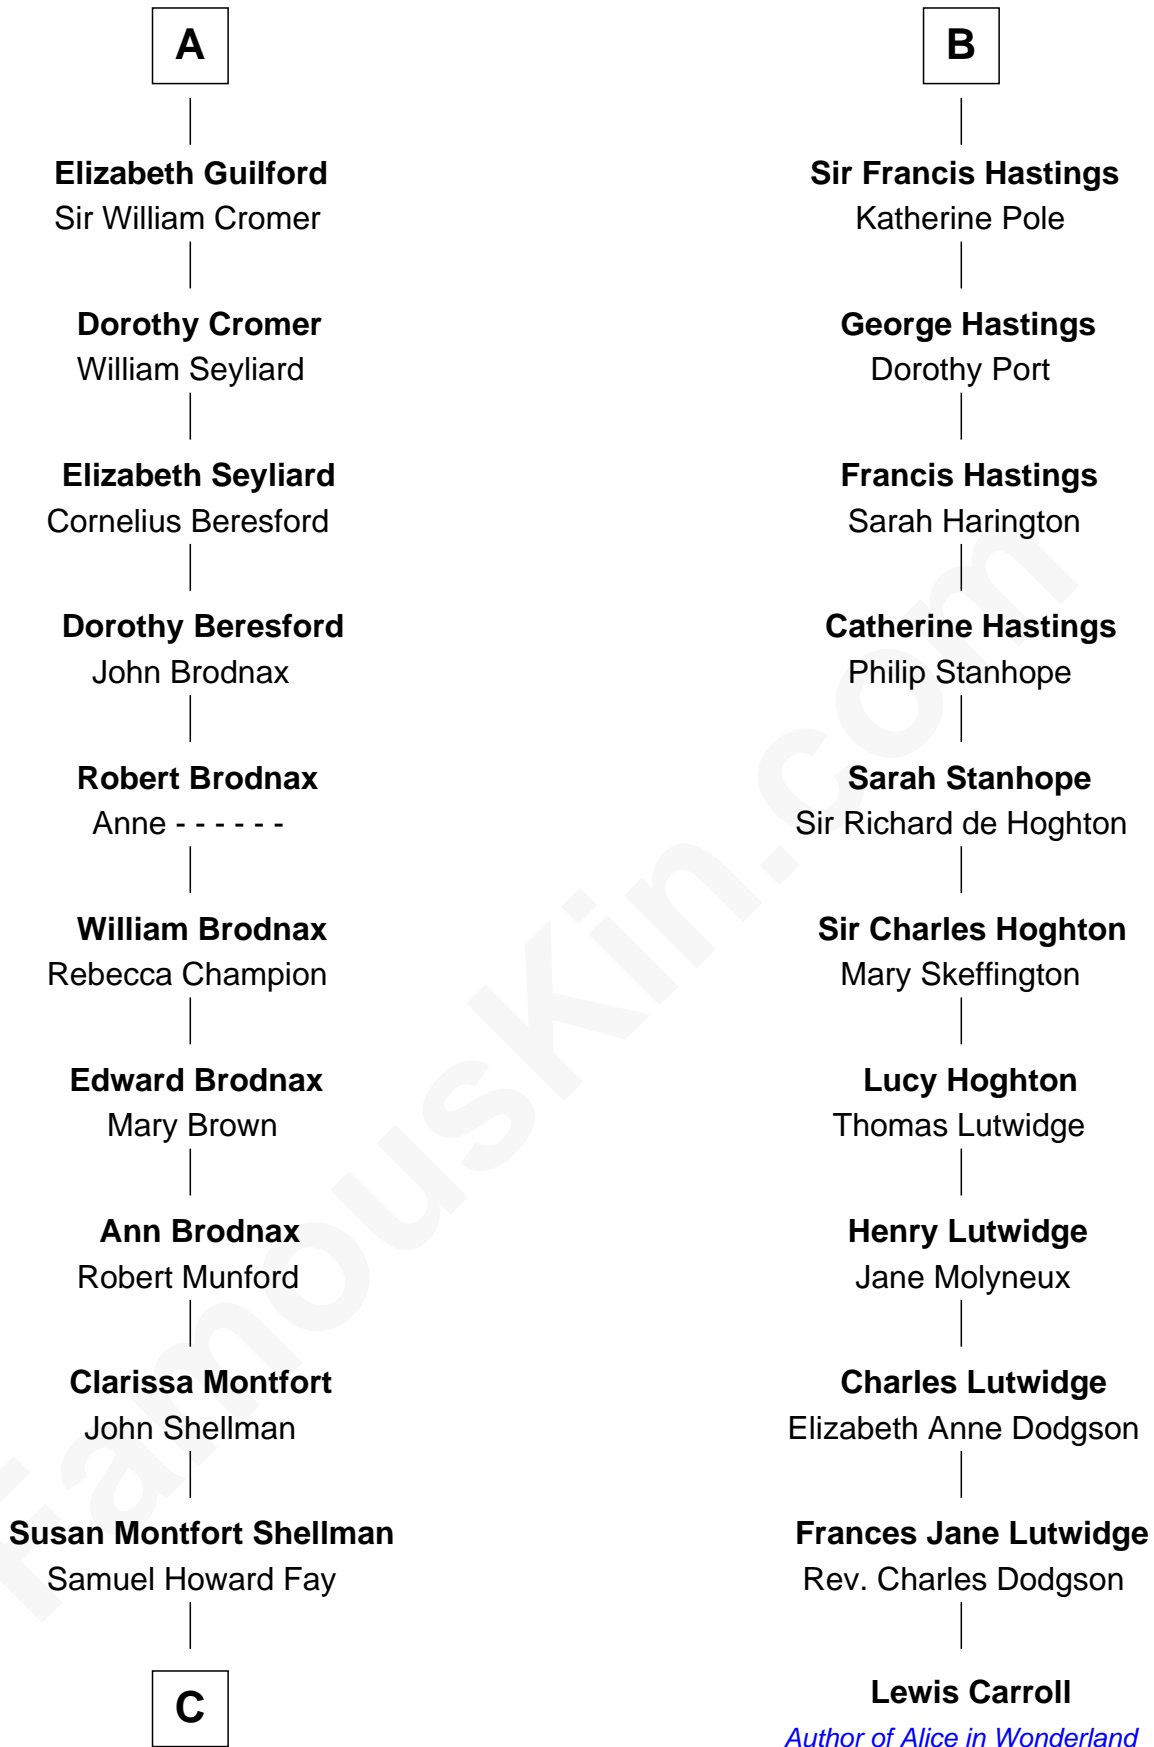

FamousKin.com
Relationship Chart of
George W. Bush
43rd U.S. President

17th cousin 4 times removed of
Lewis Carroll
Author of Alice in Wonderland

Sir Robert de Holland
 Maude la Zouche

C

—
Harriet Eleanor Fay
Rev. James Smith Bush

—
Samuel Prescott Bush
Flora Sheldon

—
Prescott Sheldon Bush
Dorothy Wear Walker

—
George Herbert Walker Bush
Barbara Pierce

—
George W. Bush
43rd U.S. President

FamousKin.com