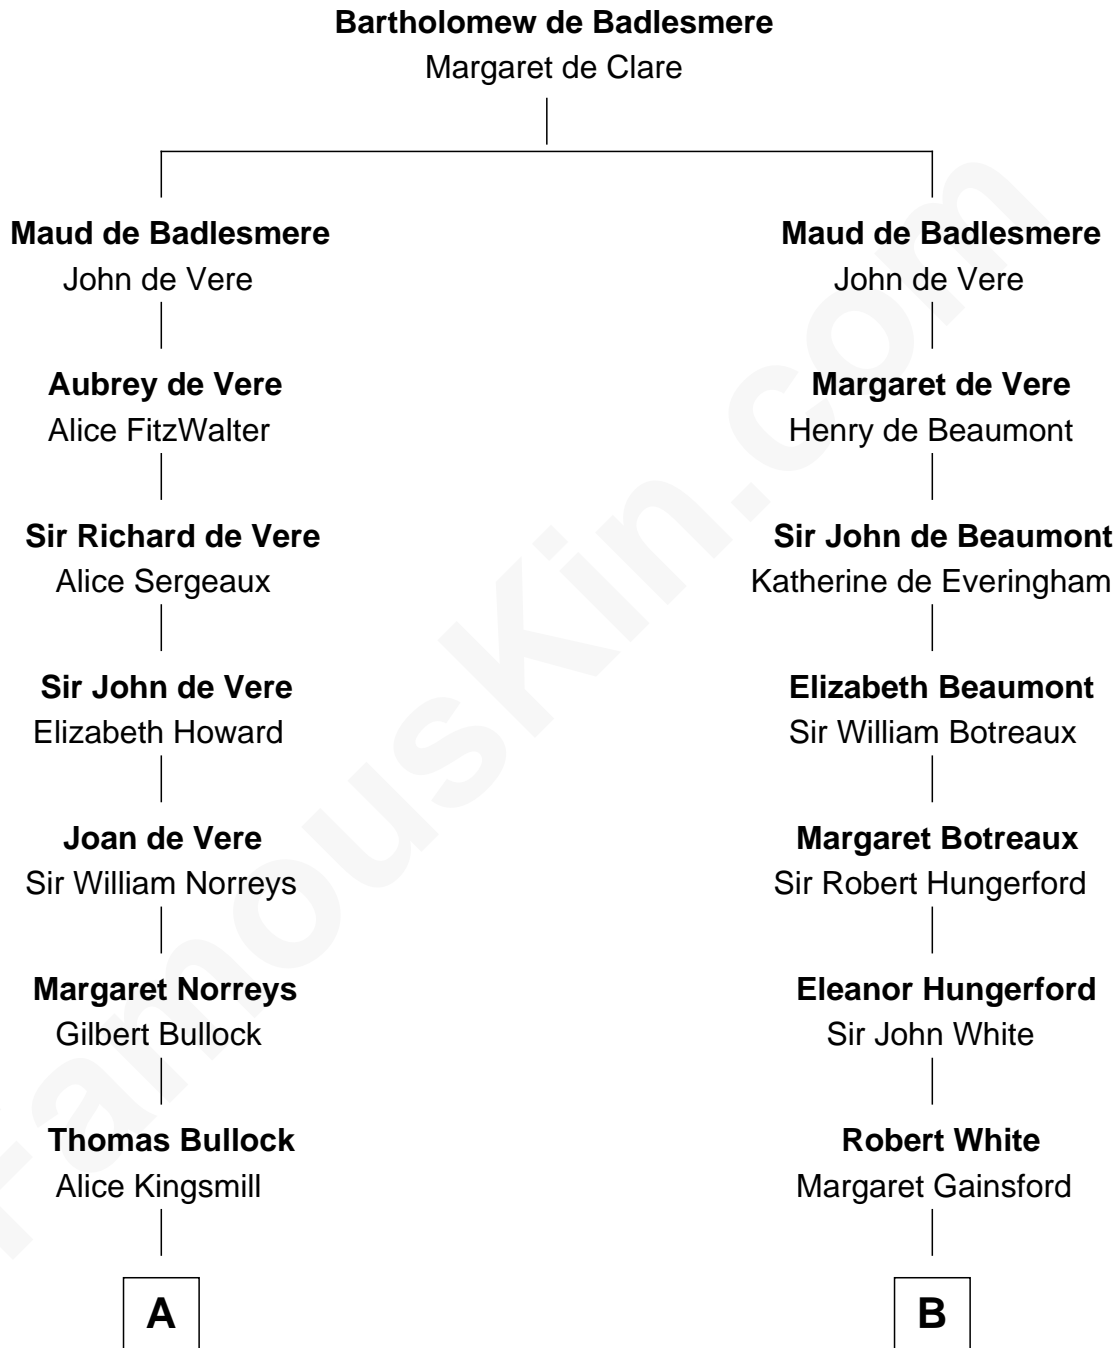

FamousKin.com
Relationship Chart of
George W. Bush
43rd U.S. President

20th cousin 1 time removed of
Susana Ferrari Billinghurst
Argentine Aviation Pioneer

C

Harriet Eleanor Fay
Rev. James Smith Bush

Samuel Prescott Bush
Flora Sheldon

Prescott Sheldon Bush
Dorothy Wear Walker

George Herbert Walker Bush
Barbara Pierce

George W. Bush
43rd U.S. President

D

Daniel Mariano Billinghamurst
Mercedes Merzano

Lisandro Billinghamurst
Ana Kidd

Rosa Laureana Billinghamurst
Alfredo Ferrari

Susana Ferrari Billinghamurst
Argentine Aviation Pioneer

FamousKin.com