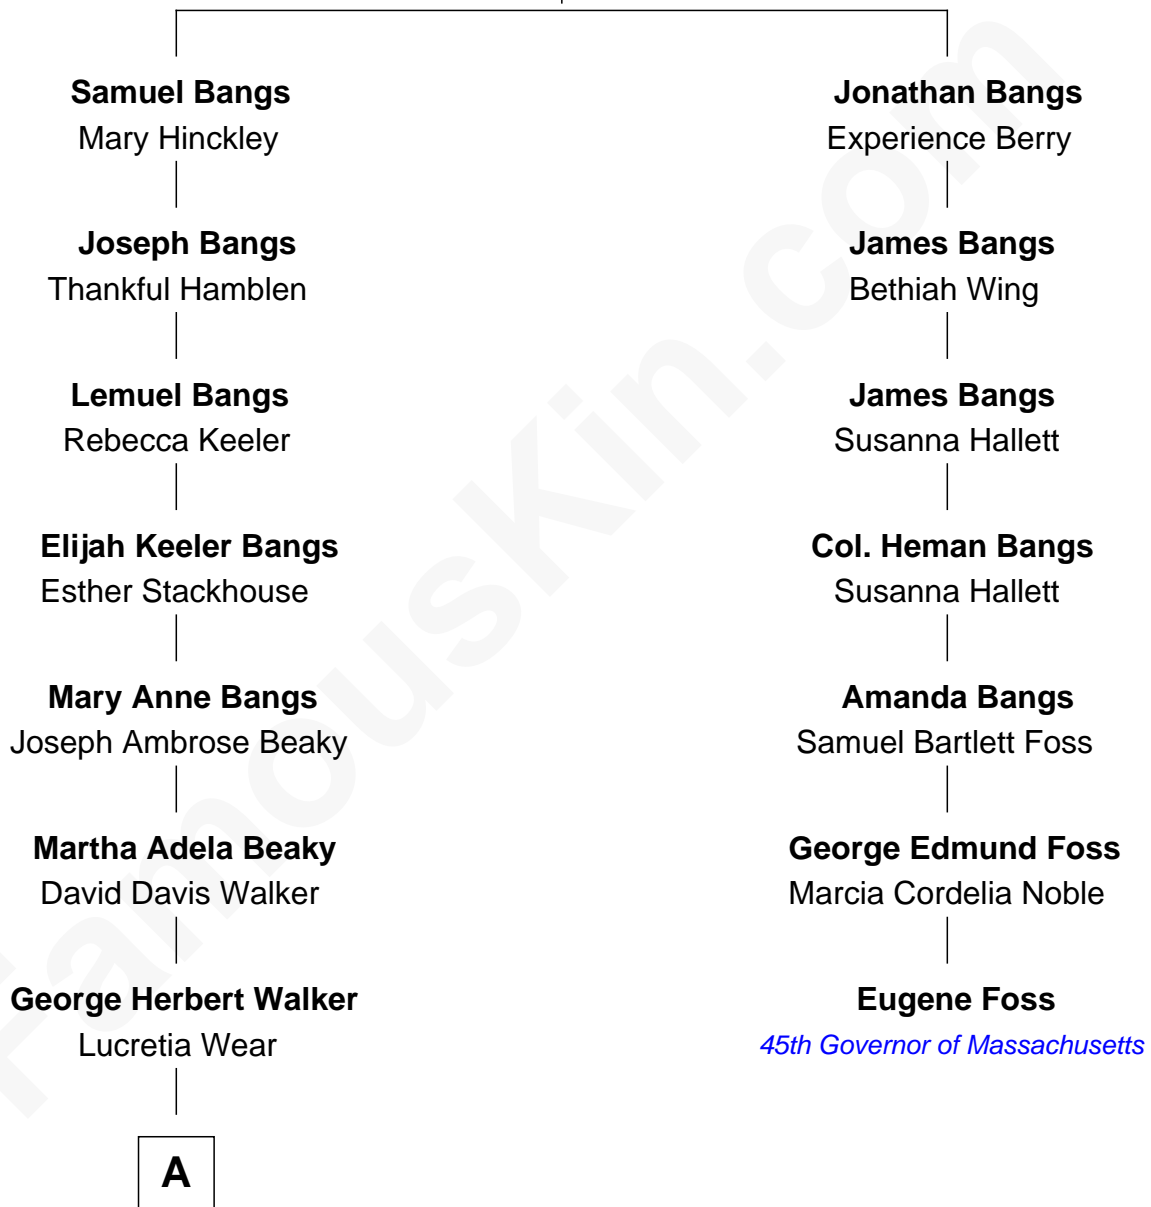

FamousKin.com Relationship Chart of

George W. Bush

43rd U.S. President

6th cousin 3 times removed of

Eugene Foss

45th Governor of Massachusetts

Jonathan Bangs

Mary Mayo

A

Dorothy Wear Walker
Prescott Sheldon Bush

George Herbert Walker Bush
Barbara Pierce

George W. Bush
43rd U.S. President

FamousKin.com