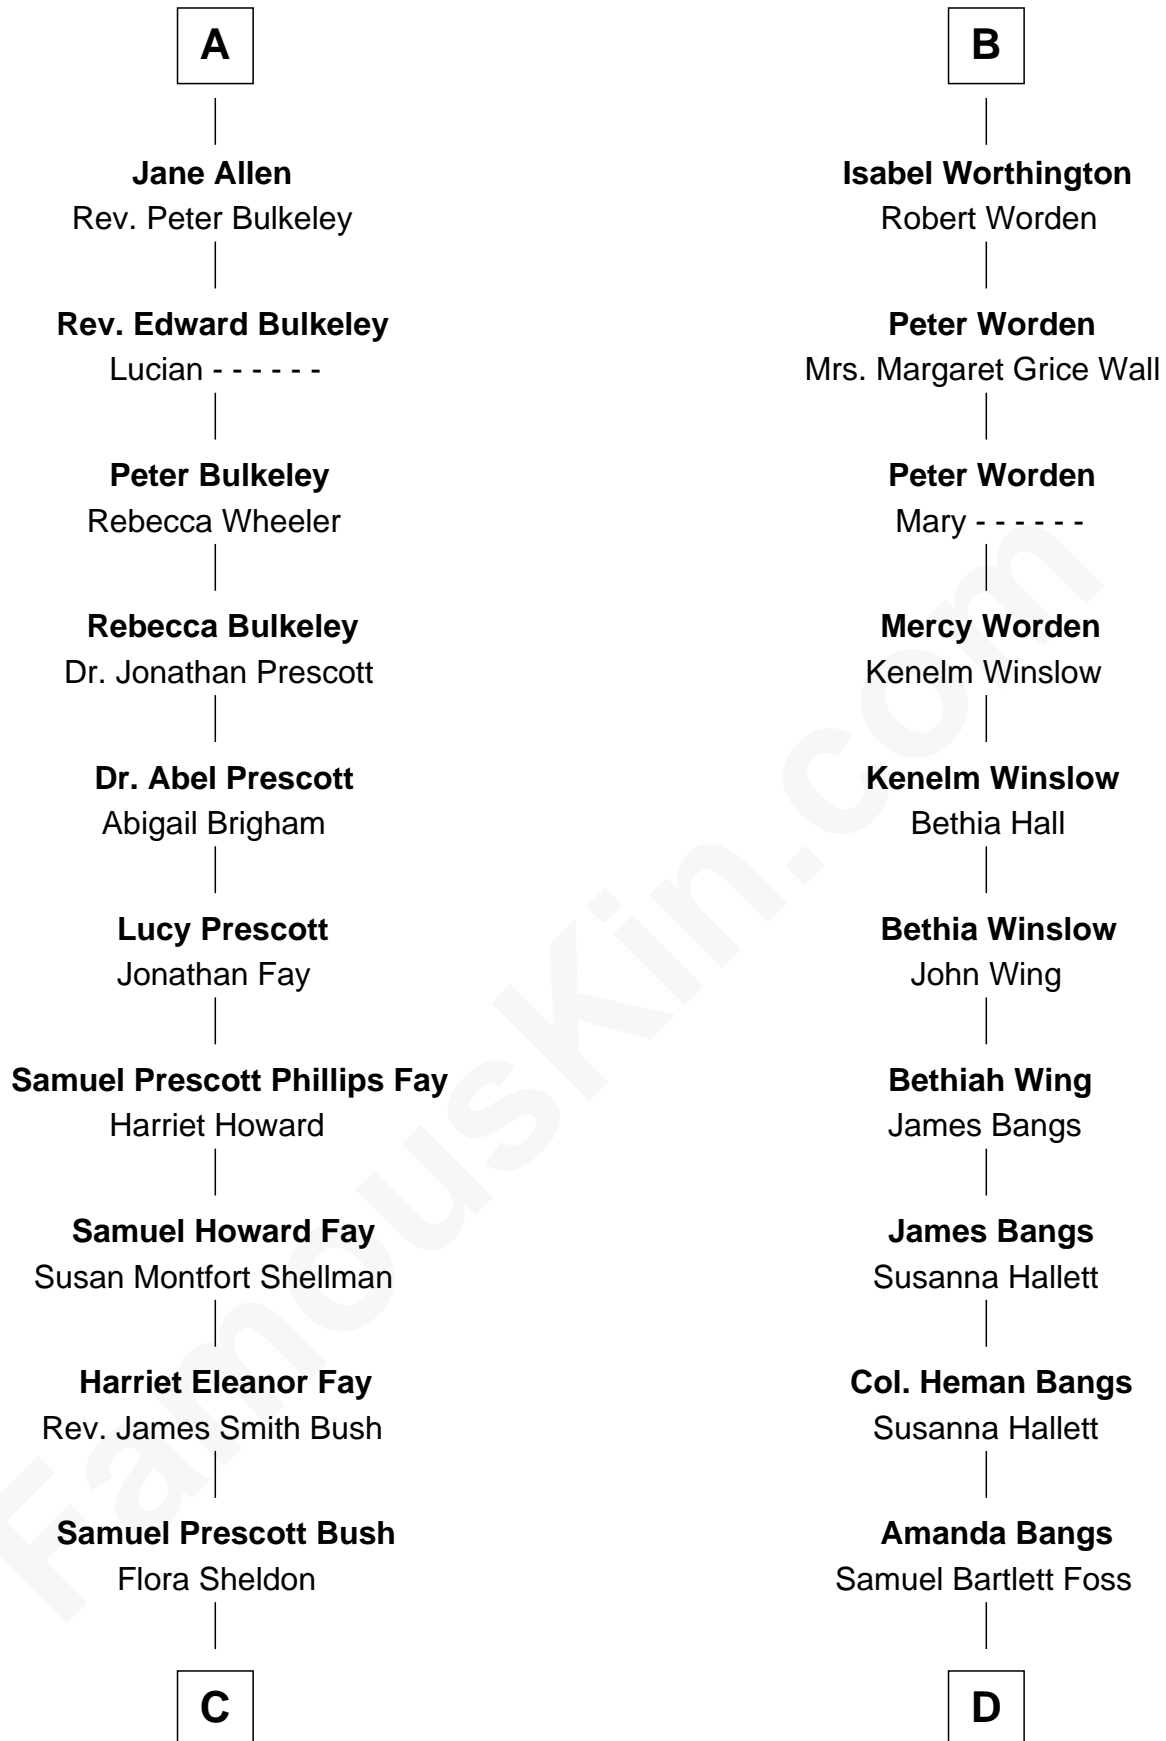

FamousKin.com
Relationship Chart of
George W. Bush
43rd U.S. President

18th cousin 1 time removed of
Eugene Foss
45th Governor of Massachusetts

C

Prescott Sheldon Bush

Dorothy Wear Walker

George Herbert Walker Bush

Barbara Pierce

George W. Bush

43rd U.S. President

D

George Edmund Foss

Marcia Cordelia Noble

Eugene Foss

45th Governor of Massachusetts