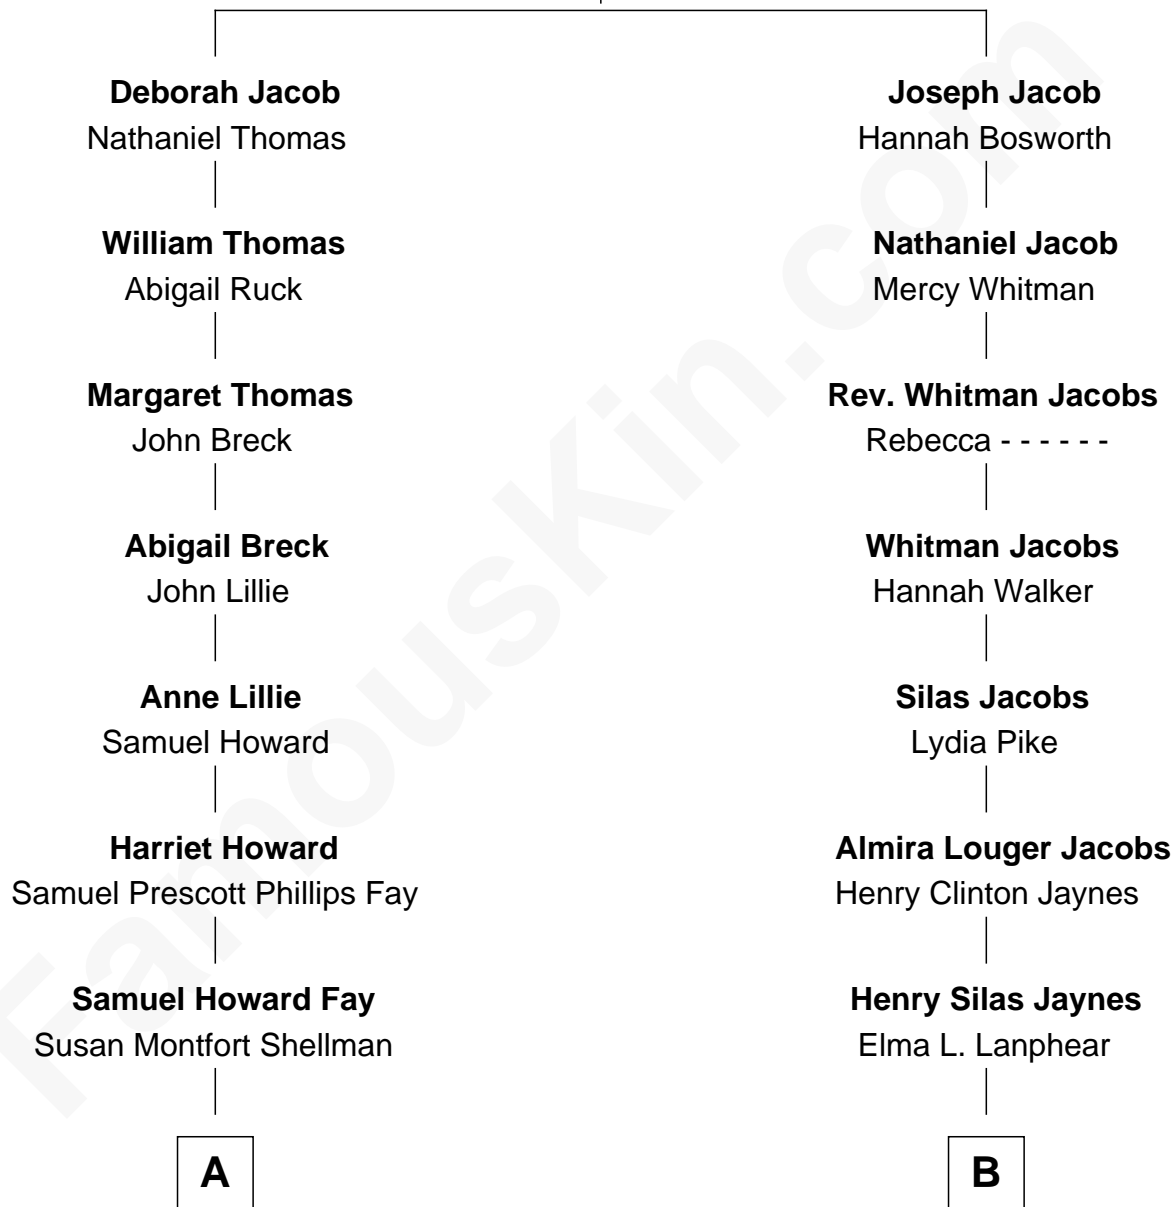

FamousKin.com Relationship Chart of

George W. Bush
43rd U.S. President

9th cousin 2 times removed of

Peter Fonda
TV and Movie Actor

Nicholas Jacob
Mary Gilman

A

Harriet Eleanor Fay
Rev. James Smith Bush

Samuel Prescott Bush
Flora Sheldon

Prescott Sheldon Bush
Dorothy Wear Walker

George Herbert Walker Bush
Barbara Pierce

George W. Bush
43rd U.S. President

B

Herberta Elma Jaynes
William Brace Fonda

Henry Jaynes Fonda
Frances Ford Seymour

Peter Fonda
TV and Movie Actor