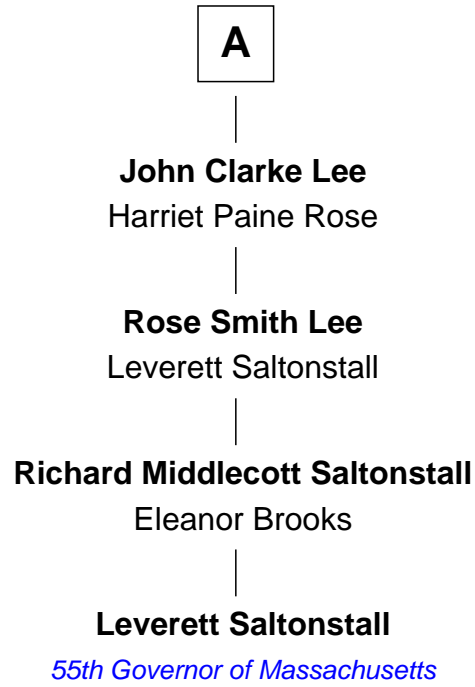

FamousKin.com Relationship Chart of

Rev. Henry Whitfield

(c1590 - 1657) *Great Migration Immigrant 1639*

9th Great-grandfather of

Leverett Saltonstall

55th Governor of Massachusetts

Rev. Henry Whitfield

Dorothy Sheafe

Sarah Whitfield

Rev. John Higginson

Col. John Higginson

Sarah Savage

John Higginson

Hannah Gardner

John Higginson

Ruth Boardman

Elizabeth Higginson

Joseph Cabot

Elizabeth Cabot

Joseph Lee

Nathaniel Cabot Lee

Mary Ann Cabot

A

FamousKin.com