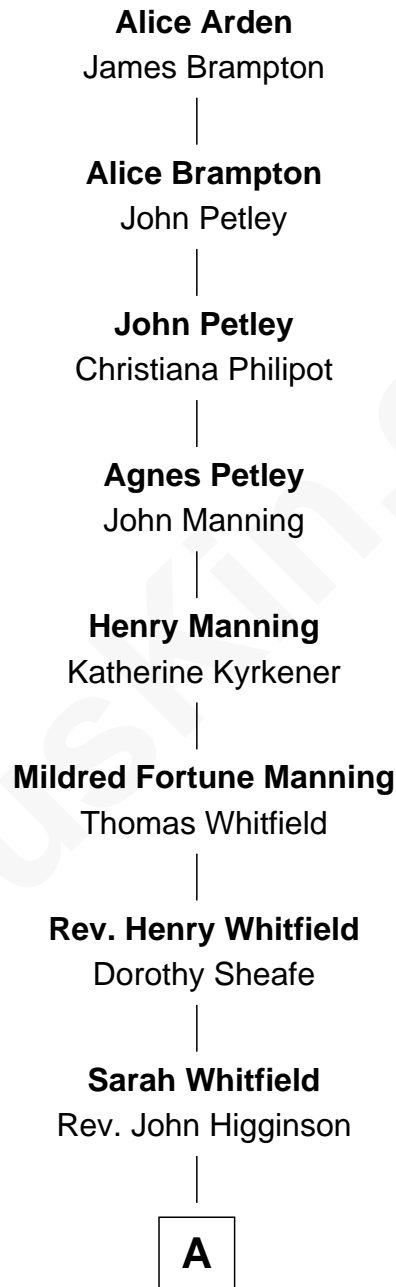

FamousKin.com

Relationship Chart of

Alice Arden

16th Great-grandmother of

John Kerry
68th U.S. Secretary of State

A

Col. John Higginson

Sarah Savage

John Higginson

Hannah Gardner

John Higginson

Ruth Boardman

Elizabeth Higginson

Joseph Cabot

Francis Cabot

Nancy Clarke

Mary Ann Cabot

Francis Blanchard

Elizabeth Cabot Blanchard

Robert Charles Winthrop

Robert Charles Winthrop

Elizabeth Mason

Margaret Tyndal Winthrop

James Grant Forbes