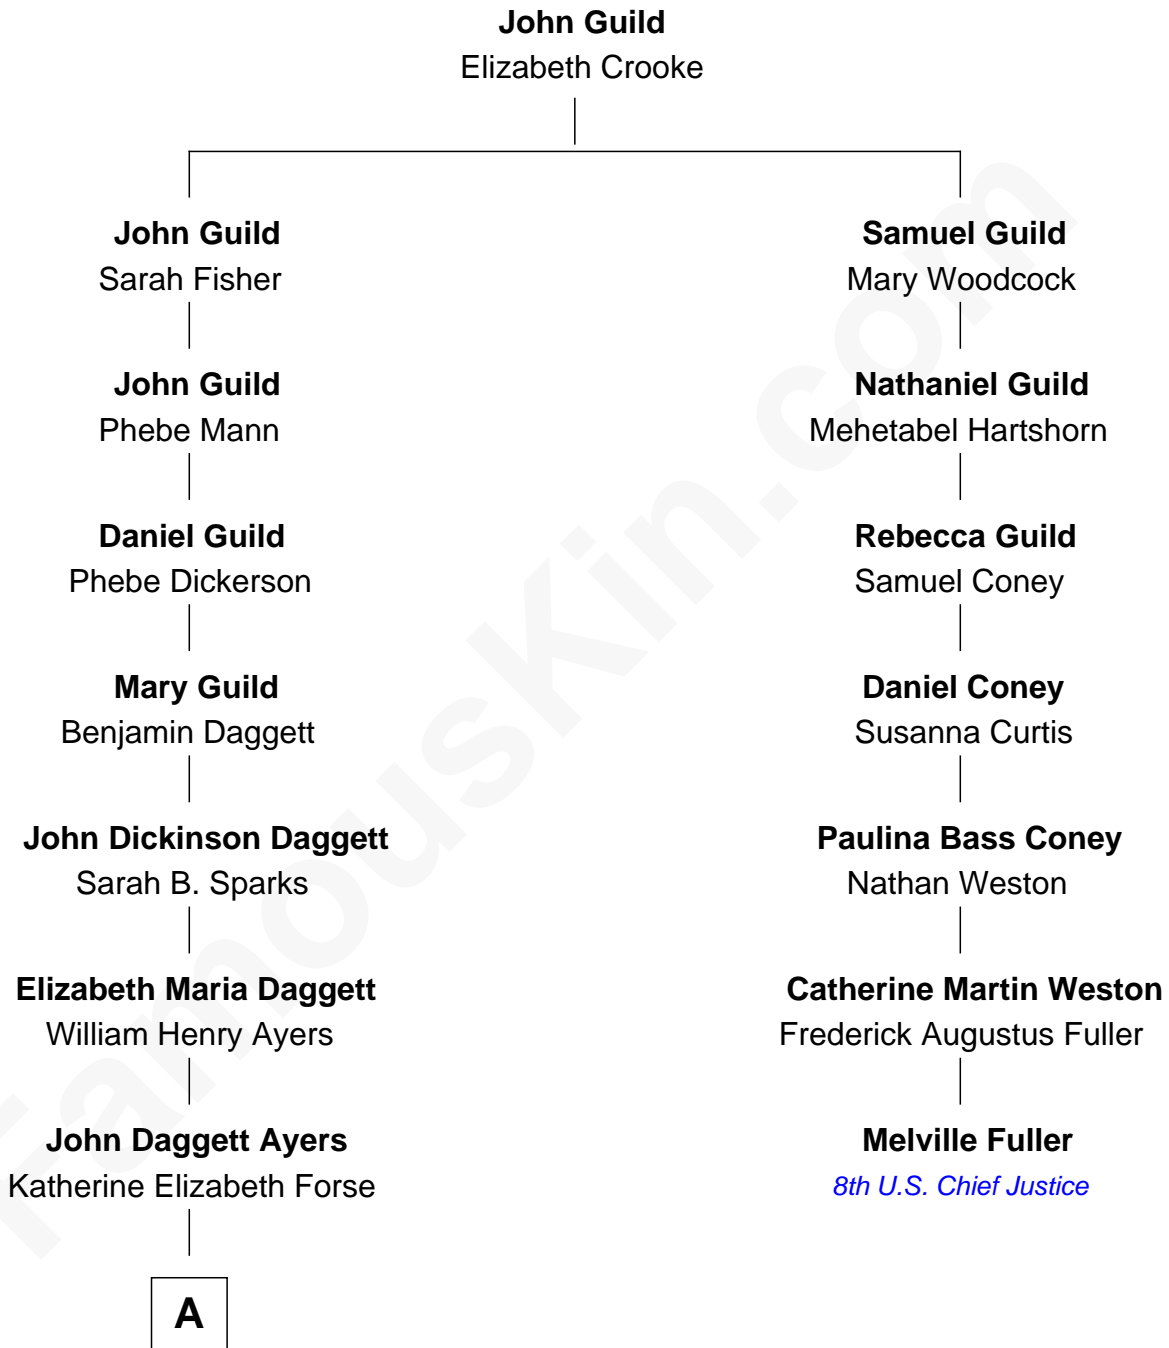

FamousKin.com Relationship Chart of

Gregory Peck
Movie Actor

6th cousin 2 times removed of

Melville Fuller

8th Chief Justice of the U.S. Supreme Court

A

—
Bernice Mae Ayers

Gregory Pearl Peck

—
Gregory Peck

Movie Actor

FamousKin.com