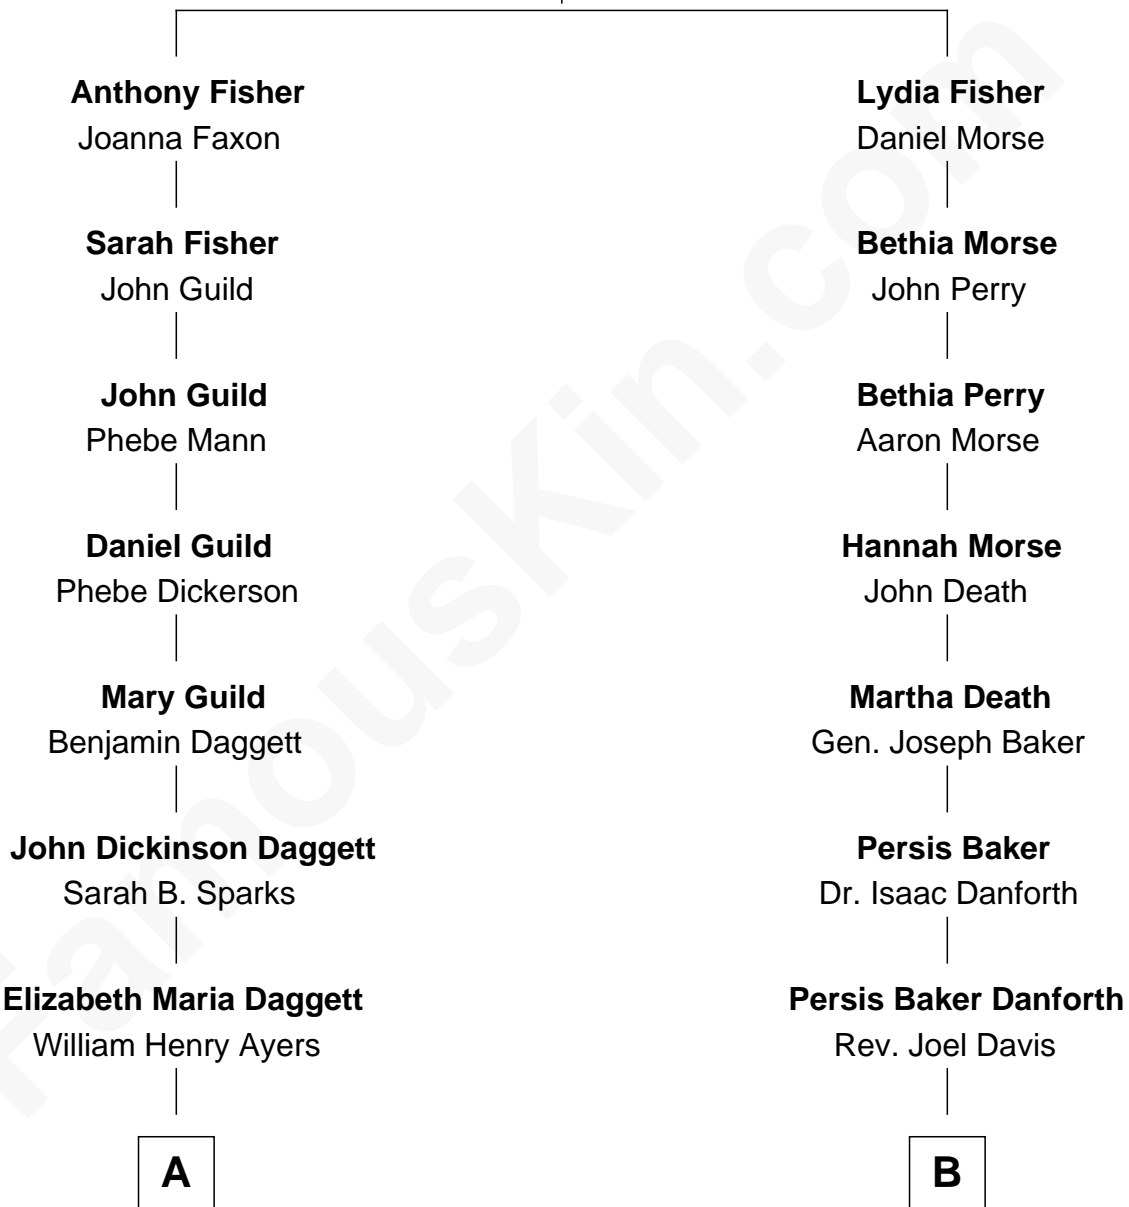

# FamousKin.com Relationship Chart of

**Gregory Peck**  
*Movie Actor*

9th cousin 2 times removed of

**Geena Davis**  
*Movie and TV Actress*

**Anthony Fisher**  
Alice - - - - -

**A**

**John Daggett Ayers**  
Katherine Elizabeth Forse

**Bernice Mae Ayers**  
Gregory Pearl Peck

**Gregory Peck**  
*Movie Actor*

**B**

**Isaac Danforth Davis**  
Mary Ann Farnham

**William Farnham Davis**  
Nancy May Greene

**Isaac Danforth Davis**  
Edna Frances Greene

**William Frank Davis**  
Lucille Martha Cook

**Geena Davis**  
*Movie and TV Actress*