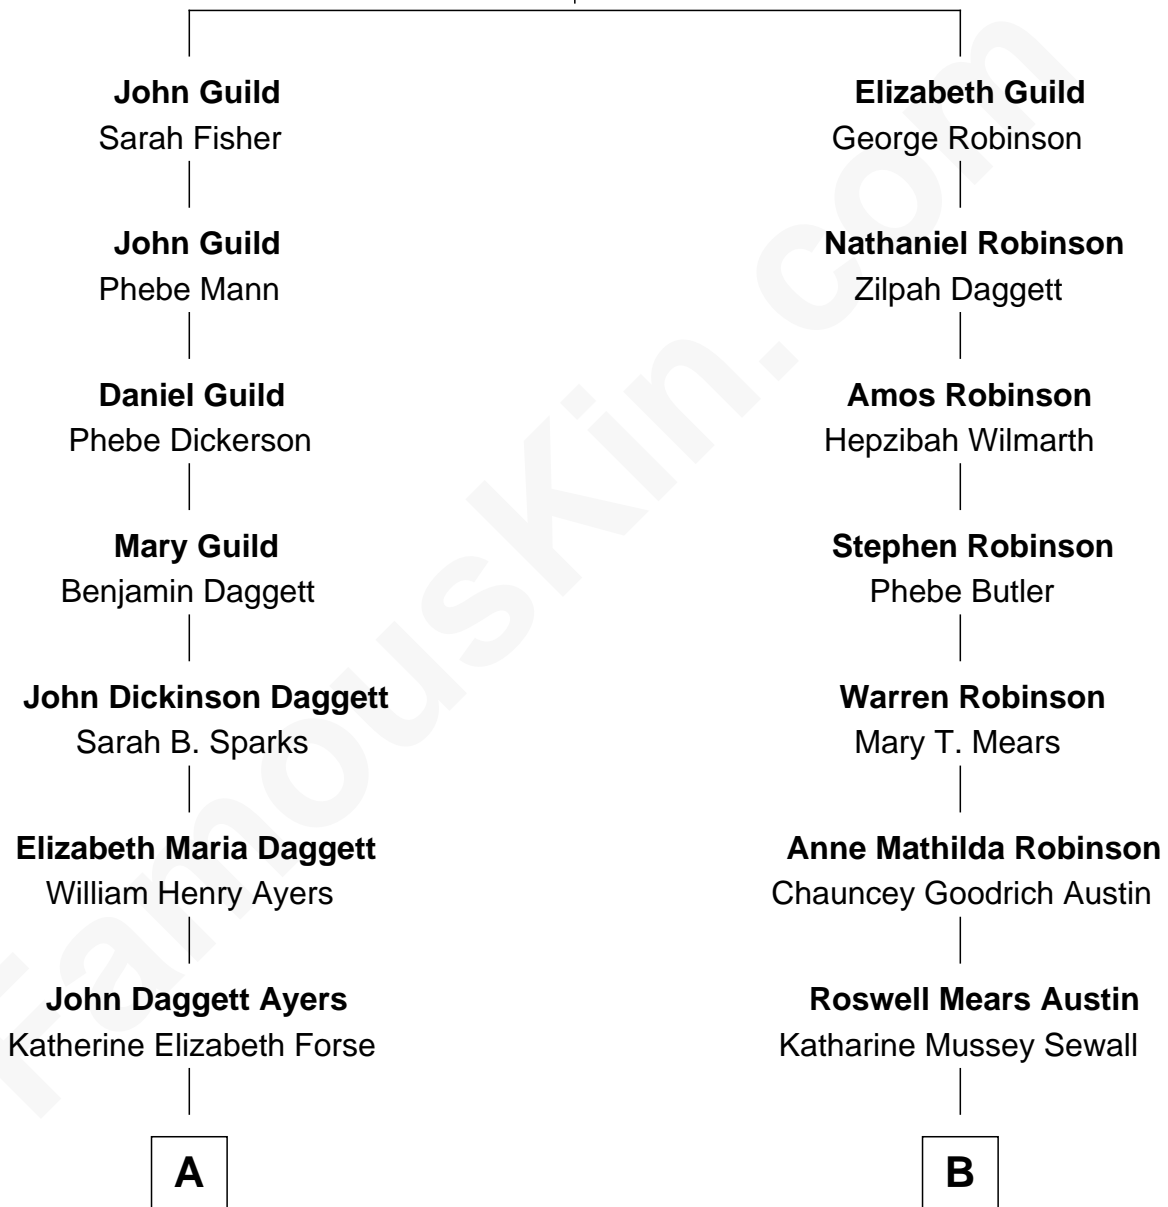

FamousKin.com Relationship Chart of

Gregory Peck
Movie Actor

8th cousin 1 time removed of

Charlie Day
TV and Movie Actor

John Guild
Elizabeth Crooke

A

Bernice Mae Ayers
Gregory Pearl Peck

Gregory Peck
Movie Actor

B

Katharine Hartwell Austin
Dr. Lawton Parker Greenman Peckham

Mary Adelaide Peckham
Thomas Charles Day

Charlie Day
TV and Movie Actor

FamousKin.com