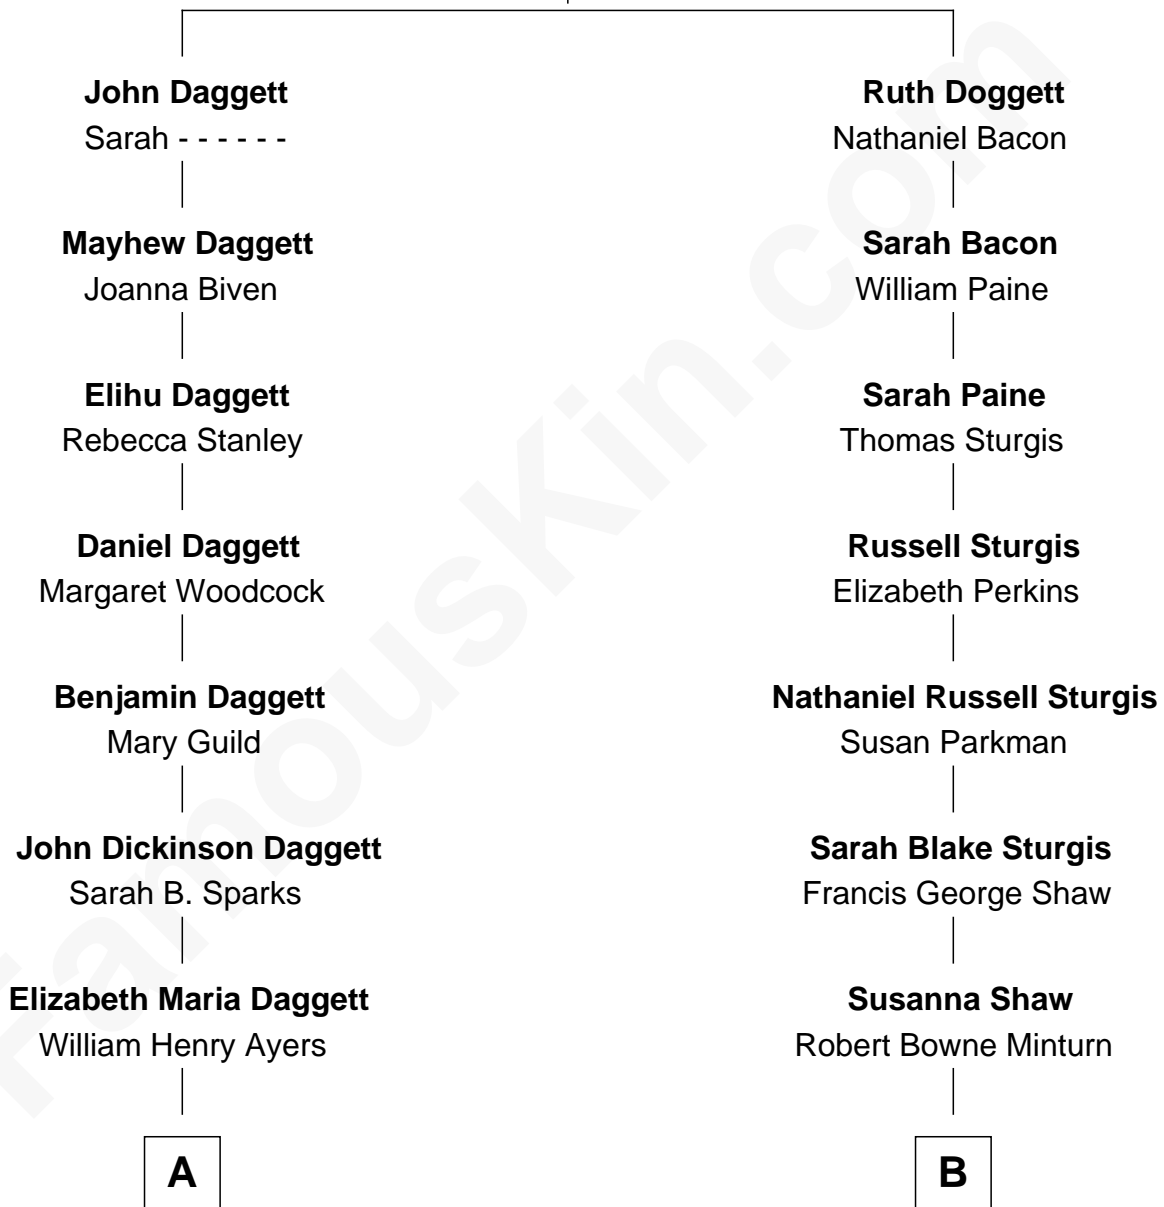

FamousKin.com Relationship Chart of

Gregory Peck
Movie Actor

9th cousin 1 time removed of

Kyra Sedgwick
TV and Movie Actress

Thomas Doggett
Hannah Mayhew

A

John Daggett Ayers
Katherine Elizabeth Forse

Bernice Mae Ayers
Gregory Pearl Peck

Gregory Peck
Movie Actor

B

Sarah May Minturn
Henry Dwight Sedgwick

Robert Minturn Sedgwick
Helen Peabody

Henry Dwight Sedgwick
Patricia Ann Rosenwald

Kyra Sedgwick
TV and Movie Actress