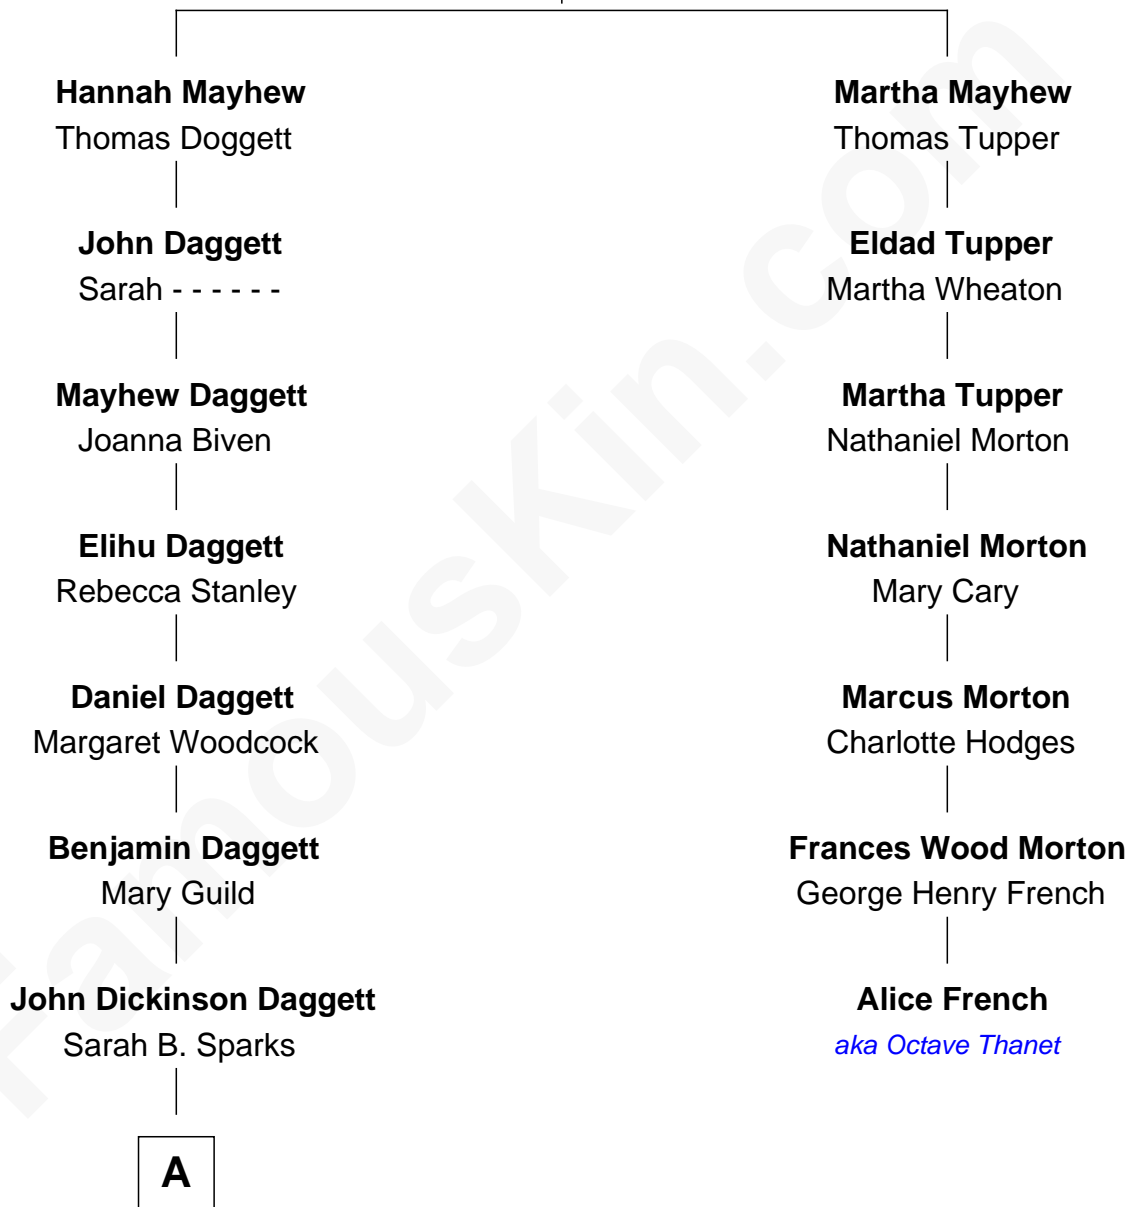

FamousKin.com Relationship Chart of

Gregory Peck
Movie Actor

6th cousin 4 times removed of

Alice French

(aka Octave Thanet) Novelist and Short Story Writer

Gov. Thomas Mayhew
Jane Gallion

A

—
Elizabeth Maria Daggett

William Henry Ayers

—
John Daggett Ayers

Katherine Elizabeth Forse

—
Bernice Mae Ayers

Gregory Pearl Peck

—
Gregory Peck

Movie Actor

FamousKin.com