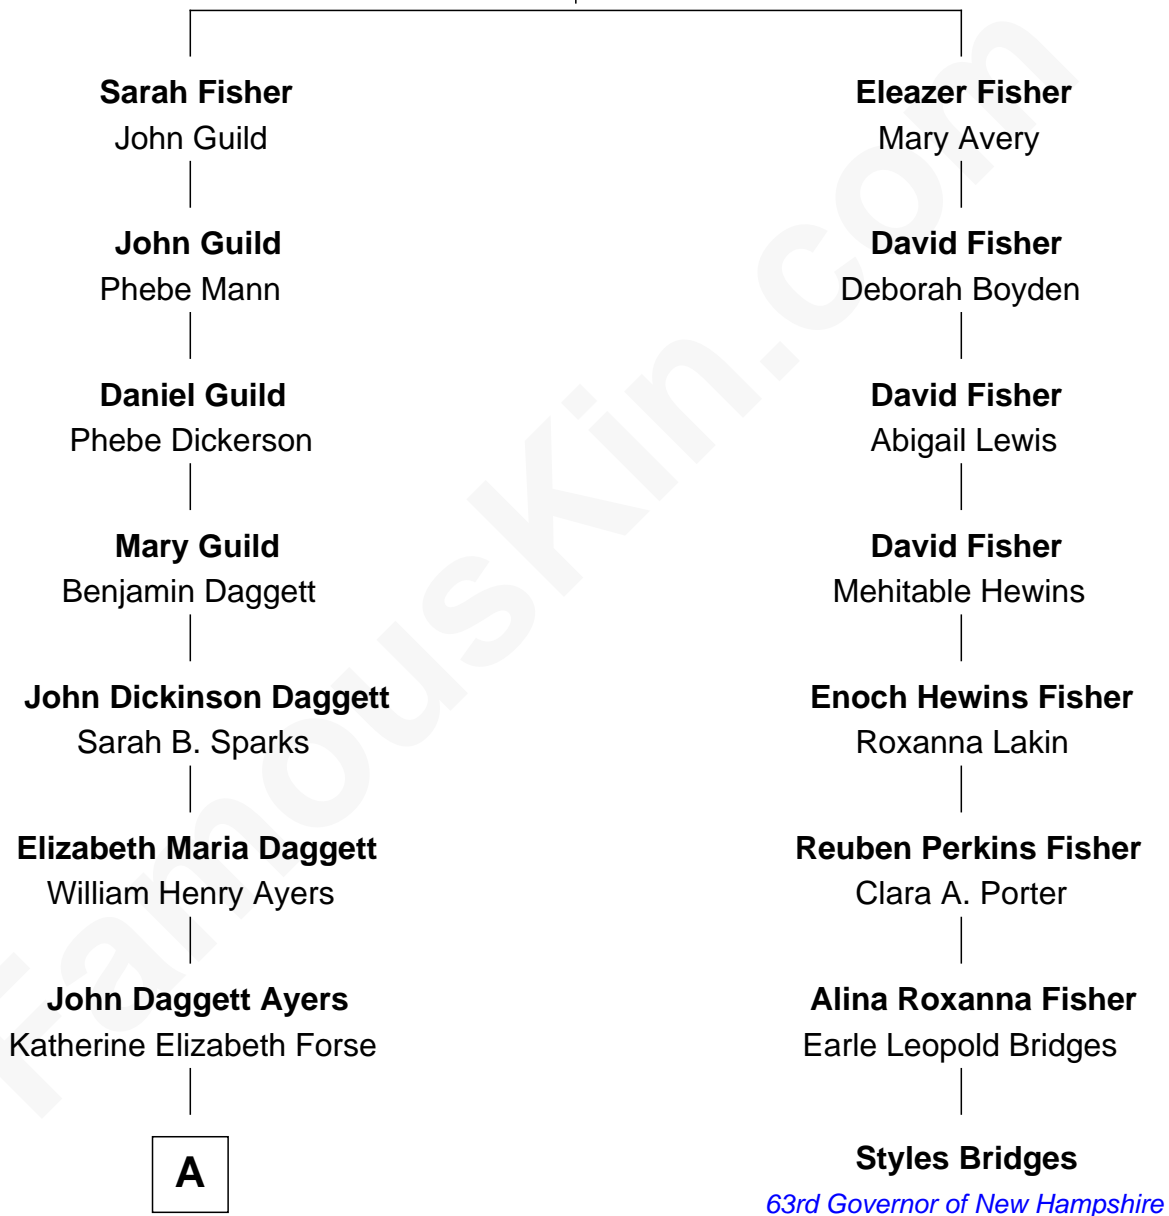

FamousKin.com Relationship Chart of

Gregory Peck
Movie Actor

7th cousin 1 time removed of

Styles Bridges

63rd Governor of New Hampshire

Anthony Fisher
Joanna Faxon

A

—
Bernice Mae Ayers

Gregory Pearl Peck

—
Gregory Peck

Movie Actor

FamousKin.com