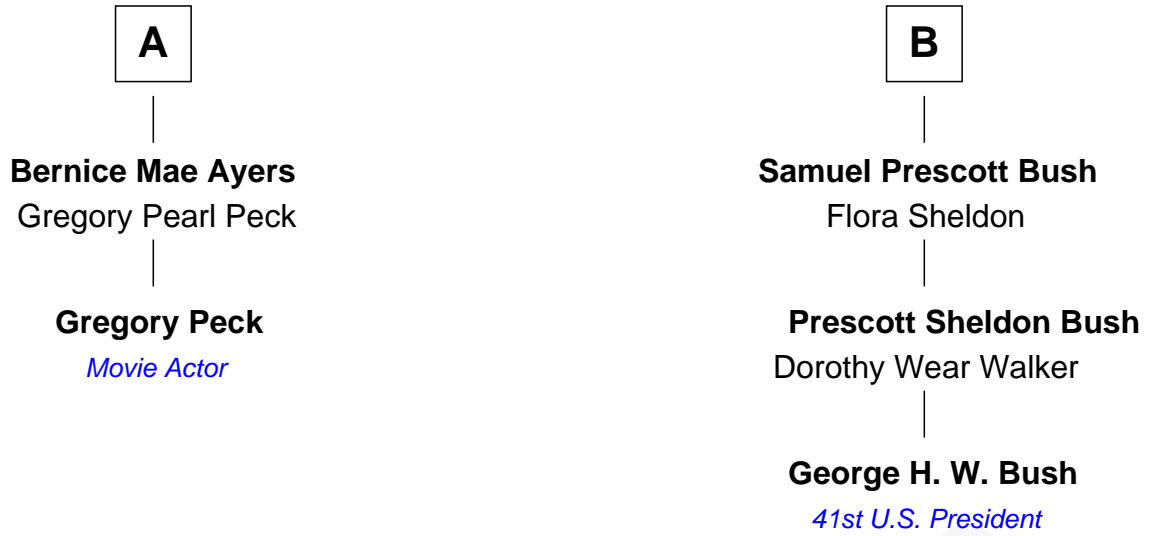

FamousKin.com Relationship Chart of

Gregory Peck
Movie Actor

8th cousin 1 time removed of

George H. W. Bush
41st U.S. President

John Woodcock
Sarah - - - - -

Jonathan Woodcock
Mary - - - - -

Mary Woodcock
Samuel Guild

Benjamin Woodcock
Margaret White

Israel Guile
Sarah George

Margaret Woodcock
Daniel Daggett

Deborah Guile
John House

Benjamin Daggett
Mary Guild

Deborah House
Timothy Bush

John Dickinson Daggett
Sarah B. Sparks

Timothy Bush
Lydia Newcomb

Elizabeth Maria Daggett
William Henry Ayers

Obadiah Newcomb Bush
Harriet B Smith

John Daggett Ayers
Katherine Elizabeth Forse

Rev. James Smith Bush
Harriet Eleanor Fay

A

B

FamousKin.com