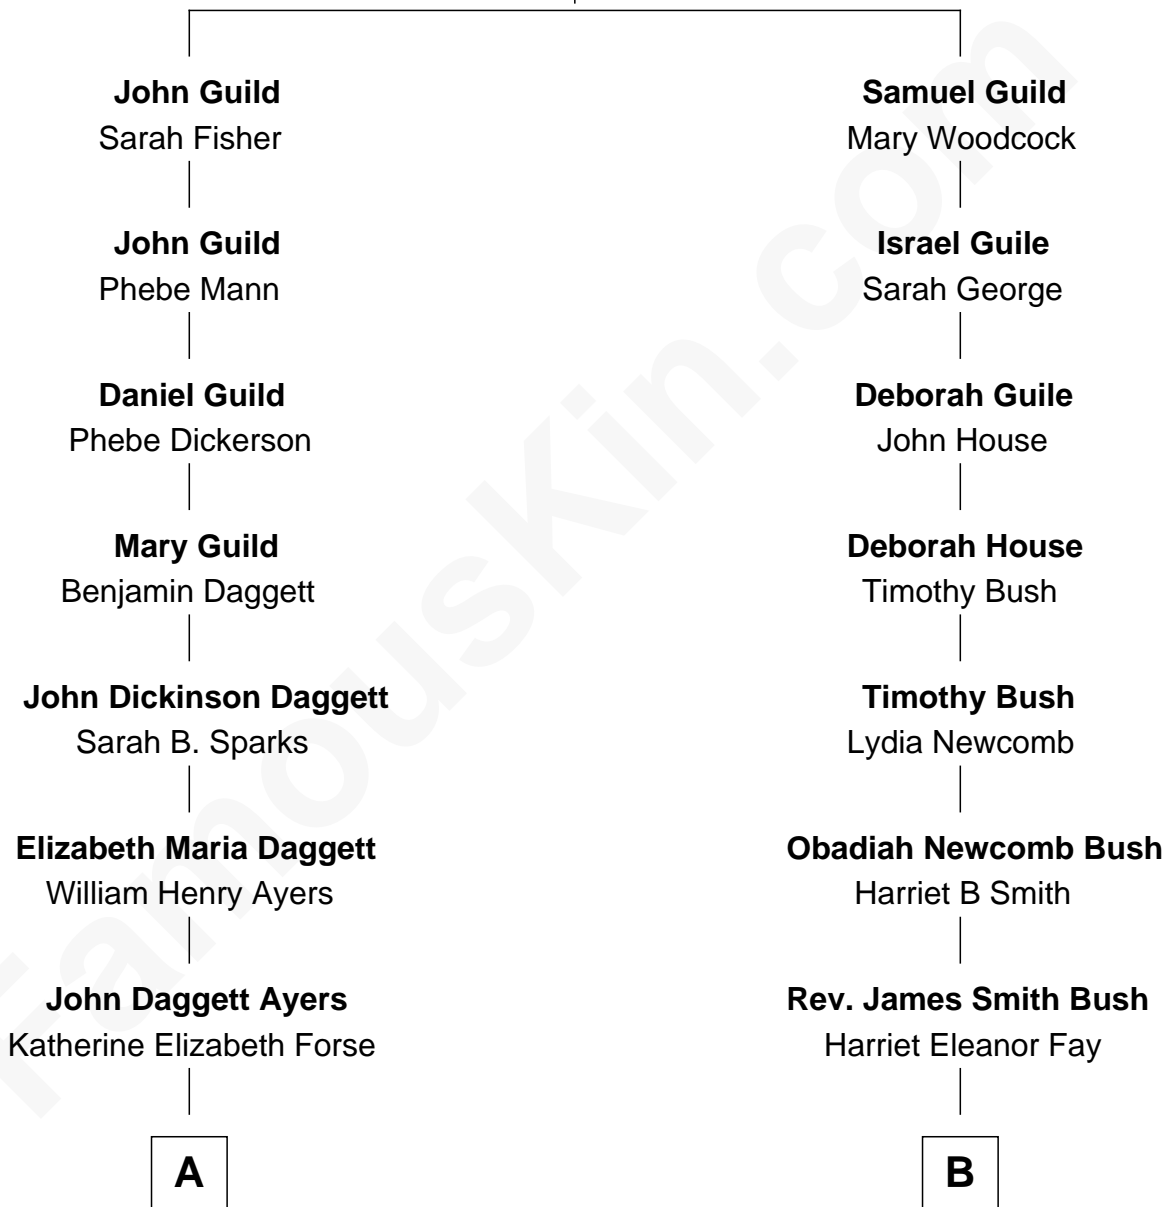

FamousKin.com Relationship Chart of

Gregory Peck
Movie Actor

8th cousin 1 time removed of

George H. W. Bush
41st U.S. President

John Guild
Elizabeth Crooke

FamousKin.com